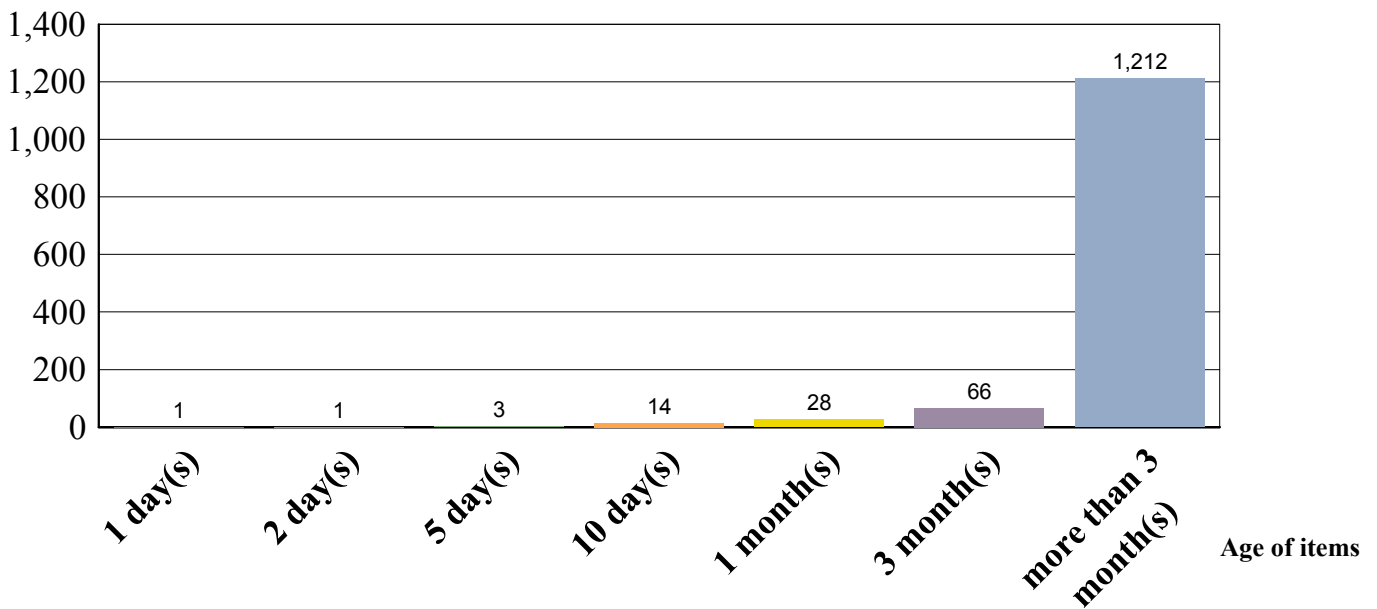

Sales staff - Item Breakdown by Age on 4/20/2011

Selection of Organizational Units

Item count

Size in MB

Sales staff - Item Breakdown by Age on 4/20/2011

Selection of Organizational Units

Mailboxes selected :	12
Mailboxes matching criteria :	10
Mailboxes not matching criteria :	0
Inaccessible mailboxes :	2