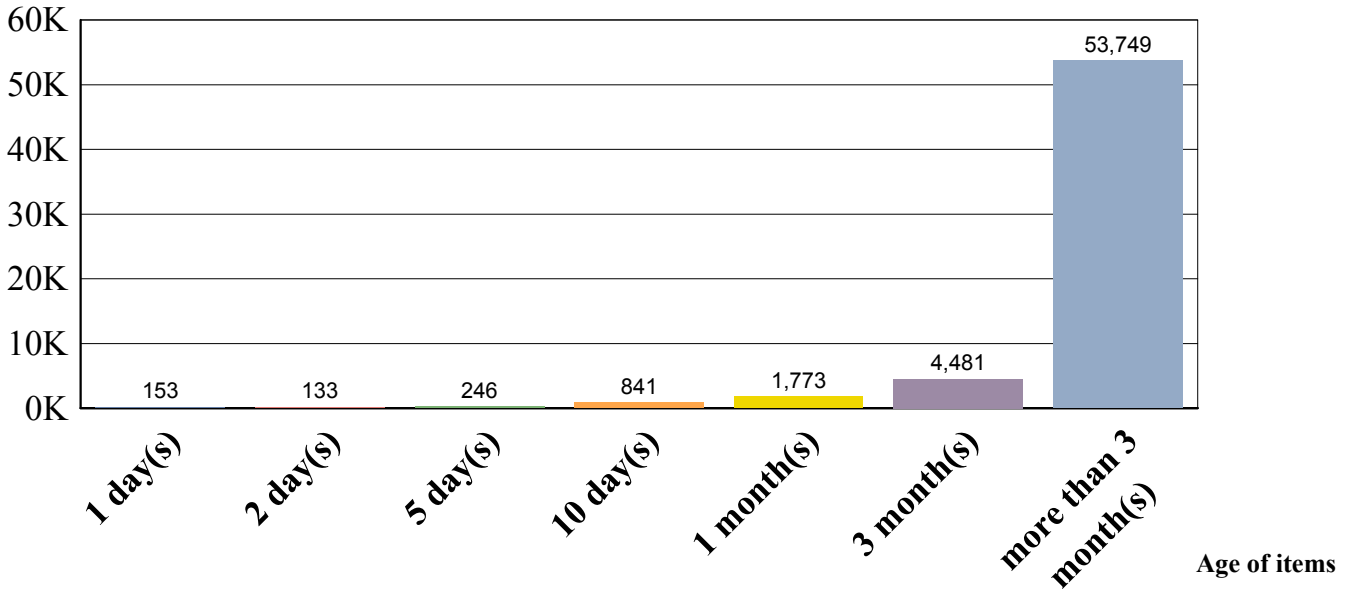

Sales staff - Item Breakdown by Age on 4/20/2011

Selection of Organizational Units

Item count

Size in MB

Sales staff - Item Breakdown by Age on 4/20/2011

Selection of Organizational Units

Mailboxes selected :	12
Mailboxes matching criteria :	10
Mailboxes not matching criteria :	0
Inaccessible mailboxes :	2