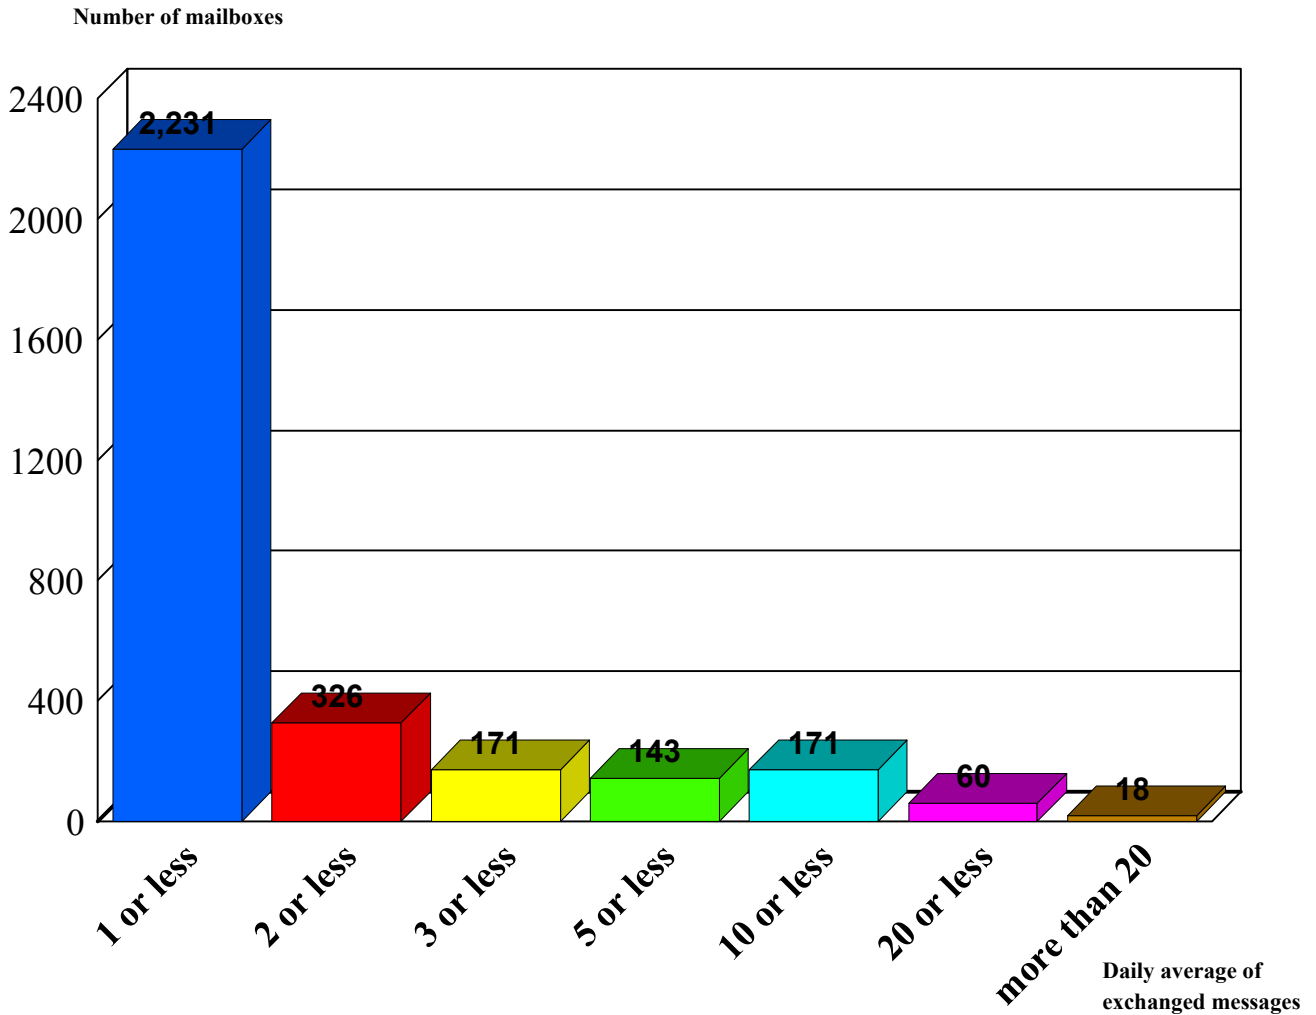

# Mailbox Breakdown by Daily Traffic from 9/1/2009 to 9/30/2009

Entire organization - All days of the week

## PROMODAG

*Mailboxes with no traffic ignored*

Mailbox breakdown by daily average number of messages

Sent