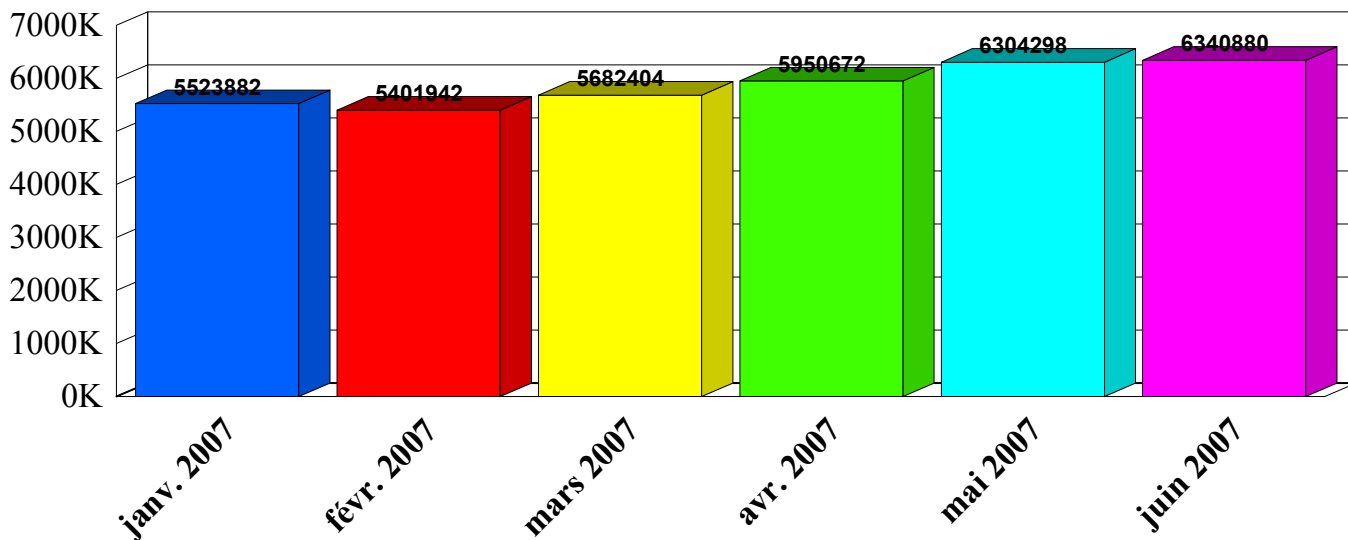

# Mailbox Size Evolution from 1/1/2007 to 6/30/2007

Entire organization

Mailbox total size

Time interval: months

Number of items

Size (GB)