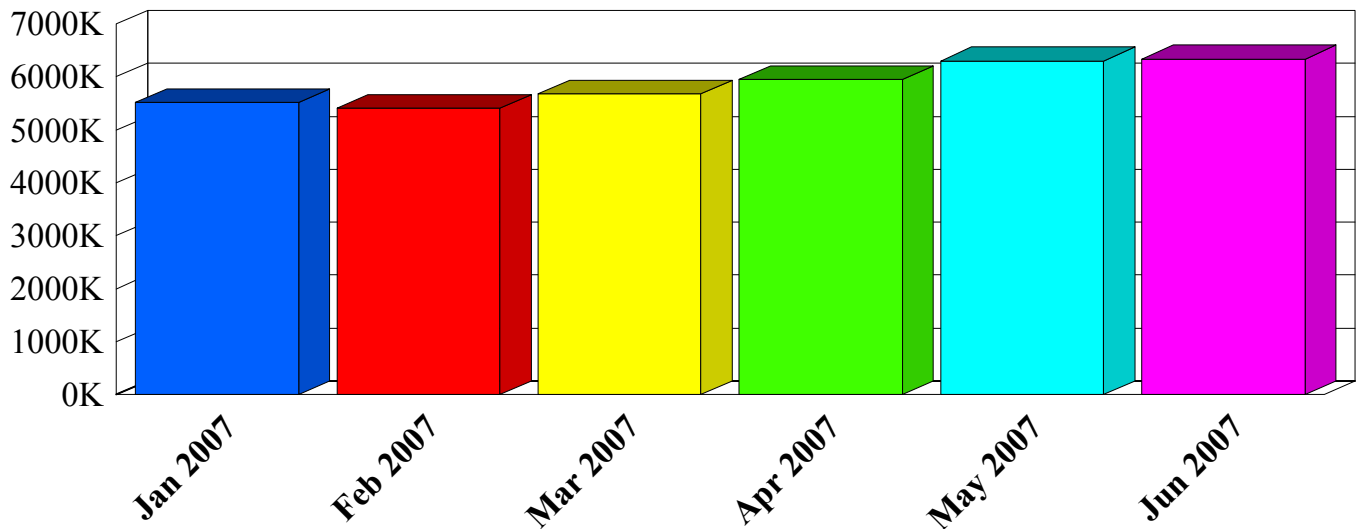

Mailbox Size Evolution from 1/1/2007 to 6/30/2007

Entire organization

PROMODAG

Mailbox total size

Time interval: months

Number of items

Size (GB)