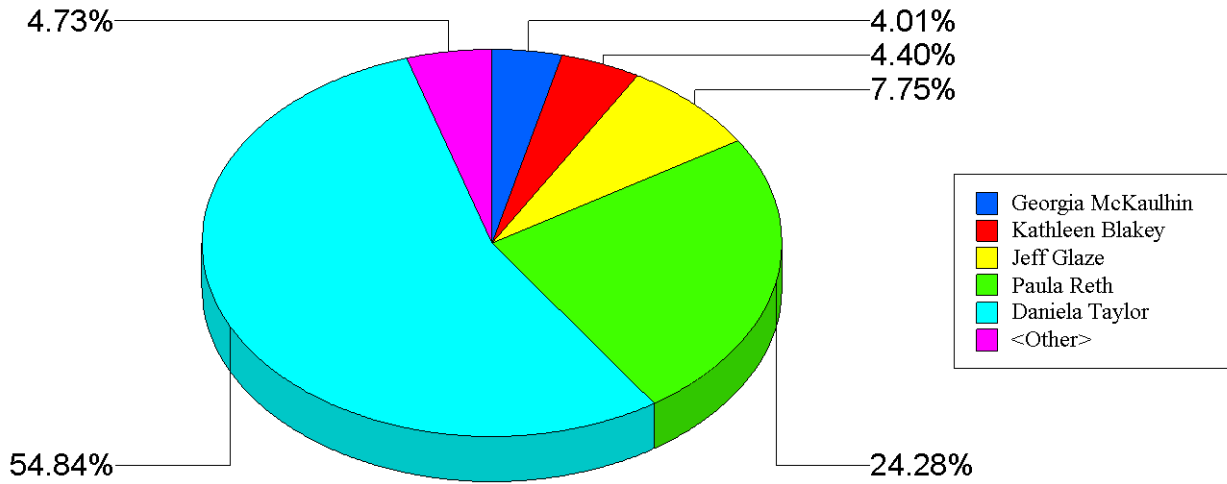

Top 15 mailboxes by size on 11/26/2009

Entire organization - Top 5 (Graph)biggest,size - Top 15,biggest,size - sort by size, descending

Promodag

Mailbox	Last logon	Size (MB)	Number of items	Storage status	Last logged on by
Daniela Taylor	11/26/2009	4,349	654,979	No check	?PROMODAGV
Paula Reth	11/13/2009	1,925	20,180	Mailbox disabled	?PROMODAGV
Jeff Glaze	11/26/2009	615	20,424	Below limit	?PROMODAGV
Kathleen Blakey	11/26/2009	349	5,732	Below limit	?PROMODAGV
Georgia McKaulhin	11/26/2009	318	16,964	Below limit	?PROMODAGV
Brad Holmes	11/26/2009	164	7,841	Below limit	?PROMODAGV
Lauren Foster	11/13/2009	67	16,990	Below limit	?PROMODAGV
Rudy Farrel	11/26/2009	45	2,786	Below limit	?PROMODAGV
Samantha Kramer	11/13/2009	31	2,662	Prohibit Send	?PROMODAGV
Administrator	11/26/2009	22	42,103	Below limit	?PROMODAGV
Carolina Martini	11/26/2009	16	3,086	Below limit	?NT AUTHORI
Andrea Holmes	11/13/2009	12	2,463	Prohibit Send	?PROMODAGV
Allan Durieux	11/26/2009	10	1,410	Below limit	?PROMODAGV
Postmaster (Promodag)	11/19/2009	5	833	Below limit	?PROMODAGV
Steven Johnson	11/13/2009	3	27	Below limit	?PROMODAGV
Total		7,930	798,480		15 Mailboxes

List of NT accounts