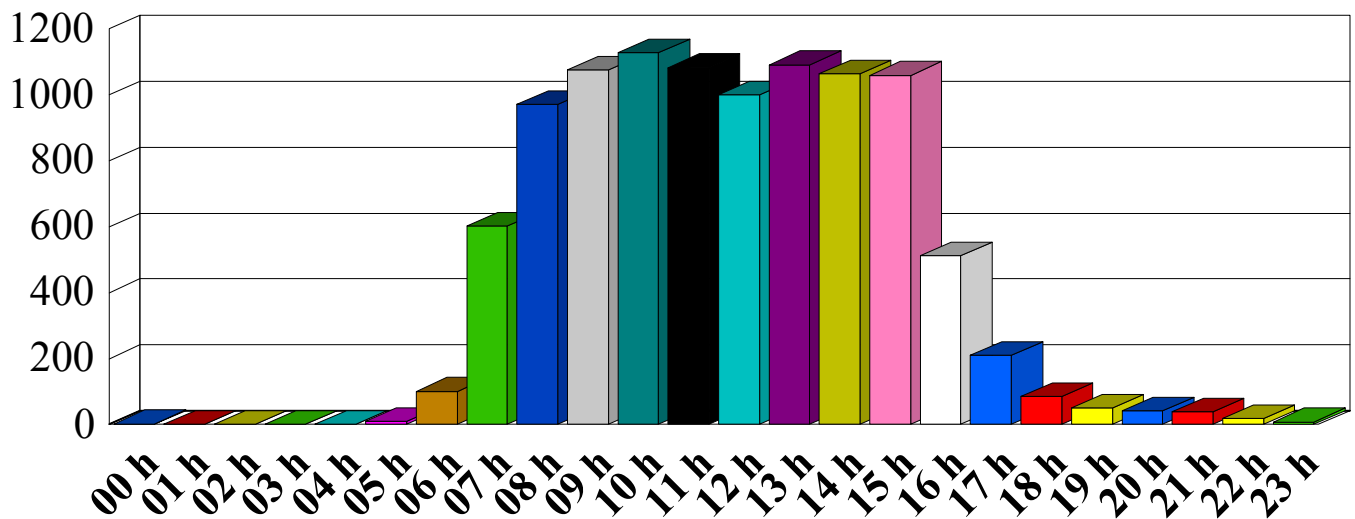

Message Breakdown by Hour of the Day from 9/1/2009 to 9/30/2009

Entire organization - All days of the week

PROMODAG

Multiple sending counted 1

Combined Days

Number of messages per hour (average)

Total (720.00 Hours) : 304,654 messages 12,039 MB
 Average (720.00 Hours) : 423 messages 17 MB

Sent

Size in MB per hour (average)

Message Breakdown by Hour of the Day from 9/1/2009 to 9/30/2009

Entire organization - All days of the week

PROMODAG

Multiple sending counted 1

Combined Days

Number of messages per hour (average)

Total (720.00 Hours) : 945,112 messages 45,085 MB
 Average (720.00 Hours) : 1,313 messages 63 MB

Received

Size in MB per hour (average)