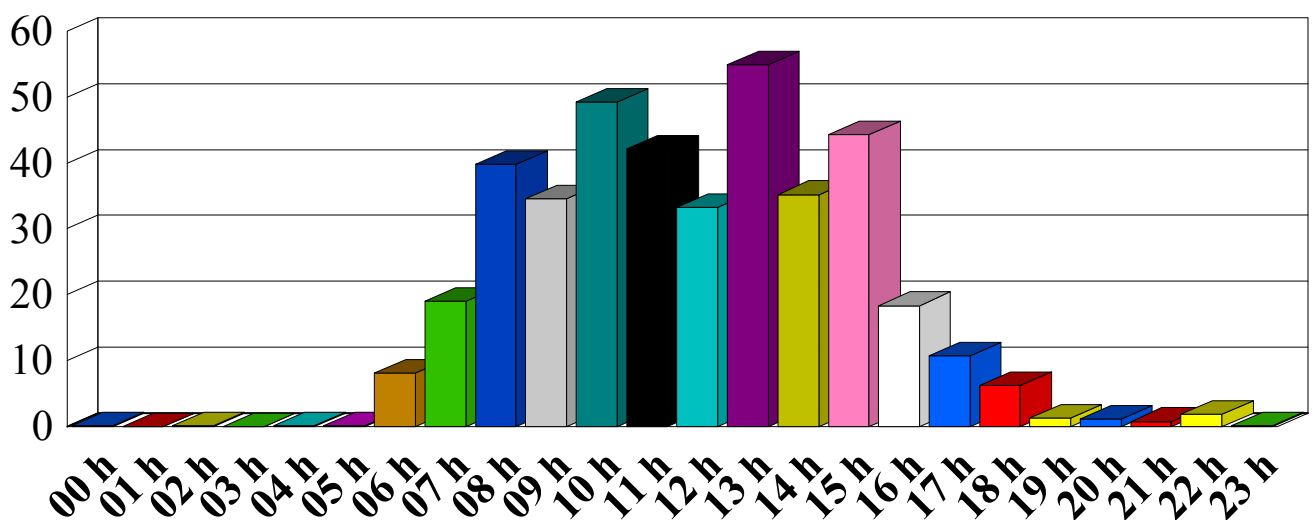

Message Breakdown by Hour of the Day from 9/1/2009 to 9/30/2009

Entire organization - All days of the week

PROMODAG

Multiple sending counted 1

Combined Days

Number of messages per hour (average)

Total (720.00 Hours) : 304,654 messages 12,039 MB
 Average (720.00 Hours) : 423 messages 17 MB

Sent

Size in MB per hour (average)

Message Breakdown by Hour of the Day from 9/1/2009 to 9/30/2009

Entire organization - All days of the week

PROMODAG

Multiple sending counted 1

Combined Days

Number of messages per hour (average)

Total (720.00 Hours) : 945,112 messages 45,085 MB
 Average (720.00 Hours) : 1,313 messages 63 MB

Received

Size in MB per hour (average)