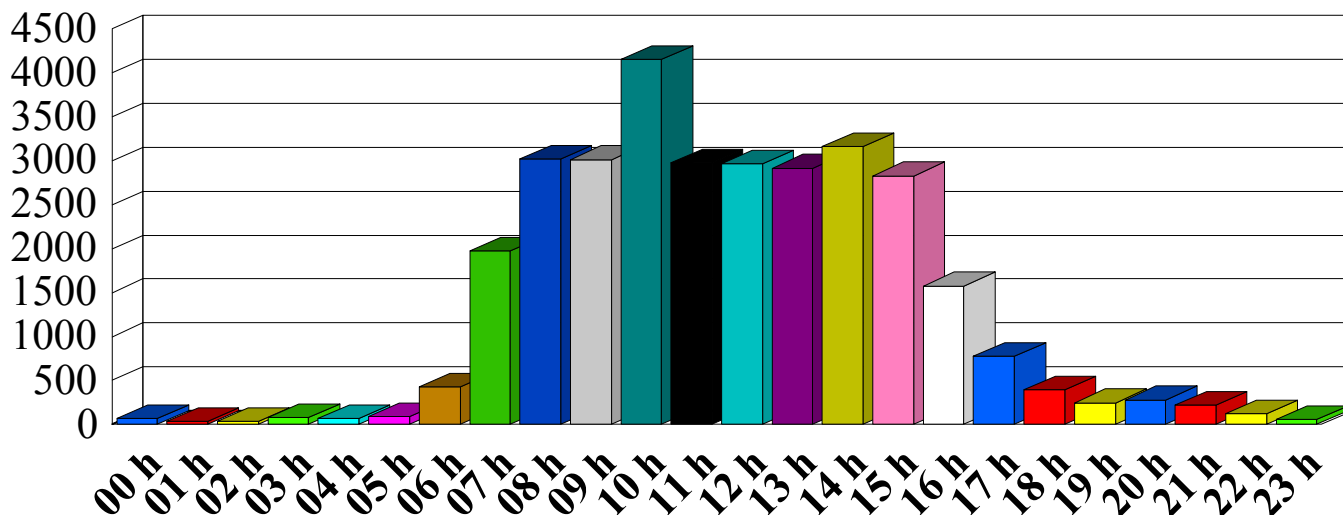

Message Breakdown by Hour of the Day from 9/1/2009 to 9/30/2009

Entire organization - All days of the week

PROMODAG

Multiple sending counted 1

Combined Days

Number of messages per hour (average)

Total (720.00 Hours) : 304,654 messages 12,039 MB
 Average (720.00 Hours) : 423 messages 17 MB

Sent

Size in MB per hour (average)

Message Breakdown by Hour of the Day from 9/1/2009 to 9/30/2009

Entire organization - All days of the week

PROMODAG

Multiple sending counted 1

Combined Days

Number of messages per hour (average)

Total (720.00 Hours) : 945,112 messages 45,085 MB
 Average (720.00 Hours) : 1,313 messages 63 MB

Received

Size in MB per hour (average)