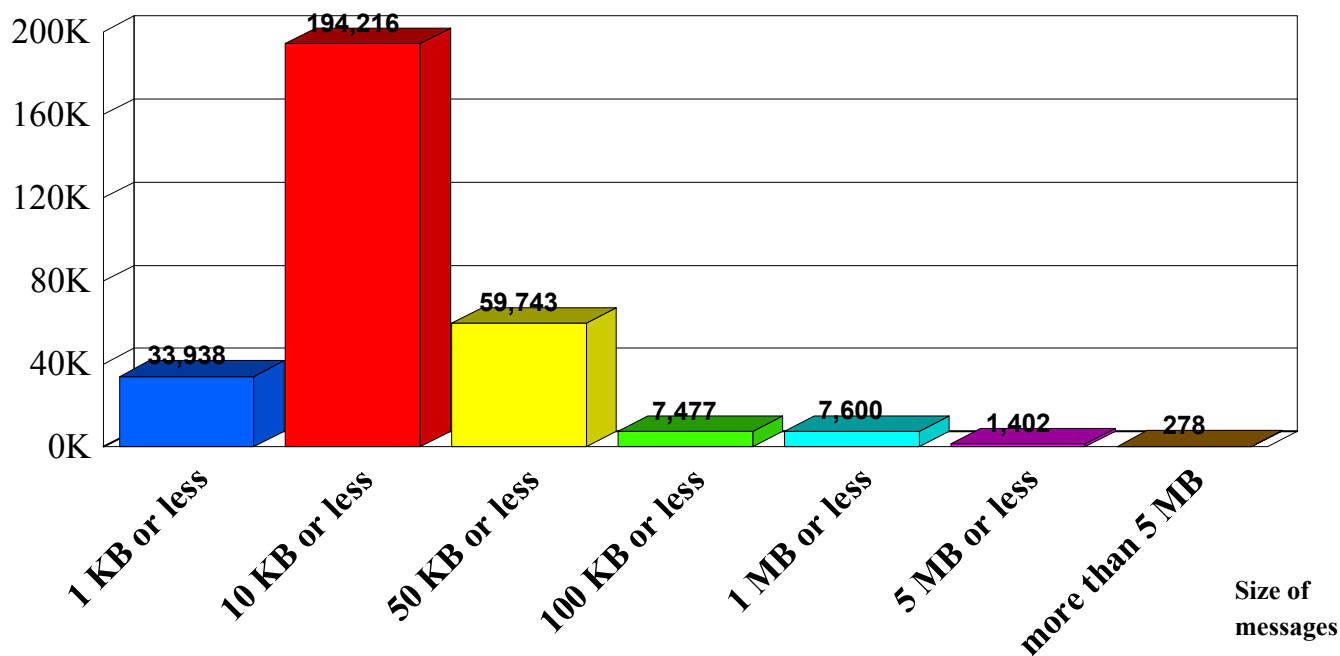

# Message Breakdown by Size from 9/1/2009 to 9/30/2009

Entire organization -

## PROMODAG

Sent

Message count

Percentage of messages