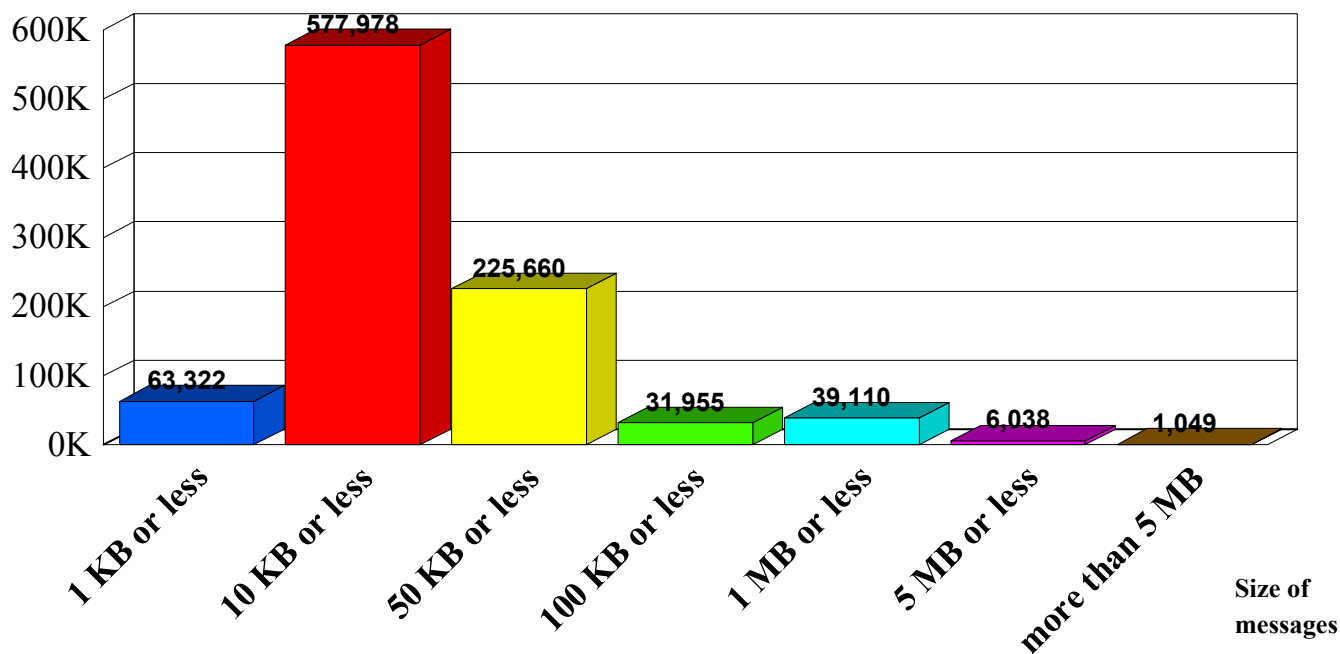

Message Breakdown by Size from 9/1/2009 to 9/30/2009

Entire organization -

PROMODAG

Received

Message count