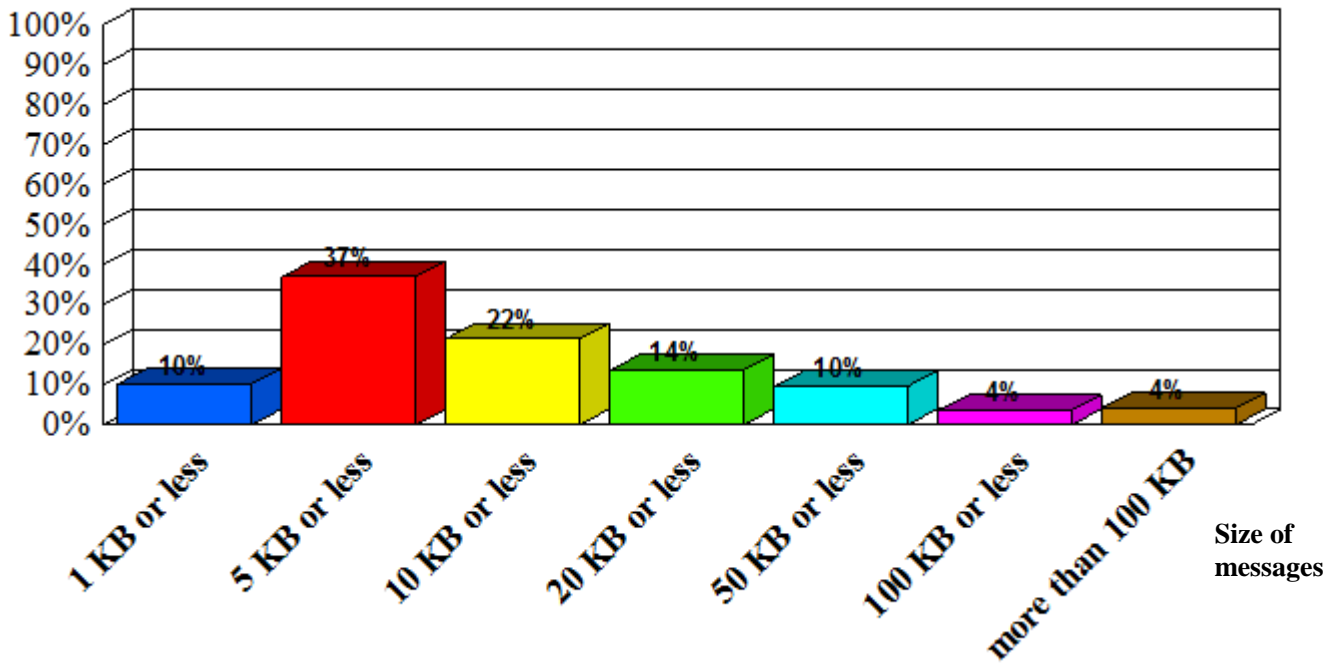

Message Breakdown by Size from 1/1/2007 to 3/31/2007

Entire organization - All days of the week

Sent

Message count

Percentage of messages

Message Breakdown by Size from 1/1/2007 to 3/31/2007

Entire organization - All days of the week

Received

Message count

Percentage of messages