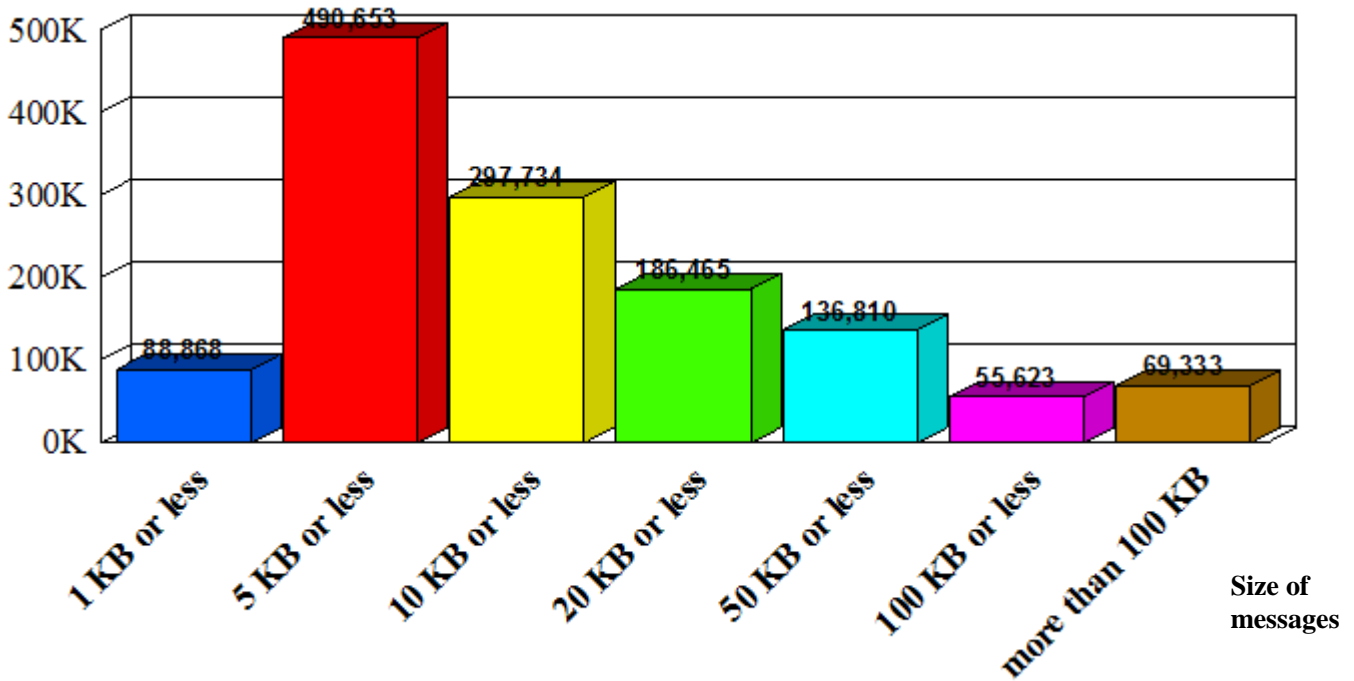

Message Breakdown by Size from 1/1/2007 to 3/31/2007

Entire organization - All days of the week

Sent

Message count

Percentage of messages

Message Breakdown by Size from 1/1/2007 to 3/31/2007

Entire organization - All days of the week

Received

Message count

Percentage of messages