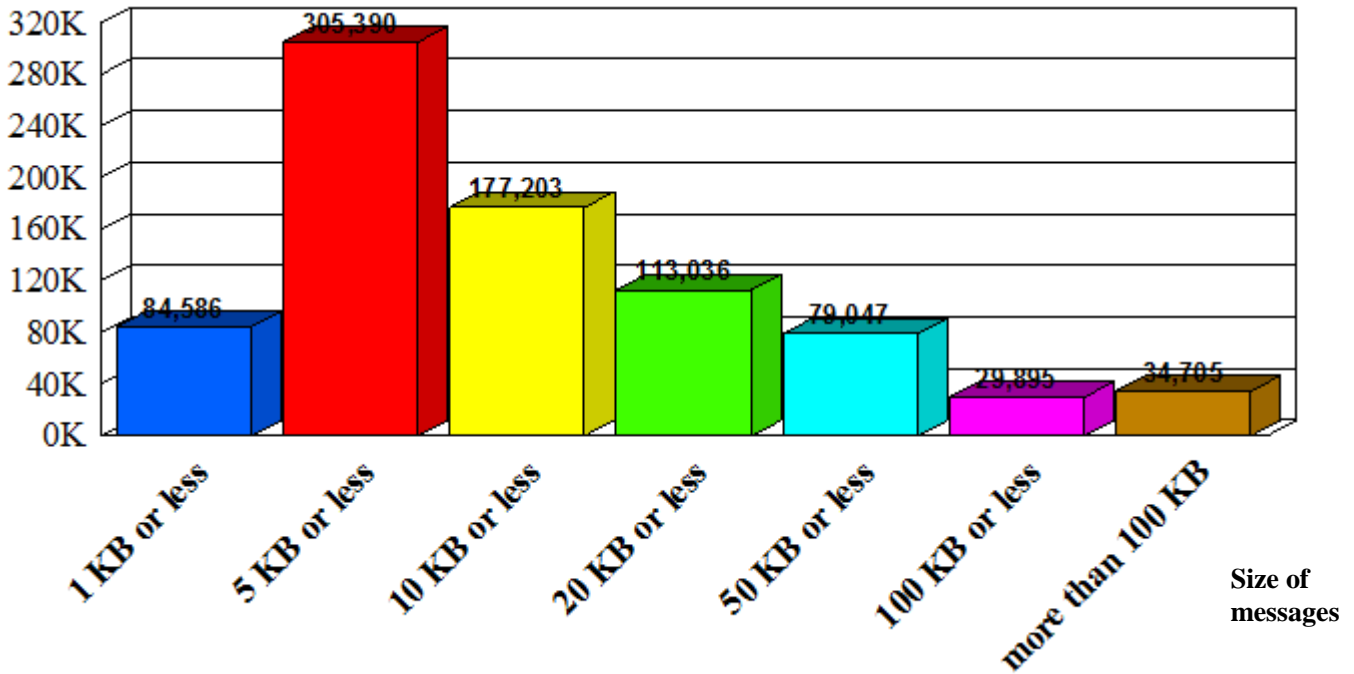

Message Breakdown by Size from 1/1/2007 to 3/31/2007

Entire organization - All days of the week

Sent

Message count

Percentage of messages

Message Breakdown by Size from 1/1/2007 to 3/31/2007

Entire organization - All days of the week

Received

Message count

Percentage of messages