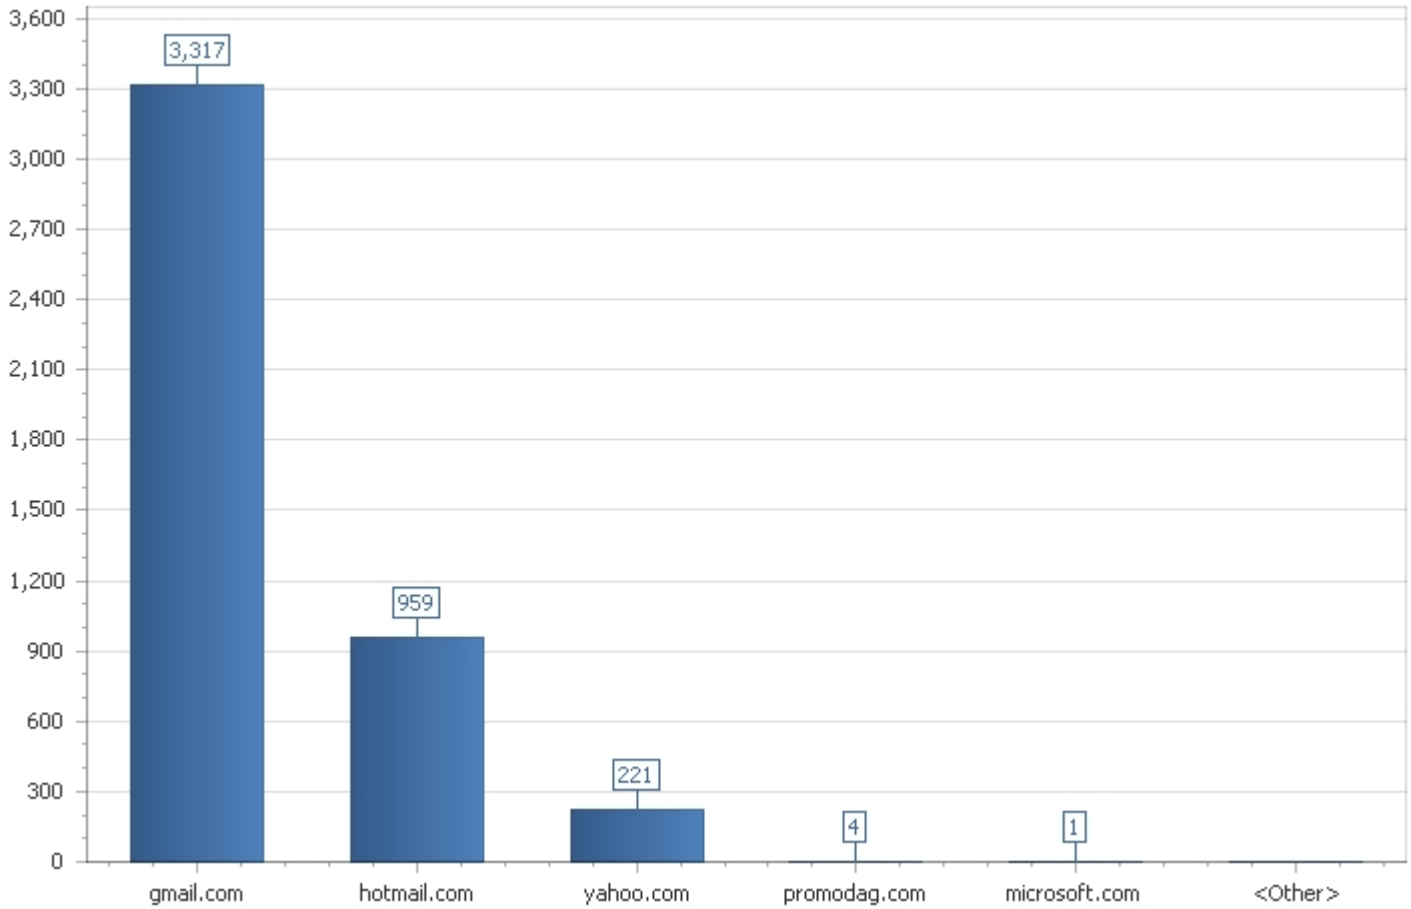

# Top 10 SMTP domains by sent messages from 4/1/2015 to 9/30/2015

Entire organization, Top 5 (Graph) Biggest, Message size, Sent, Top 10, Biggest, Message count, Received, Sort by Message count, Received, Descending, n recipient counted once