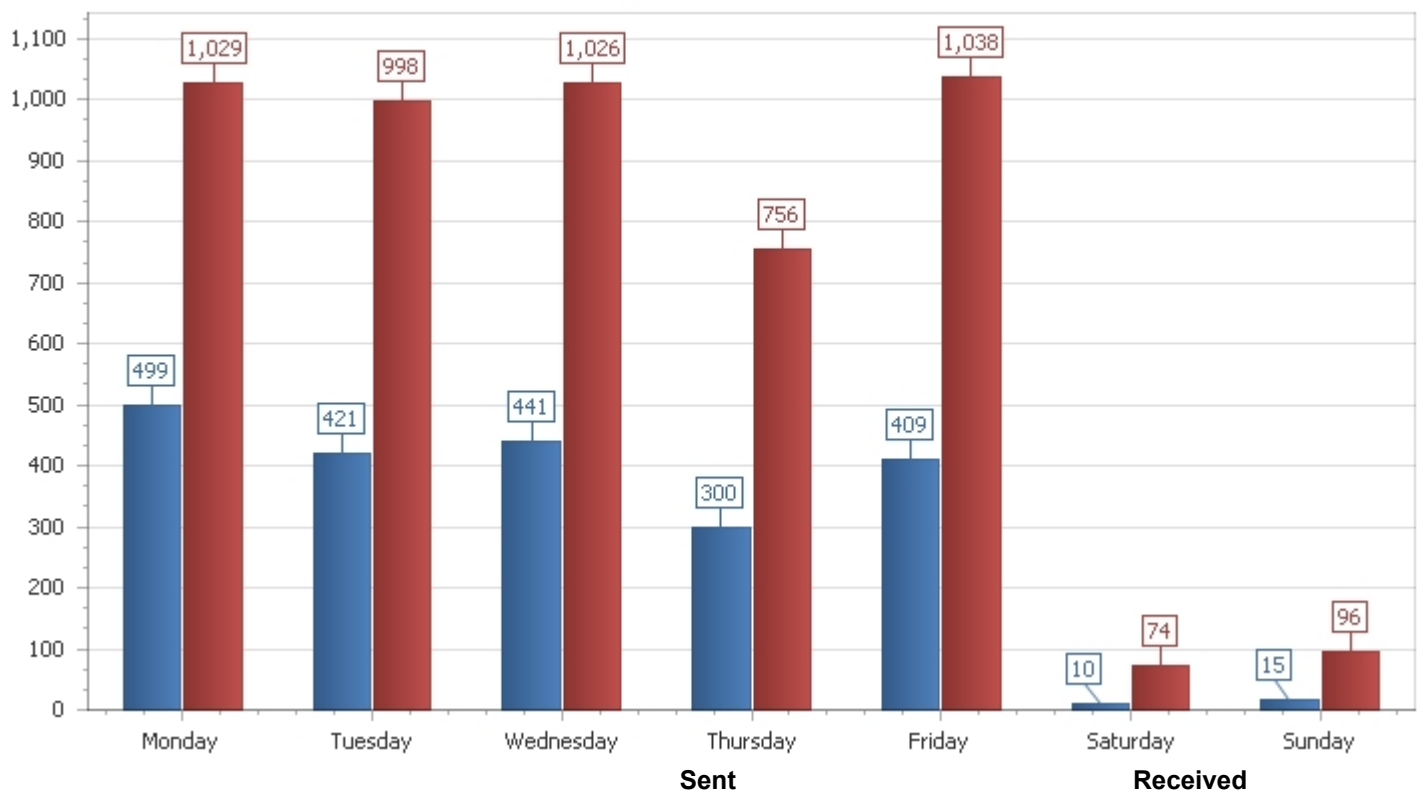

Message Breakdown by Day of the Week from 9/1/2015 to 9/30/2015

Entire organization - All days of the week, n recipient counted once

Message count per day (average)

Size (MB) per day (average)

Total (30 Days) :	46,506 messages(9,236 MB)	119,239 messages(22,091 MB)
Average (30 Days) :	1,550 messages(308 MB)	3,975 messages(736 MB)
Average (Days/Week) :	1,507 messages(299 MB)	3,877 messages(717 MB)