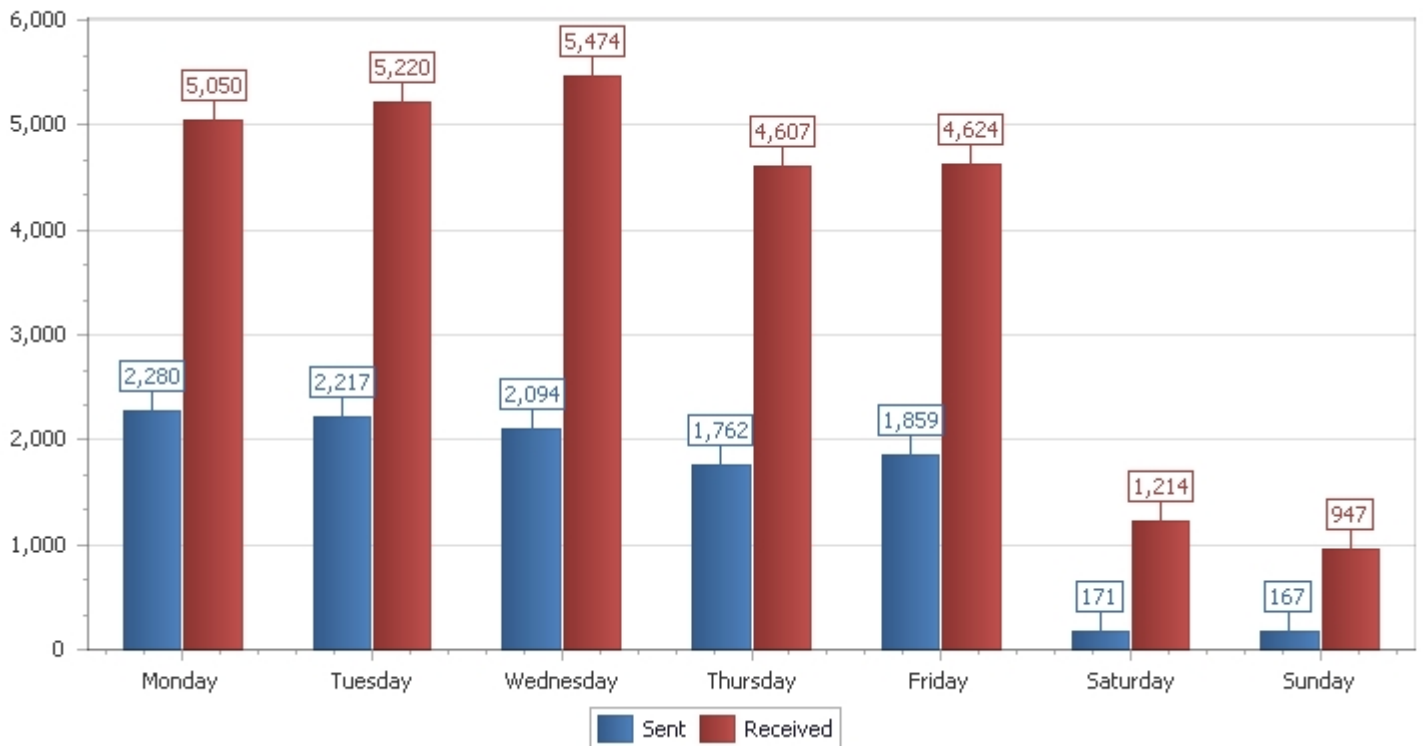

Message Breakdown by Day of the Week from 9/1/2015 to 9/30/2015

Entire organization - All days of the week, n recipient counted once

Message count per day (average)

Size (MB) per day (average)

Total (30 Days) :	46,506 messages(9,236 MB)	119,239 messages(22,091 MB)
Average (30 Days) :	1,550 messages(308 MB)	3,975 messages(736 MB)
Average (Days/Week) :	1,507 messages(299 MB)	3,877 messages(717 MB)