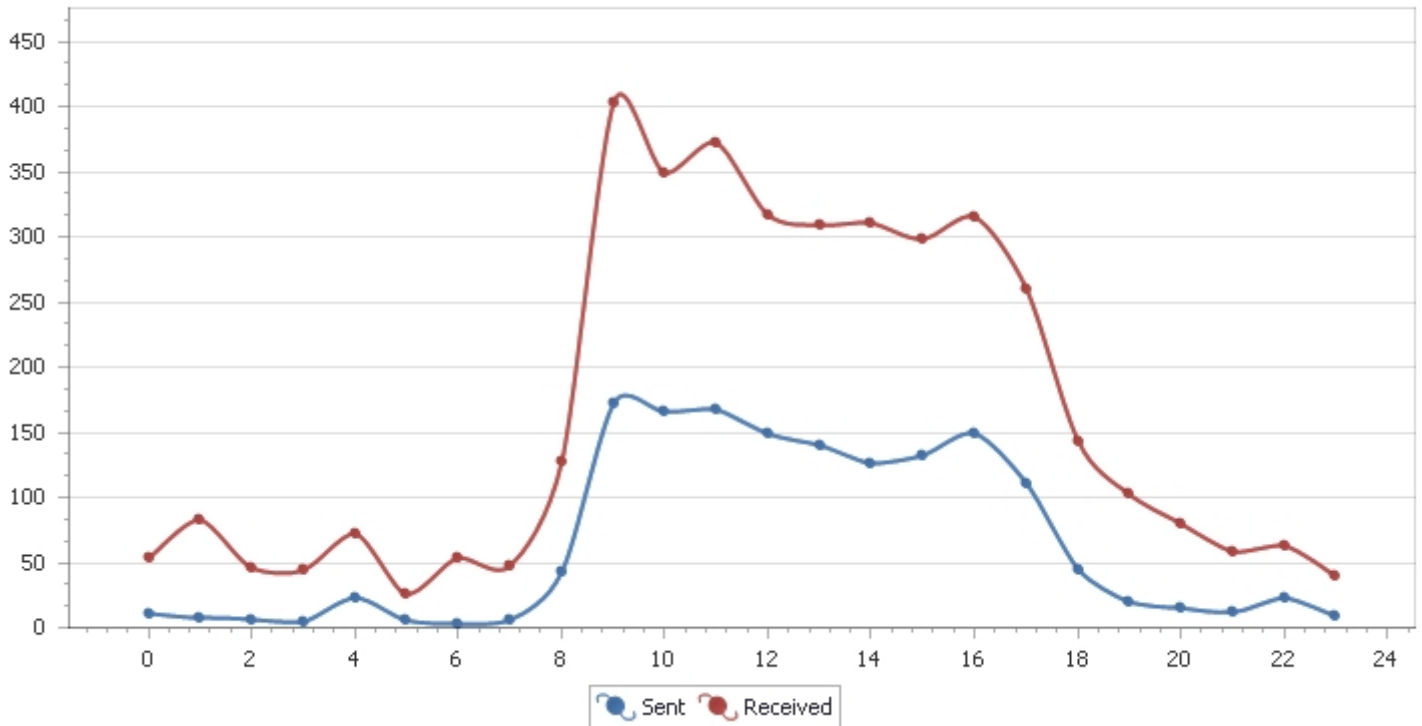

# Message Breakdown by Hour of the Day from 9/1/2015 to 9/30/2015

Entire organization - All days of the week, n recipient counted once

## Combined days

Message count per hour (average)

Size (MB) per hour (average)

<b>Total (720 Hours) :</b>	<b>46,506 messages (9,236 MB)</b>	<b>119,239 messages (22,091 MB)</b>
<b>Average (720 Hours) :</b>	<b>65 messages (13 MB)</b>	<b>166 messages (31 MB)</b>