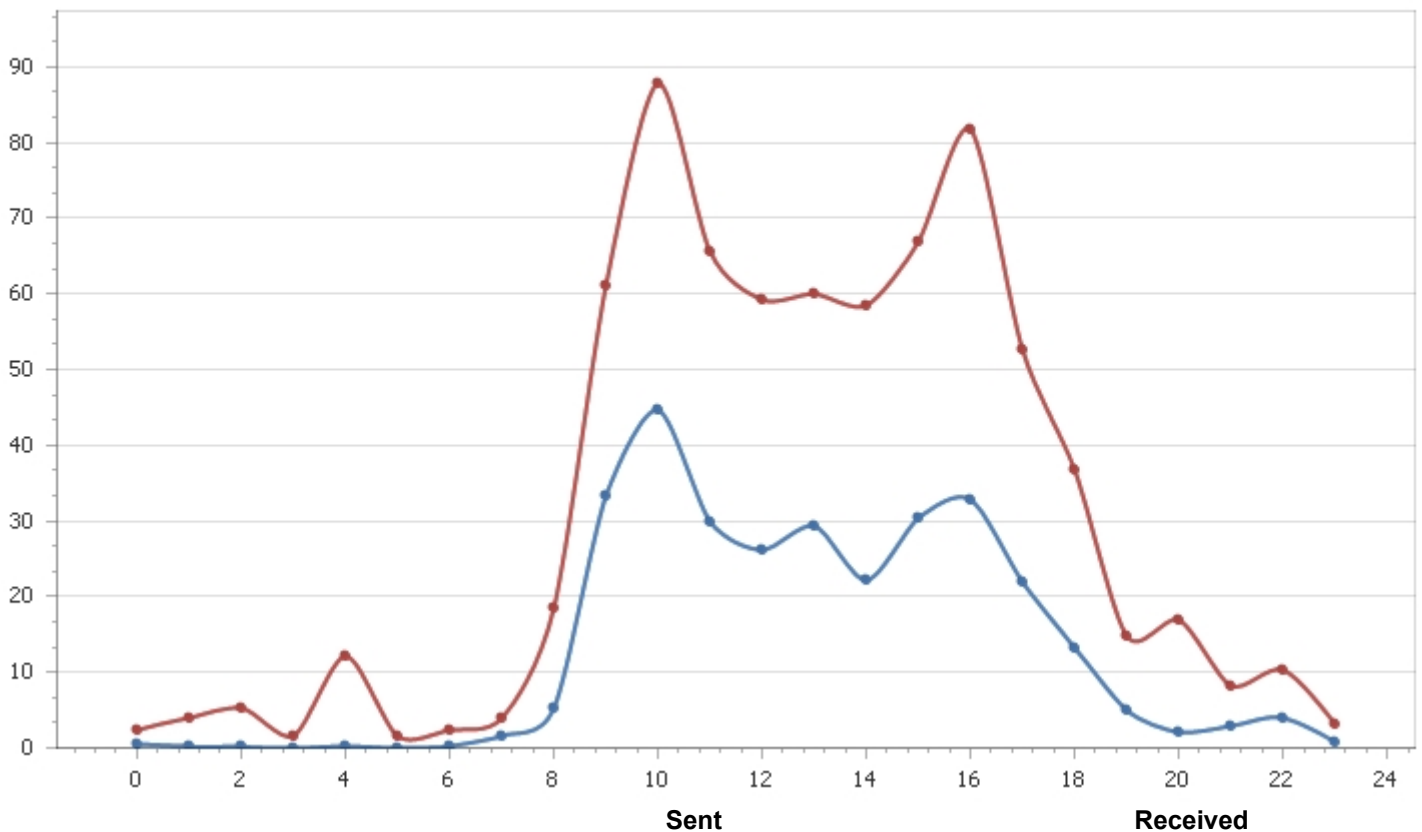

# Message Breakdown by Hour of the Day from 9/1/2015 to 9/30/2015

Entire organization - All days of the week, n recipient counted once

## Combined days

Message count per hour (average)

Size (MB) per hour (average)

<b>Total (720 Hours) :</b>	<b>46,506 messages (9,236 MB)</b>	<b>119,239 messages (22,091 MB)</b>
<b>Average (720 Hours) :</b>	<b>65 messages (13 MB)</b>	<b>166 messages (31 MB)</b>