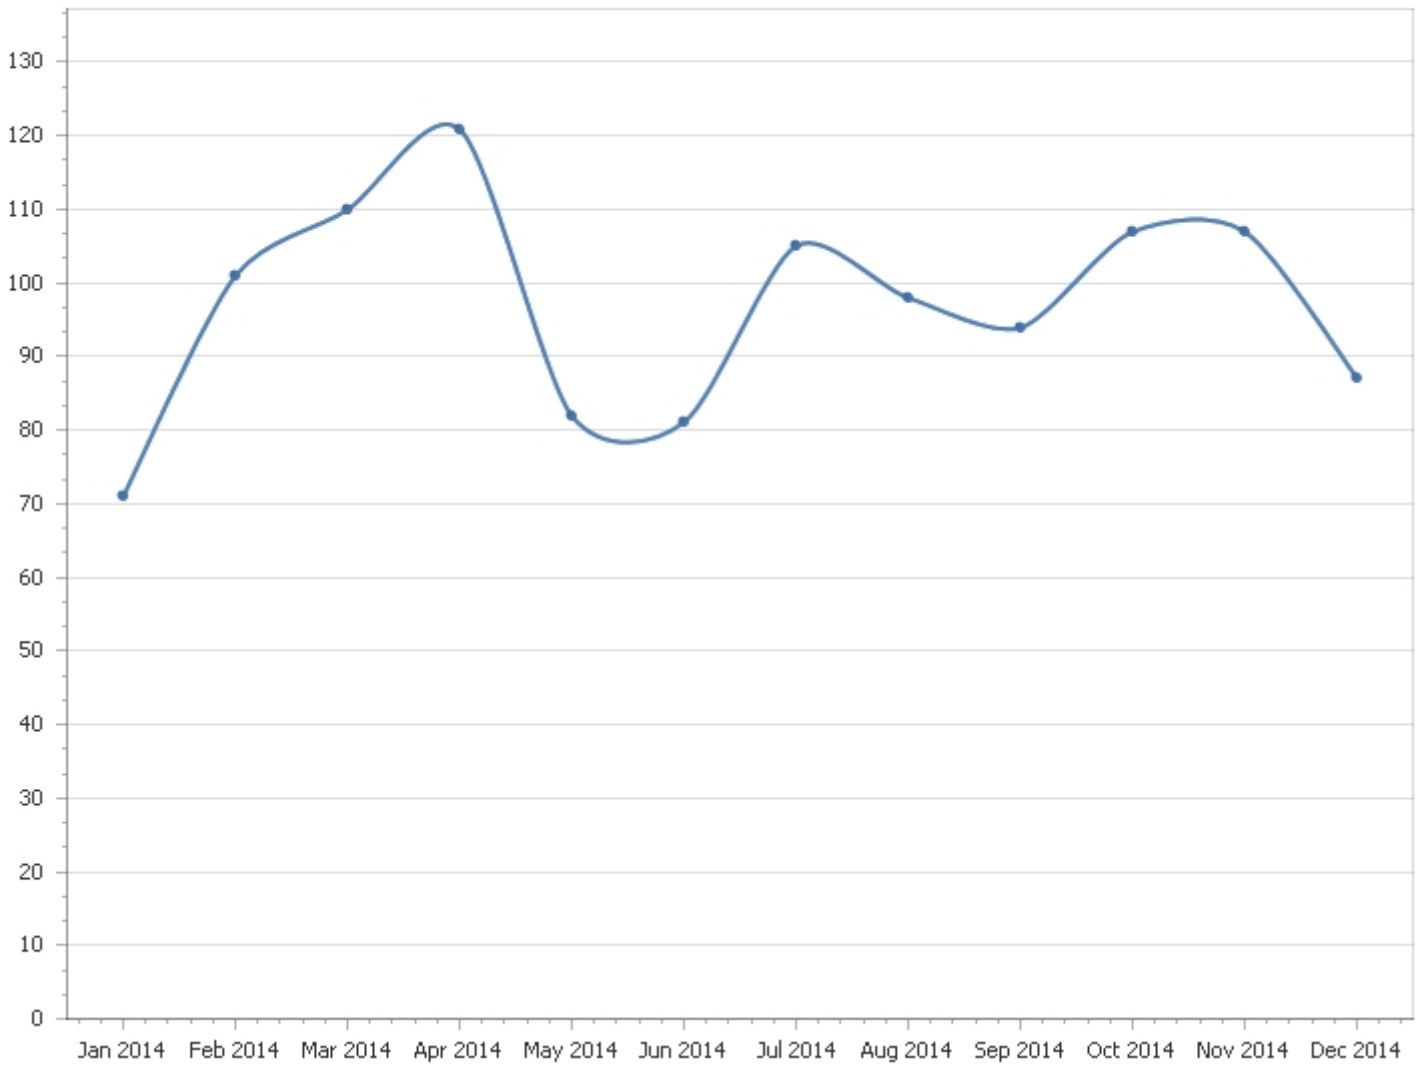

OWA Usage Growth from 1/1/2014 to 12/31/2014

Entire organization, Time interval: Months

Daily average user count

Total (12 months) : 466 distinct users
 Average : 97 distinct users/month