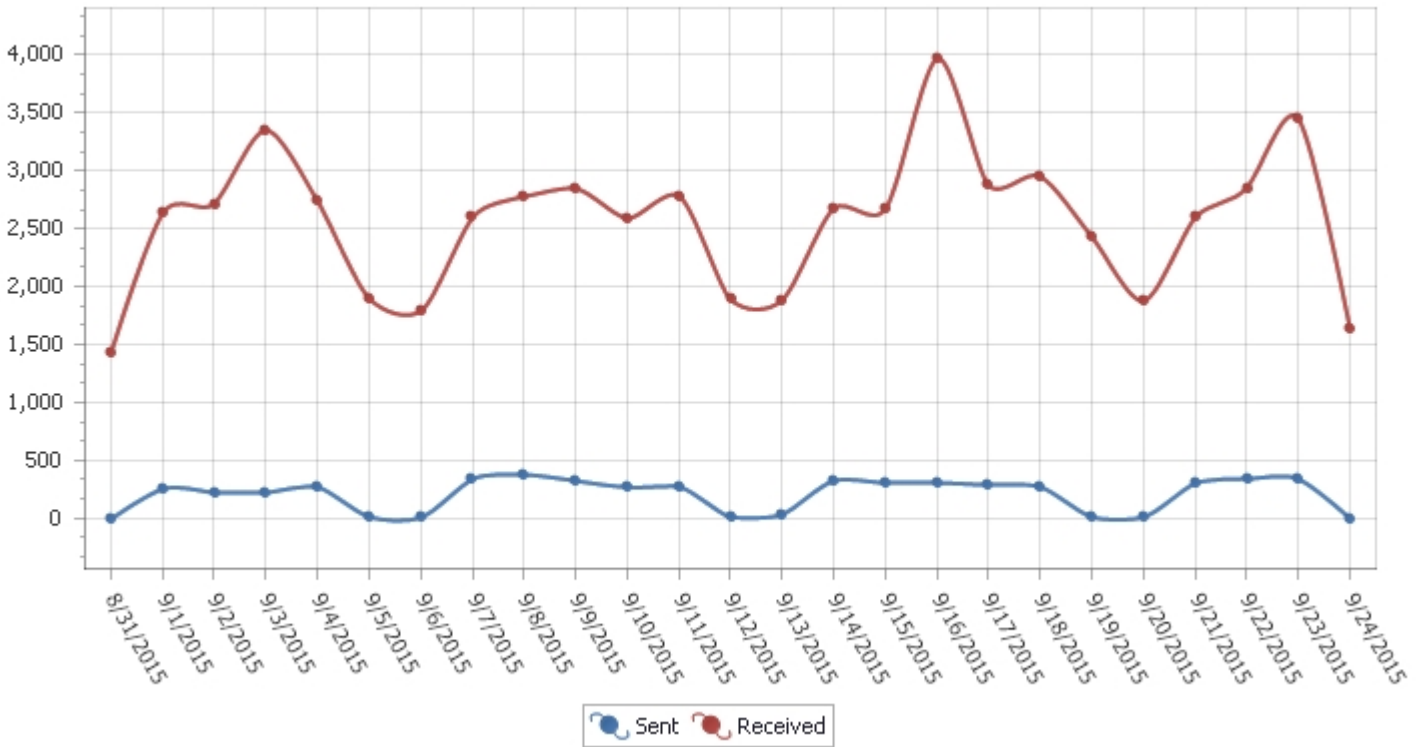

Server Traffic Growth from 8/31/2015 to 9/24/2015

Entire organization, Time interval: Days, n recipient counted once

Internal

Message count

Size (MB)

Sent	41,937 messages	7,101 MB
Received	83,626 messages	15,978 MB

Server Traffic Growth from 8/31/2015 to 9/24/2015

Entire organization, Time interval: Days, n recipient counted once

Internet

Message count

Size (MB)

Sent	5,140 messages	2,265 MB
Received	63,967 messages	6,177 MB

Server Traffic Growth from 8/31/2015 to 9/24/2015

Entire organization, Time interval: Days, n recipient counted once

Internet DSN

Message count

Size (MB)

Sent	0 messages	0 MB
Received	17 messages	0 MB

Server Traffic Growth from 8/31/2015 to 9/24/2015

Entire organization, Time interval: Days, n recipient counted once

Unidentified local address

Message count

Size (MB)

Sent	219 messages	23 MB
Received	11,190 messages	242 MB