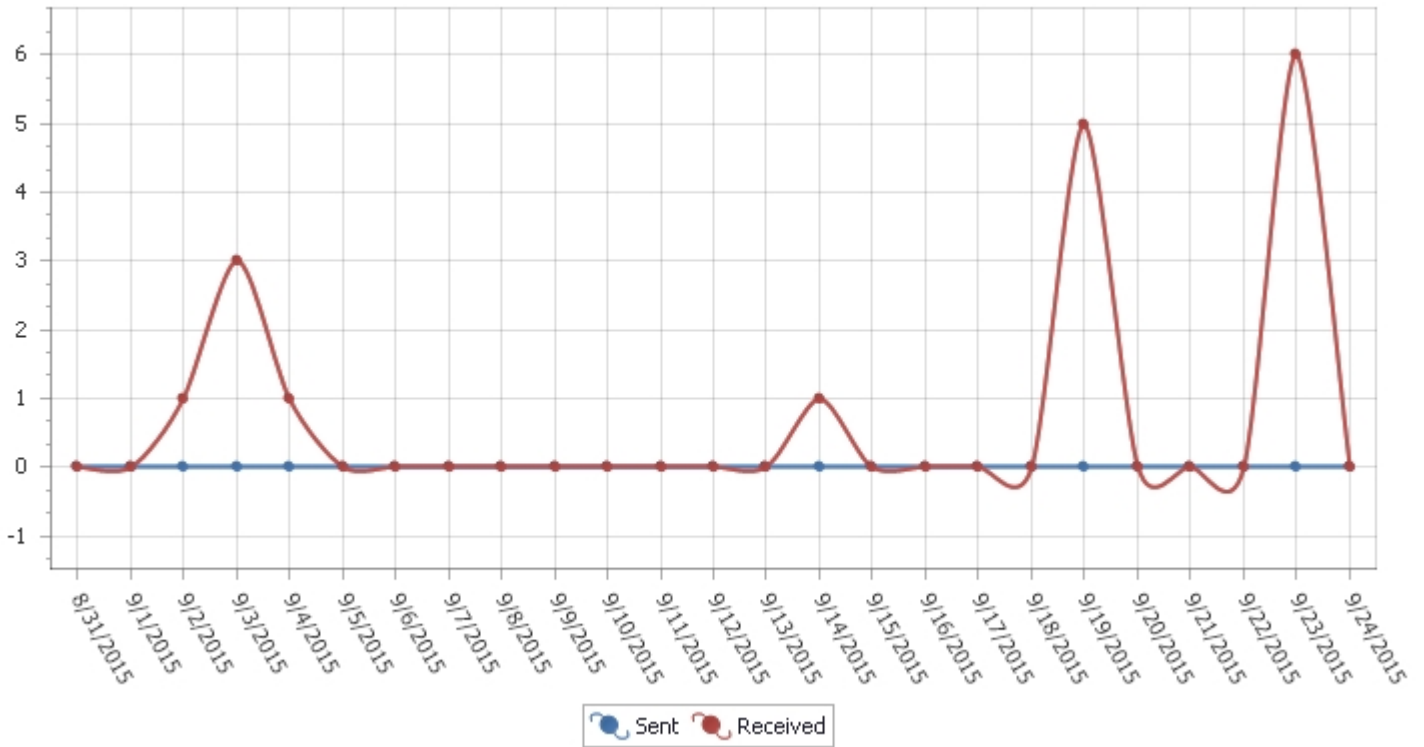

Server Traffic Growth from 8/31/2015 to 9/24/2015

Entire organization, Time interval: Days, n recipient counted once

Internal

Message count

Size (MB)

Sent	41,937 messages	7,101 MB
Received	83,626 messages	15,978 MB

Server Traffic Growth from 8/31/2015 to 9/24/2015

Entire organization, Time interval: Days, n recipient counted once

Internet

Message count

Size (MB)

Sent	5,140 messages	2,265 MB
Received	63,967 messages	6,177 MB

Server Traffic Growth from 8/31/2015 to 9/24/2015

Entire organization, Time interval: Days, n recipient counted once

Internet DSN

Message count

Size (MB)

Sent	0 messages	0 MB
Received	17 messages	0 MB

Server Traffic Growth from 8/31/2015 to 9/24/2015

Entire organization, Time interval: Days, n recipient counted once

Unidentified local address

Message count

Size (MB)

Sent	219 messages	23 MB
Received	11,190 messages	242 MB