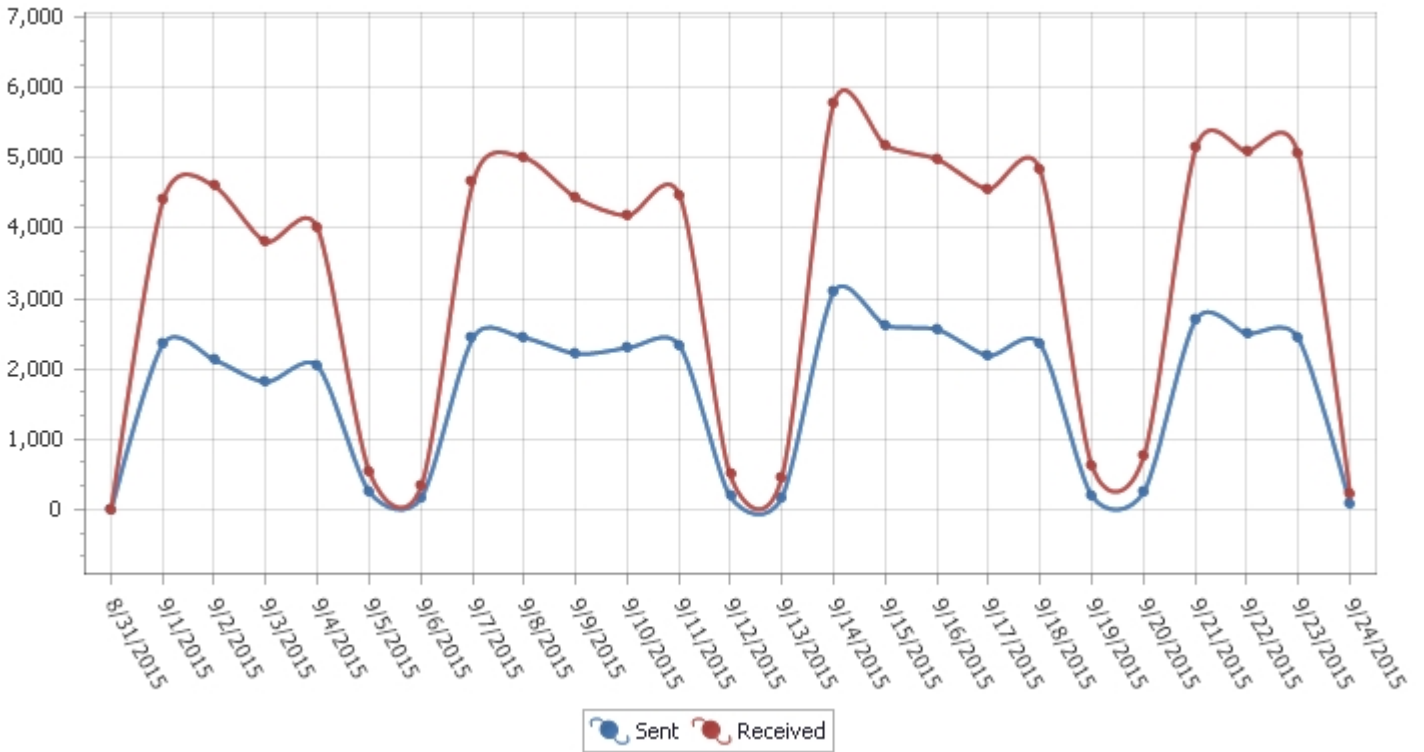

Server Traffic Growth from 8/31/2015 to 9/24/2015

Entire organization, Time interval: Days, n recipient counted once

Internal

Message count

Size (MB)

Sent	41,937 messages	7,101 MB
Received	83,626 messages	15,978 MB

Server Traffic Growth from 8/31/2015 to 9/24/2015

Entire organization, Time interval: Days, n recipient counted once

Internet

Message count

Size (MB)

Sent	5,140 messages	2,265 MB
Received	63,967 messages	6,177 MB

Server Traffic Growth from 8/31/2015 to 9/24/2015

Entire organization, Time interval: Days, n recipient counted once

Internet DSN

Message count

Size (MB)

Sent	0 messages	0 MB
Received	17 messages	0 MB

Server Traffic Growth from 8/31/2015 to 9/24/2015

Entire organization, Time interval: Days, n recipient counted once

Unidentified local address

Message count

Size (MB)

Sent	219 messages	23 MB
Received	11,190 messages	242 MB