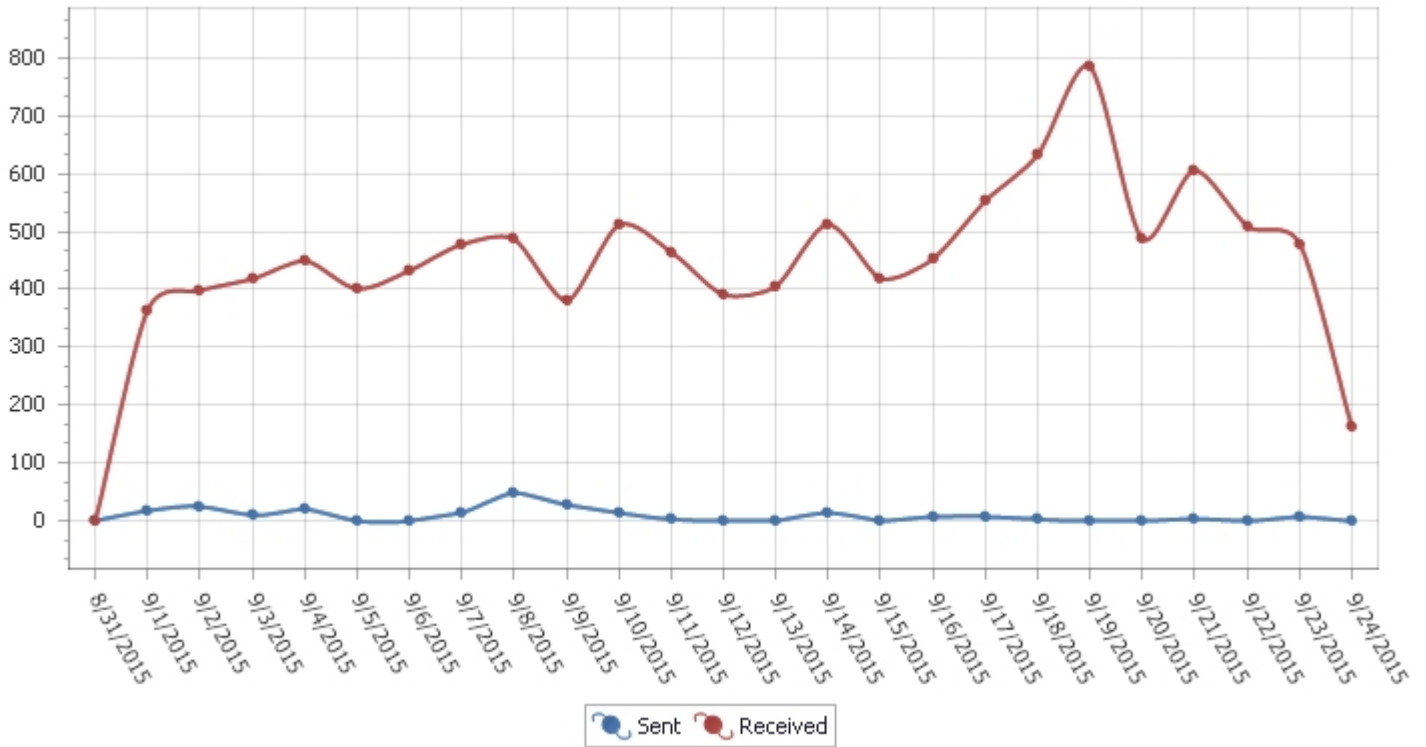

Server Traffic Growth from 8/31/2015 to 9/24/2015

Entire organization, Time interval: Days, n recipient counted once

Internal

Message count

Size (MB)

Sent	41,937 messages	7,101 MB
Received	83,626 messages	15,978 MB

Server Traffic Growth from 8/31/2015 to 9/24/2015

Entire organization, Time interval: Days, n recipient counted once

Internet

Message count

Size (MB)

Sent	5,140 messages	2,265 MB
Received	63,967 messages	6,177 MB

Server Traffic Growth from 8/31/2015 to 9/24/2015

Entire organization, Time interval: Days, n recipient counted once

Internet DSN

Message count

Size (MB)

Sent	0 messages	0 MB
Received	17 messages	0 MB

Server Traffic Growth from 8/31/2015 to 9/24/2015

Entire organization, Time interval: Days, n recipient counted once

Unidentified local address

Message count

Size (MB)

Sent	219 messages	23 MB
Received	11,190 messages	242 MB