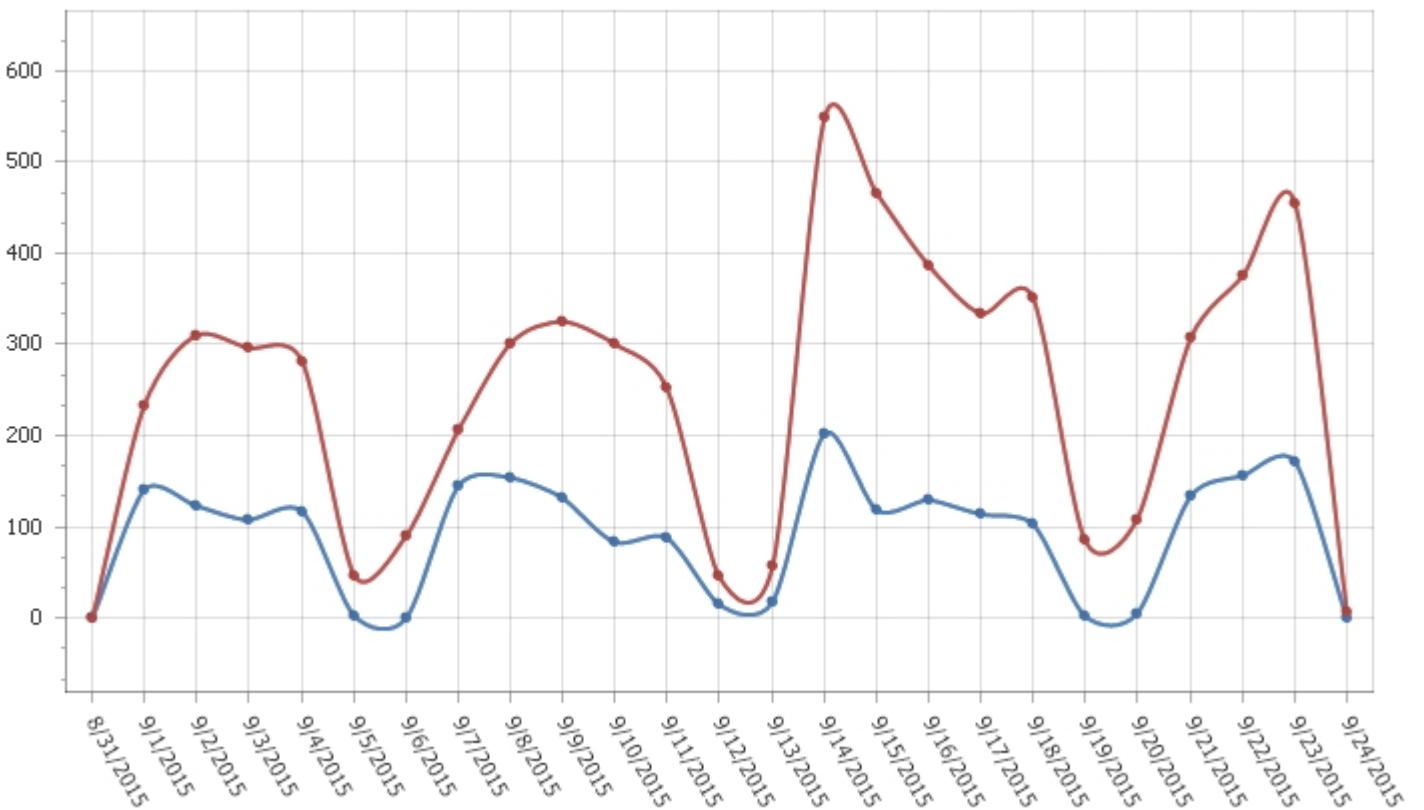

Server Traffic Growth from 8/31/2015 to 9/24/2015

Entire organization, Time interval: Days, n recipient counted once

Internal

Message count

Size (MB)

Sent	41,937 messages	7,101 MB
Received	83,626 messages	15,978 MB

Server Traffic Growth from 8/31/2015 to 9/24/2015

Entire organization, Time interval: Days, n recipient counted once

Internet

Message count

Size (MB)

Sent	5,140 messages	2,265 MB
Received	63,967 messages	6,177 MB

Server Traffic Growth from 8/31/2015 to 9/24/2015

Entire organization, Time interval: Days, n recipient counted once

Internet DSN

Message count

Size (MB)

Sent	0 messages	0 MB
Received	17 messages	0 MB

Server Traffic Growth from 8/31/2015 to 9/24/2015

Entire organization, Time interval: Days, n recipient counted once

Unidentified local address

Message count

Size (MB)

Sent	219 messages	23 MB
Received	11,190 messages	242 MB