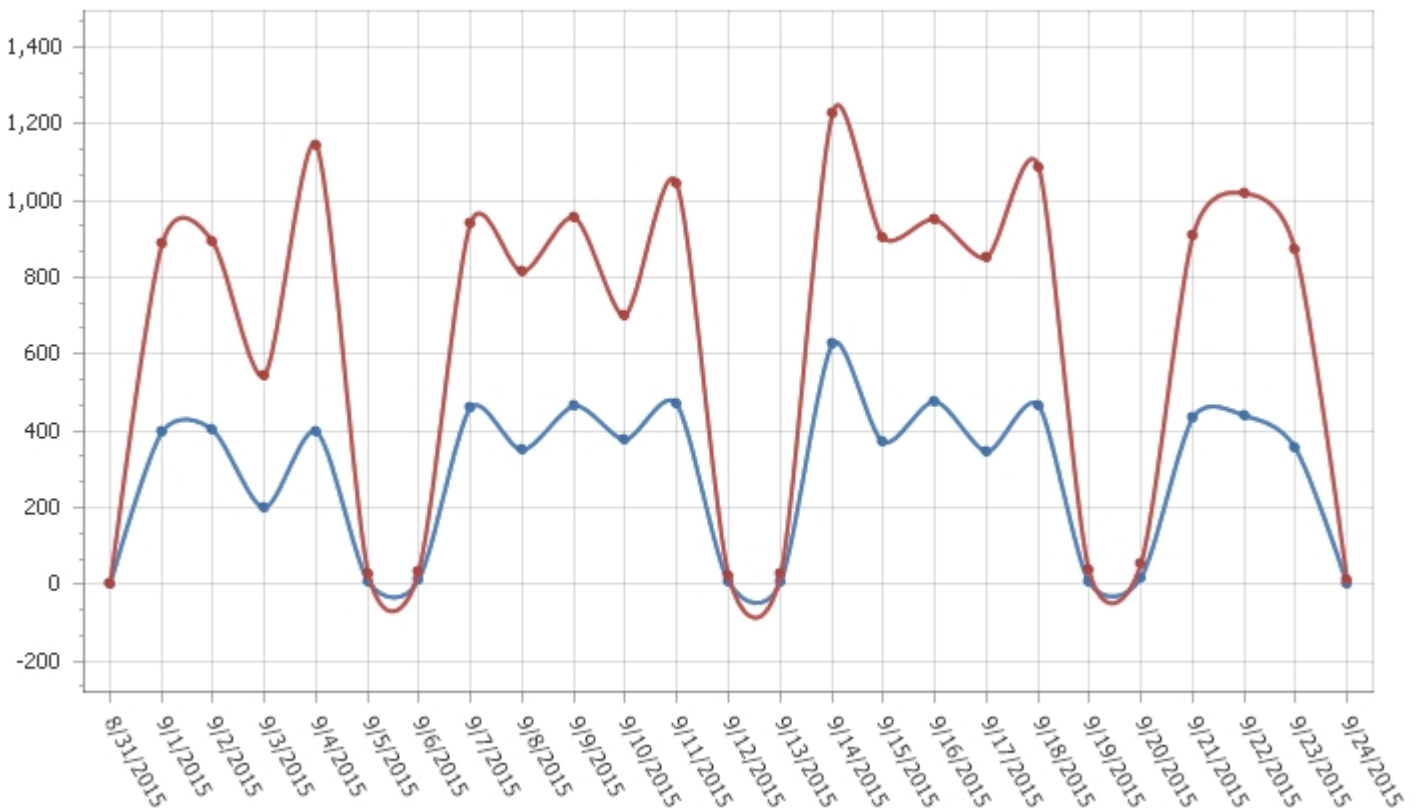

Server Traffic Growth from 8/31/2015 to 9/24/2015

Entire organization, Time interval: Days, n recipient counted once

Internal

Message count

Size (MB)

Sent	41,937 messages	7,101 MB
Received	83,626 messages	15,978 MB

Server Traffic Growth from 8/31/2015 to 9/24/2015

Entire organization, Time interval: Days, n recipient counted once

Internet

Message count

Size (MB)

Sent	5,140 messages	2,265 MB
Received	63,967 messages	6,177 MB

Server Traffic Growth from 8/31/2015 to 9/24/2015

Entire organization, Time interval: Days, n recipient counted once

Internet DSN

Message count

Size (MB)

Sent	0 messages	0 MB
Received	17 messages	0 MB

Server Traffic Growth from 8/31/2015 to 9/24/2015

Entire organization, Time interval: Days, n recipient counted once

Unidentified local address

Message count

Size (MB)

Sent	219 messages	23 MB
Received	11,190 messages	242 MB