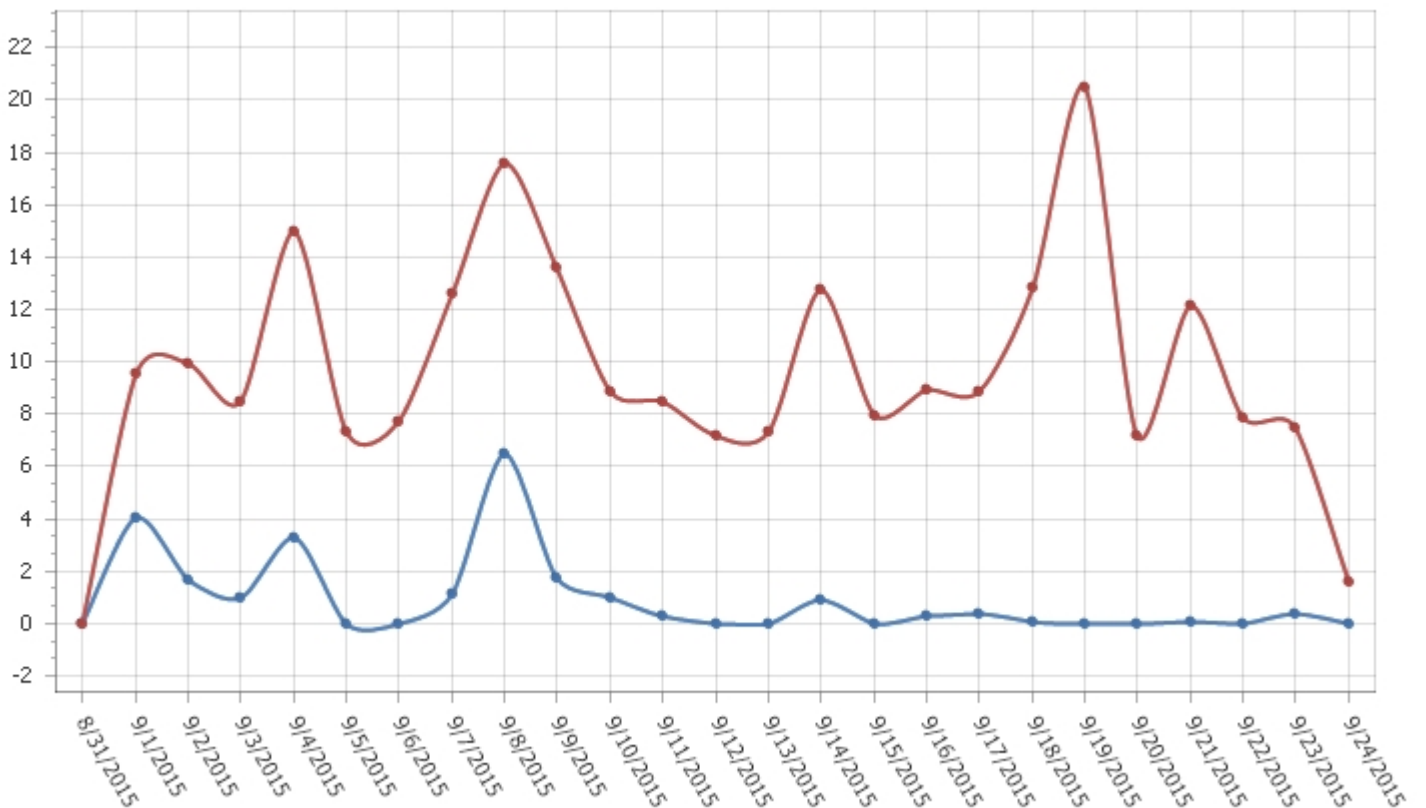

Server Traffic Growth from 8/31/2015 to 9/24/2015

Entire organization, Time interval: Days, n recipient counted once

Internal

Message count

Size (MB)

Sent	41,937 messages	7,101 MB
Received	83,626 messages	15,978 MB

Server Traffic Growth from 8/31/2015 to 9/24/2015

Entire organization, Time interval: Days, n recipient counted once

Internet

Message count

Size (MB)

Sent	5,140 messages	2,265 MB
Received	63,967 messages	6,177 MB

Server Traffic Growth from 8/31/2015 to 9/24/2015

Entire organization, Time interval: Days, n recipient counted once

Internet DSN

Message count

Size (MB)

Sent	0 messages	0 MB
Received	17 messages	0 MB

Server Traffic Growth from 8/31/2015 to 9/24/2015

Entire organization, Time interval: Days, n recipient counted once

Unidentified local address

Message count

Size (MB)

Sent	219 messages	23 MB
Received	11,190 messages	242 MB