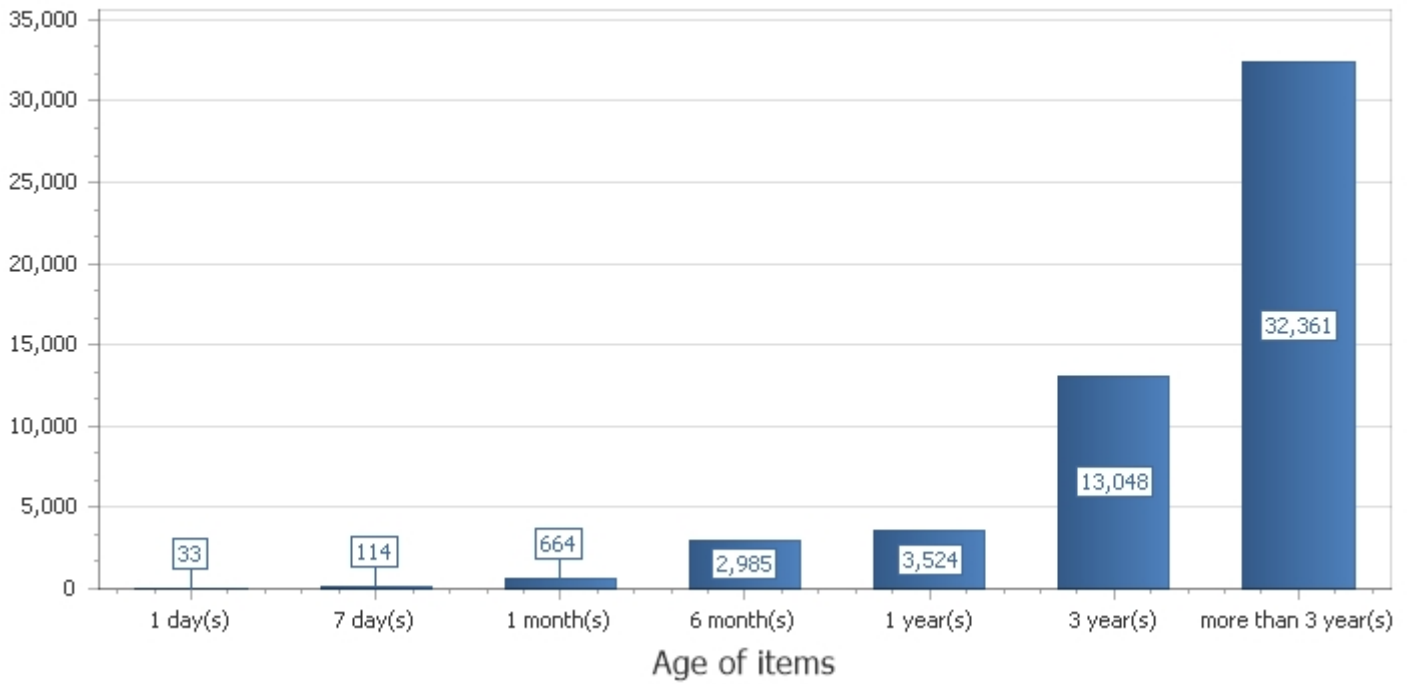

# Item Breakdown by Age

Selection of Department: All item types: Mailbox and archive

## Support

Item count

Size in MB