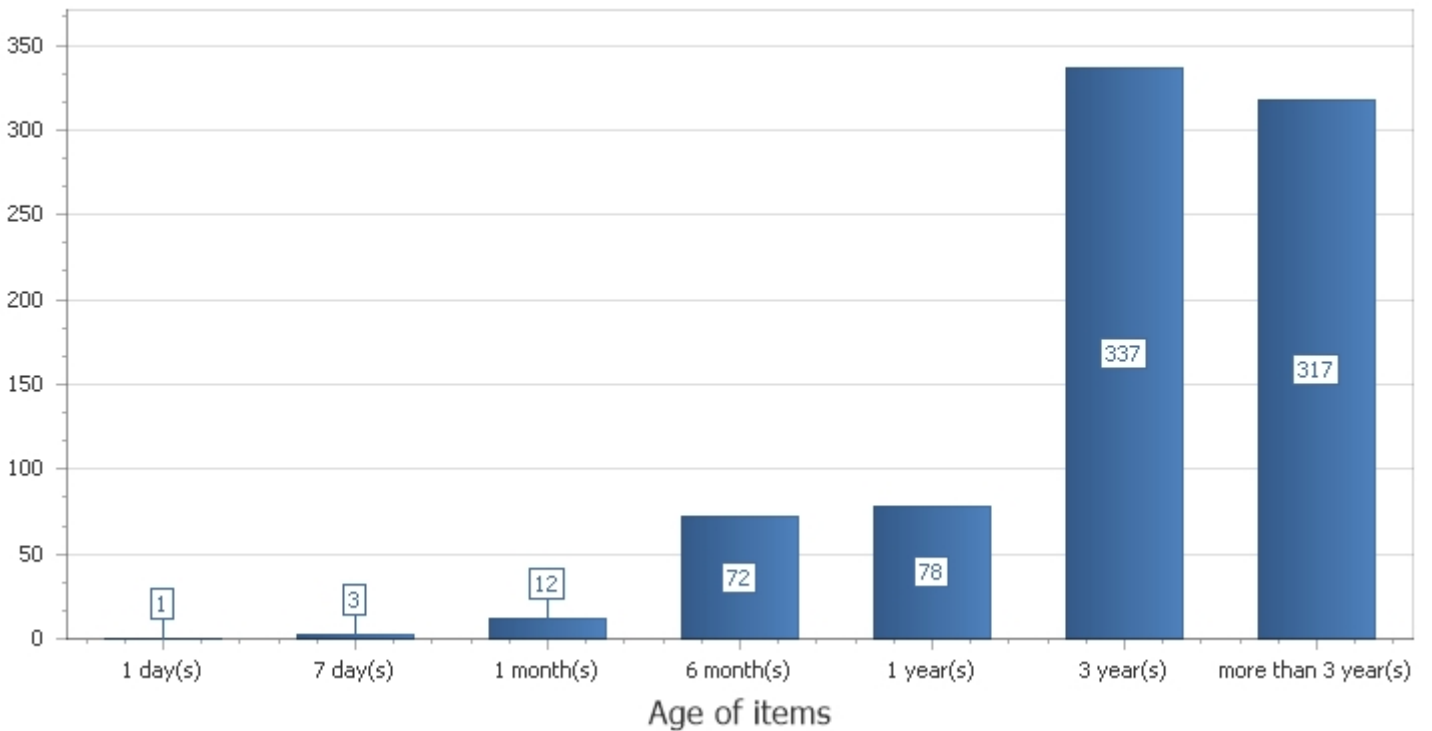

# Item Breakdown by Age

Selection of Department: All item types: Mailbox and archive

## Support

Item count

Size in MB