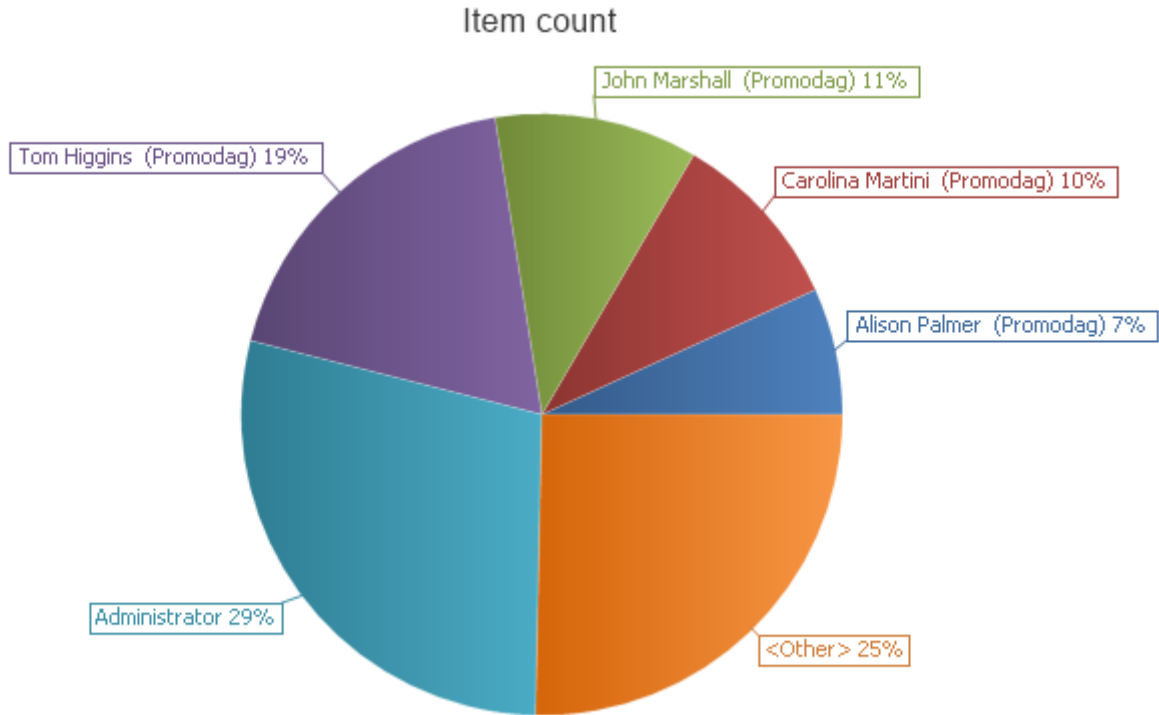

Mailboxes that have exceeded storage quotas - 11/18/2015

Entire organization, Top 5 (Graph) Biggest, Item count, Top 5, Biggest, Item count, Sort by Number of items, Descending

Mailbox	Limit status	Current storage		Last logon
		Size in MB	Item count	
Administrator	Below limit	74	109 136	administrator 18/11/2015
Tom Higgins (Promodag)	Below limit	437	70 753	HolmesB (PROMODAG) 18/11/2015
John Marshall (Promodag)	Below limit	511	41 661	MarshallJ (PROMODAG) 18/11/2015
Carolina Martini (Promodag)	Below limit	90	37 222	PalmerJ (PROMODAG) 29/09/2015
Alison Palmer (Promodag)	Below limit	972	25 981	PalmerA (PROMODAG) 18/11/2015
Grand Total		5 mailboxes	2 085 MB	284 753 items

Mailboxes selected: 69

Mailboxes matching criteria: 67

Mailboxes not matching criteria: 0

Inaccessible or deleted mailboxes: 2