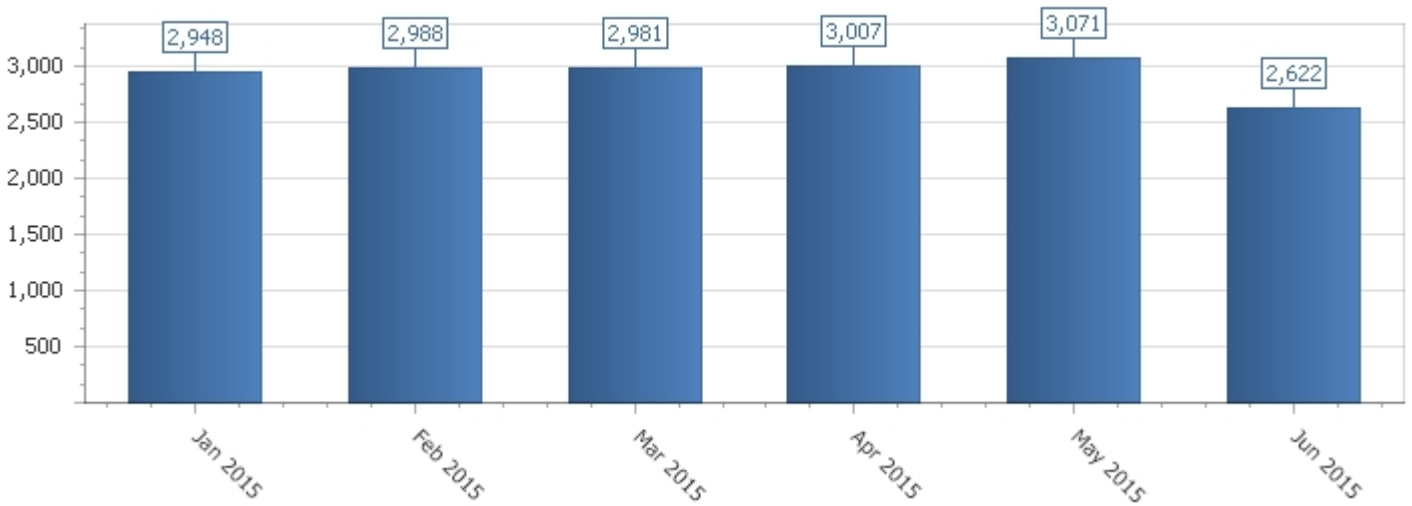

# Mailbox Size Growth from 1/1/2015 to 6/30/2015

Entire organization: Mailbox and archive, Time interval: Months, Mailbox average size

Mailbox count

Size (MB)

Item count