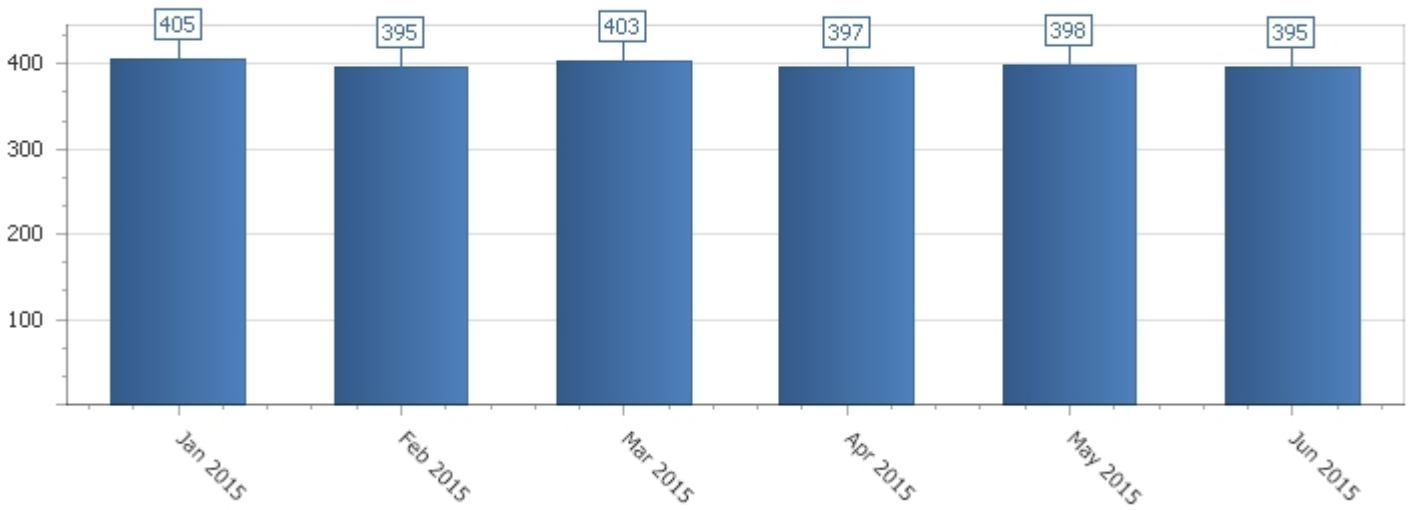

# Mailbox Size Growth from 1/1/2015 to 6/30/2015

Entire organization: Mailbox and archive, Time interval: Months, Mailbox average size

Mailbox count

Size (MB)

Item count