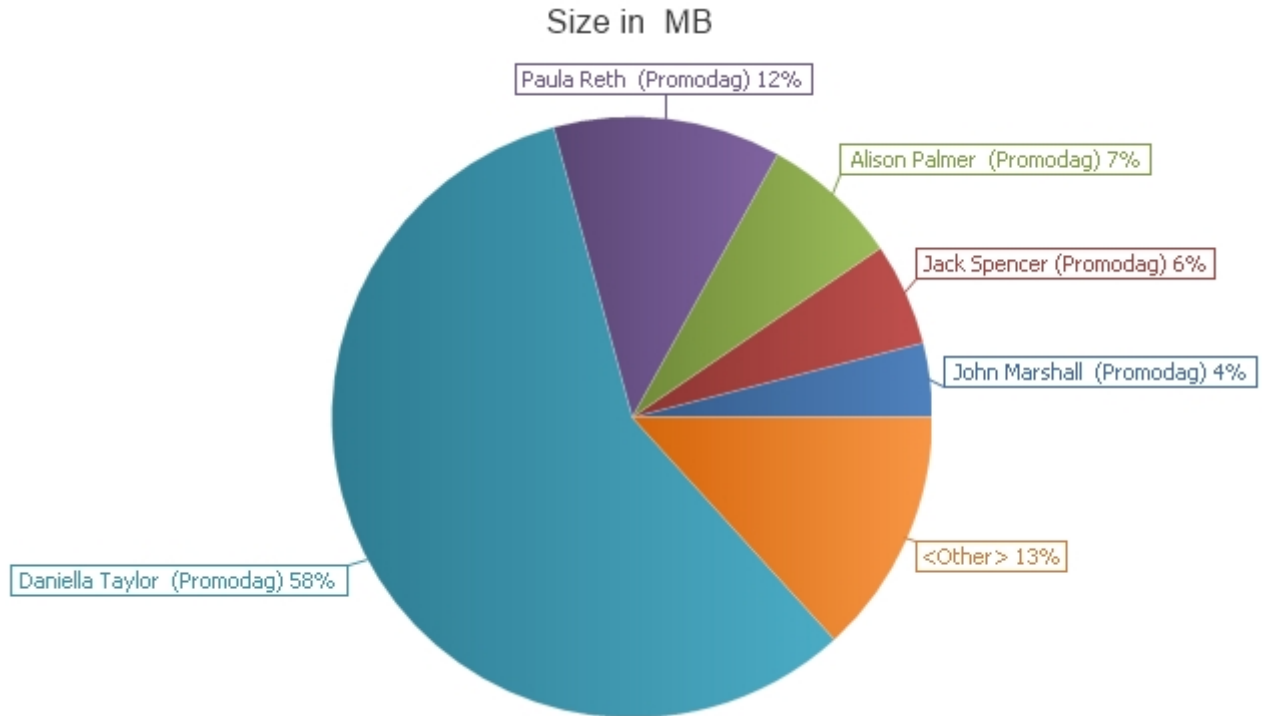

Mailbox Storage Information

Entire organization, Top 5 (Graph) Biggest, Item size, Top 15, Biggest, Item size, Sort by Item size, Descending

Mailbox	Limit status	Current storage		Last logon
		Size in MB	Item count	
Daniella Taylor (Promodag)	No checking	7,320	940,421	
Paula Reth (Promodag)	Below limit	1,561	5,455	RetP (PROMODAG) 3/11/2014
Alison Palmer (Promodag)	Below limit	946	25,364	10/30/2015
Jack Spencer (Promodag)	Below limit	704	15,665	10/30/2015
John Marshall (Promodag)	Below limit	506	41,387	10/30/2015
Georgia McKaulhin (Promodag)	Below limit	445	16,778	10/30/2015
Tom Higgins (Promodag)	Below limit	424	68,609	10/30/2015
Brad Holmes (Promodag)	Below limit	323	6,544	10/30/2015
Terry Ferreira (Promodag)	Issue warning	178	20,709	
William DeLaCruz (Promodag)	Below limit	111	4,830	
Administrator	Below limit	74	108,766	administrator (PROMO) 10/30/2015
Jack Hill (Promodag)	Mailbox disable	41	4,845	
Postmaster (Promodag)	Below limit	19	1,517	
Samantha Kramer (Promodag)	Below limit	11	111	10/30/2015
Service_SQL	Below limit	9	9,881	
Grand Total	15 mailboxes	12,674 MB	1,270,882 items	