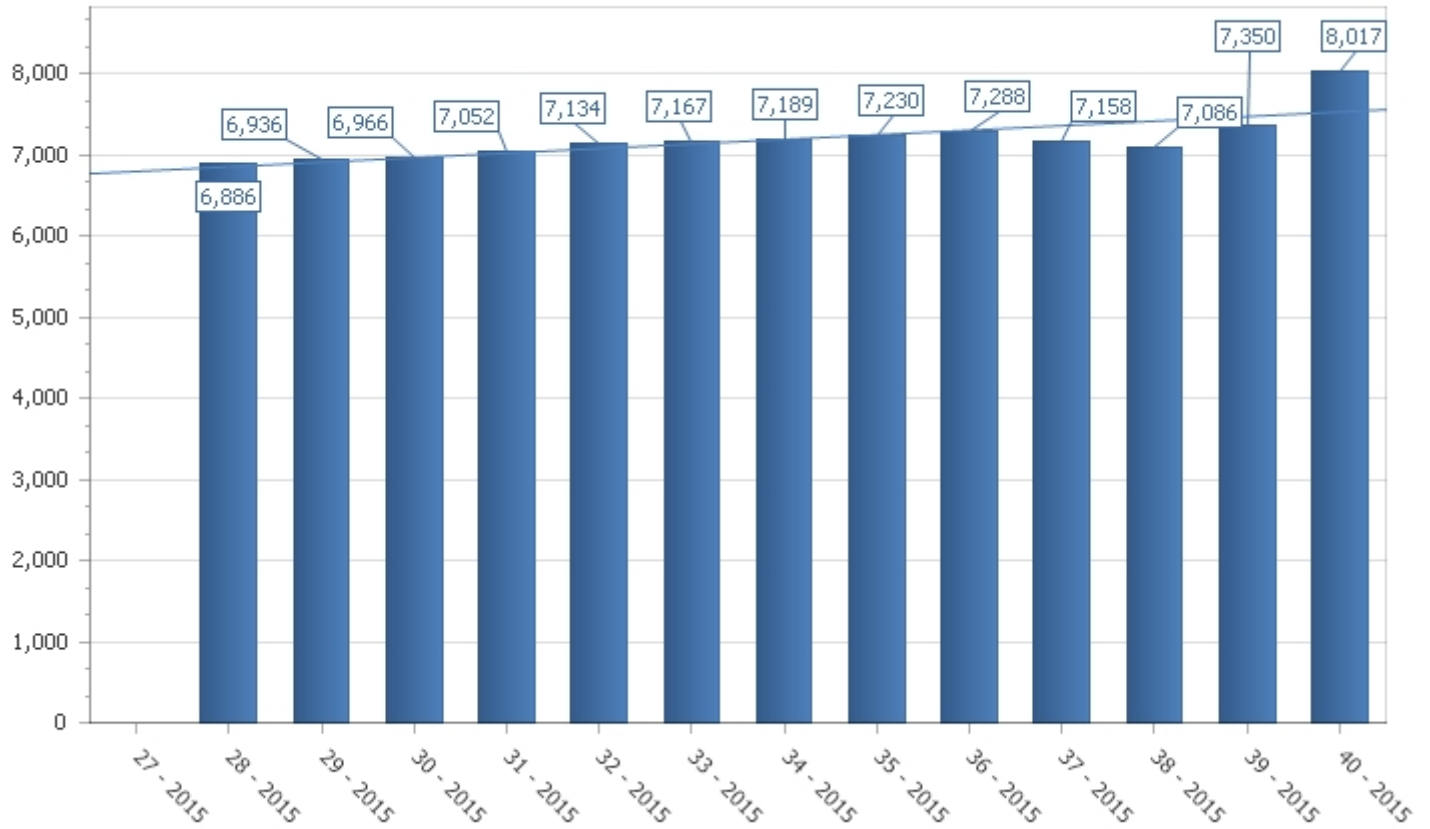

Weekly Database Size Growth from 7/1/2015 to 9/30/2015

Entire organization, Time interval: Weeks

EDB File Size (MB)

Transaction Log File Size (MB)