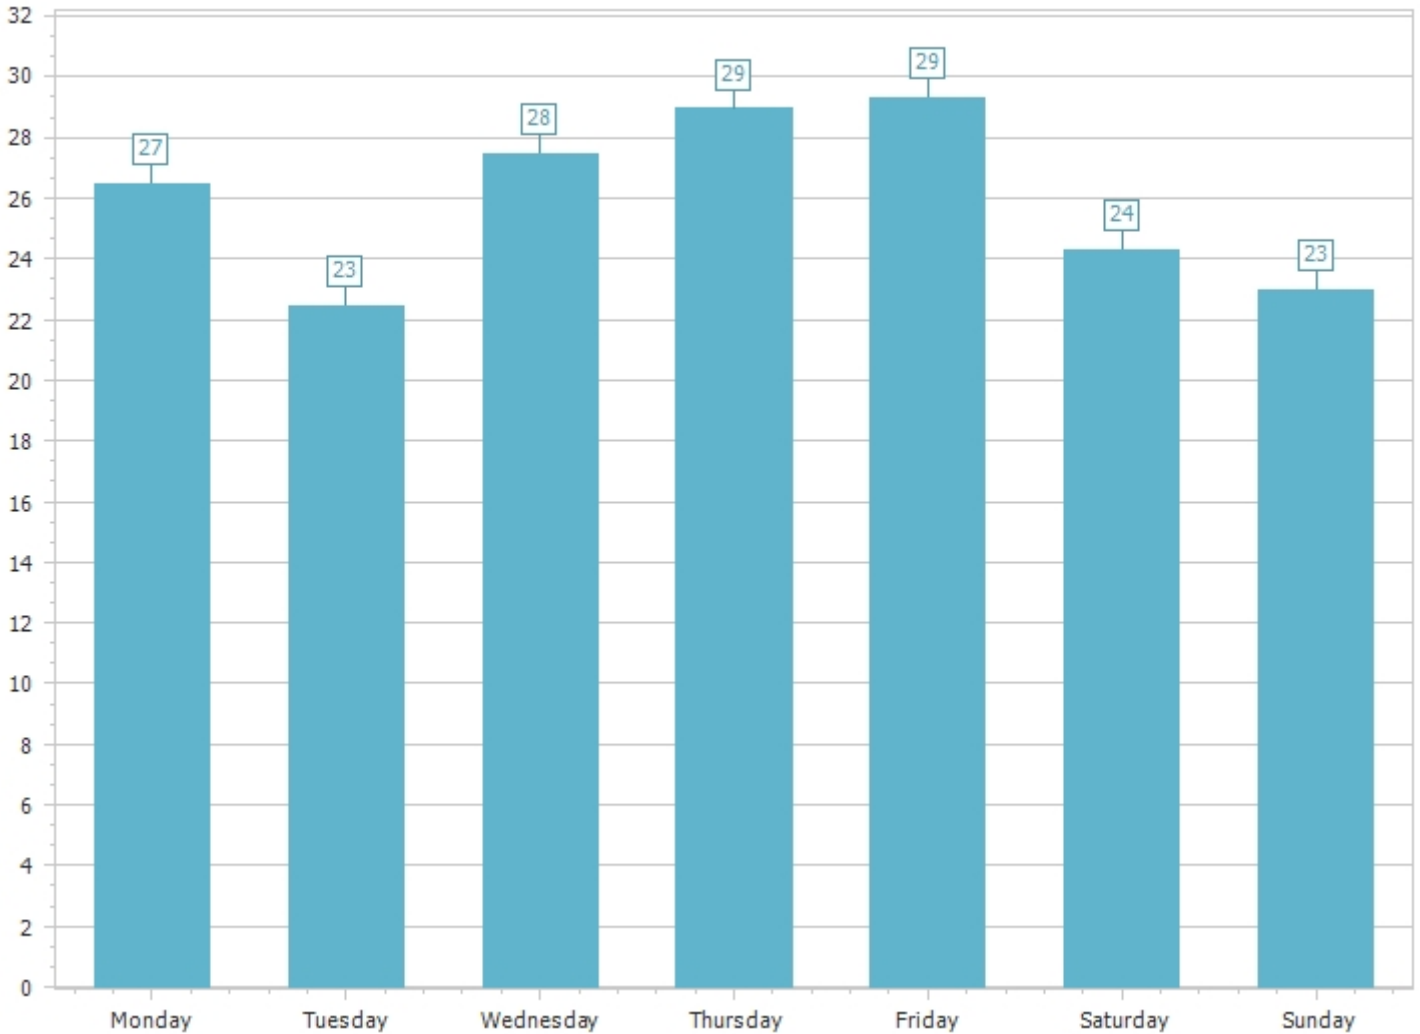

OWA User Breakdown by Day of the Week from 12/15/2022 to 12/31/2022

All days of the week

Daily average user count

Total (17 days) : 75 distinct users
Average : 26 distinct users/day