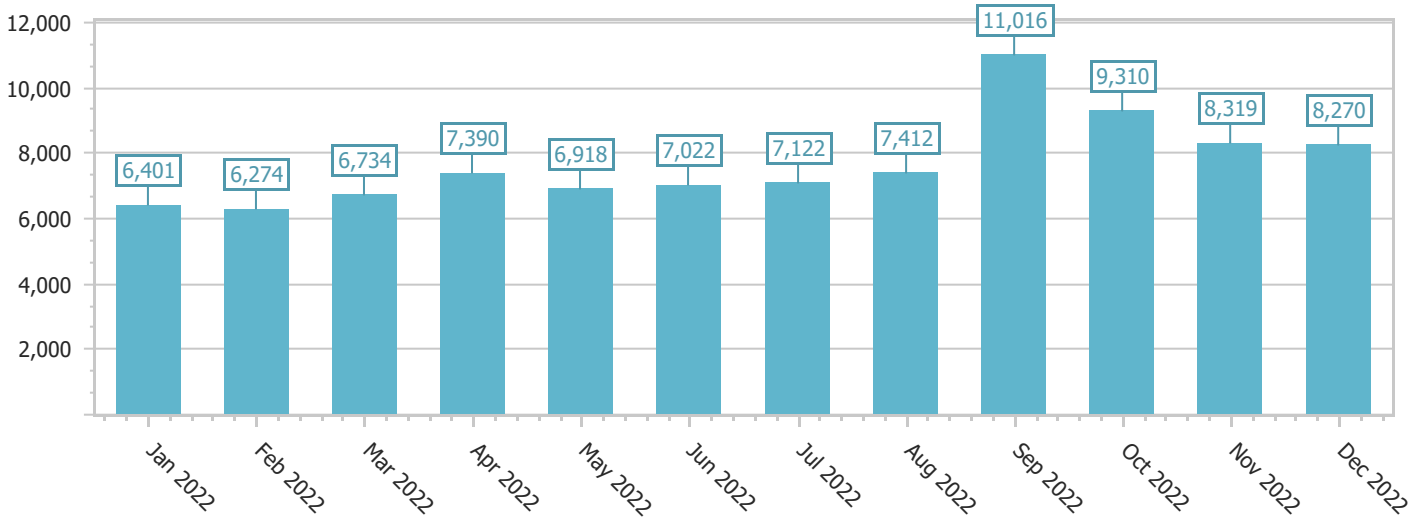

Mailbox Size Growth from 1/1/2022 to 12/31/2022

Entire organization, Time interval: Months, Mailbox average size

Average size (MB)

Average item count

Mailbox count