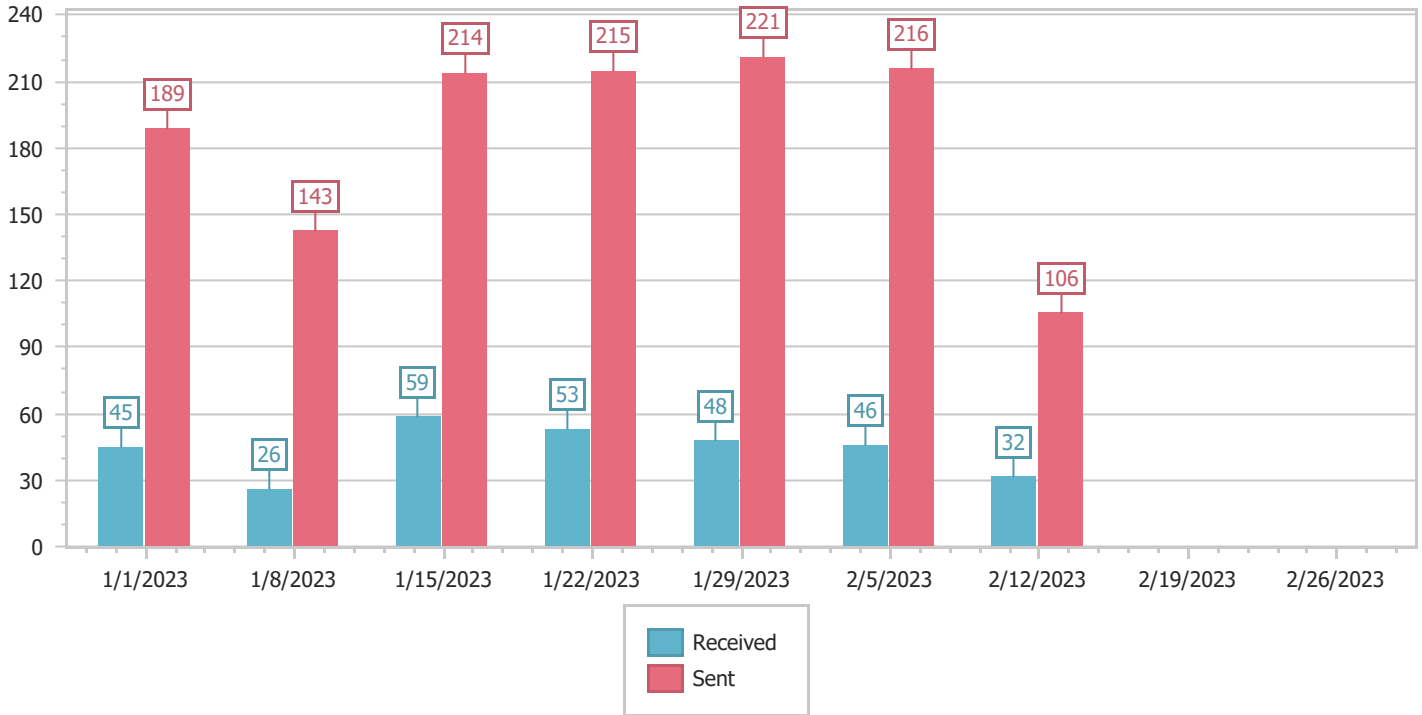

Support Mailbox Weekly Traffic Summary from 1/1/2023 to 2/28/2023

Selection of recipients, Time interval: Weeks, n recipient counted once

Support (Promodag)

	Sent (Message count - Size (MB))					Received (Message count - Size (MB))						
	Internal	External	Total	Internal	External	Total	Internal	External	Total			
1/1/2023	0	0	0	0	0	0	0	0	0	0	0	
1/2/2023	155	25	34	8	189	33	3	1	42	10	45	10
1/9/2023	127	13	16	2	143	14	1	0	25	5	26	6
1/16/2023	159	15	55	13	214	28	4	0	55	24	59	24
1/23/2023	168	12	47	17	215	29	2	0	51	21	53	21
1/30/2023	182	17	39	11	221	28	2	0	46	13	48	13
2/6/2023	183	16	33	12	216	28	3	3	43	15	46	17
2/13/2023	82	7	24	4	106	11	0	0	32	3	32	3
2/20/2023	0	0	0	0	0	0	0	0	0	0	0	0
2/27/2023	0	0	0	0	0	0	0	0	0	0	0	0
Total	1,056	105	248	67	1,304	171	15	4	294	91	309	95

Support Mailbox Weekly Traffic Summary from 1/1/2023 to 2/28/2023

Selection of recipients, Time interval: Weeks, n recipient counted once

Grand Total	1,056	105	248	67	1,304	171	15	4	294	91	309	95
--------------------	--------------	------------	------------	-----------	--------------	------------	-----------	----------	------------	-----------	------------	-----------