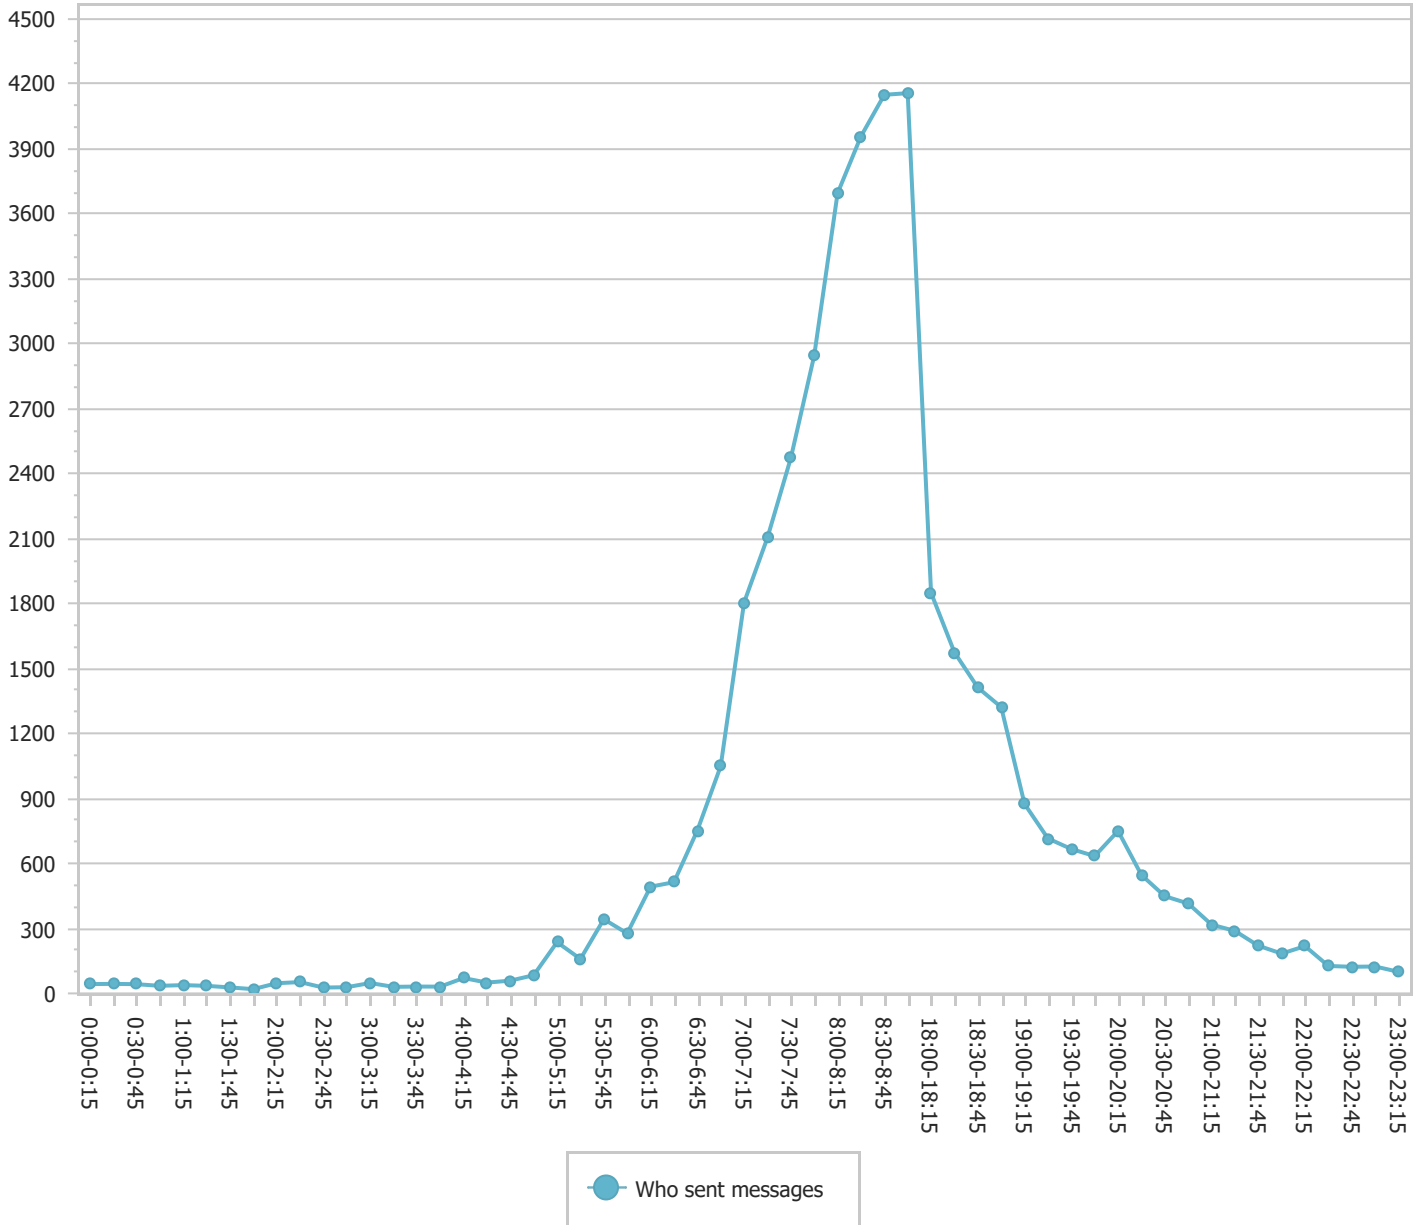

# Hourly average number of mailboxes sending messages outside working hours from 01/01/2023 to 01/15/2023

Entire organization - All days of the week, n recipient counted once, Out of work schedules

Recipient count per hour (average)

	Who sent messages	Who received messages
Distinct recipients (171 Quarter of an hour) :	15,276 recipients	18,516 recipients