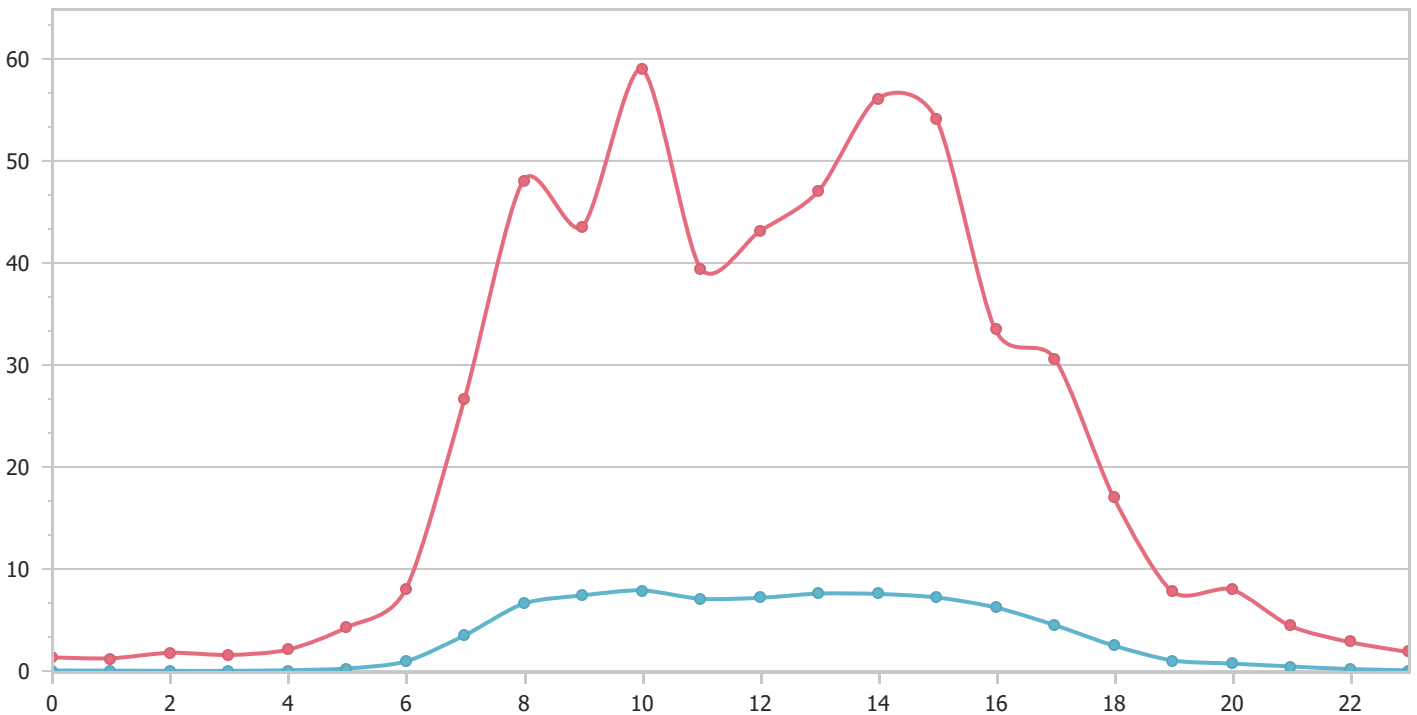

# Message Breakdown by Hour of the Day from 01/15/2023 to 01/18/2023

Entire organization - All days of the week, n recipient counted once

**Office 365**

**Combined days**

Message count per hour (average)

Size (GB) hour (average)

Sent

Received

<b>Total (72 Hour) :</b>	<b>1,232,867 messages (237 GB)</b>	<b>9,521,657 messages (1,629 GB)</b>
<b>Average (72 Hour) :</b>	<b>17,123 messages (3 GB)</b>	<b>132,245 messages (23 GB)</b>