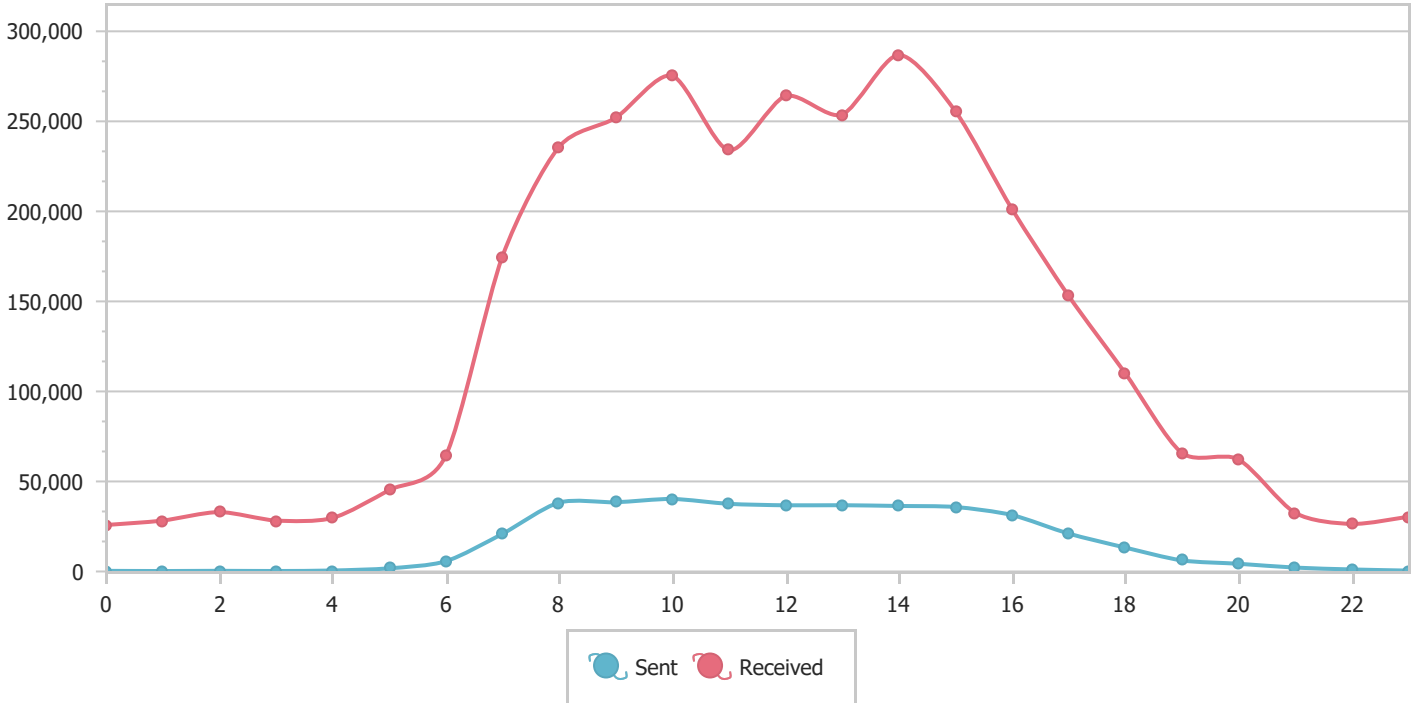

# Message Breakdown by Hour of the Day from 01/15/2023 to 01/18/2023

Entire organization - All days of the week, n recipient counted once

**Office 365**

**Combined days**

Message count per hour (average)

Size (GB) hour (average)

Sent

Received

<b>Total (72 Hour) :</b>	<b>1,232,867 messages (237 GB)</b>	<b>9,521,657 messages (1,629 GB)</b>
<b>Average (72 Hour) :</b>	<b>17,123 messages (3 GB)</b>	<b>132,245 messages (23 GB)</b>