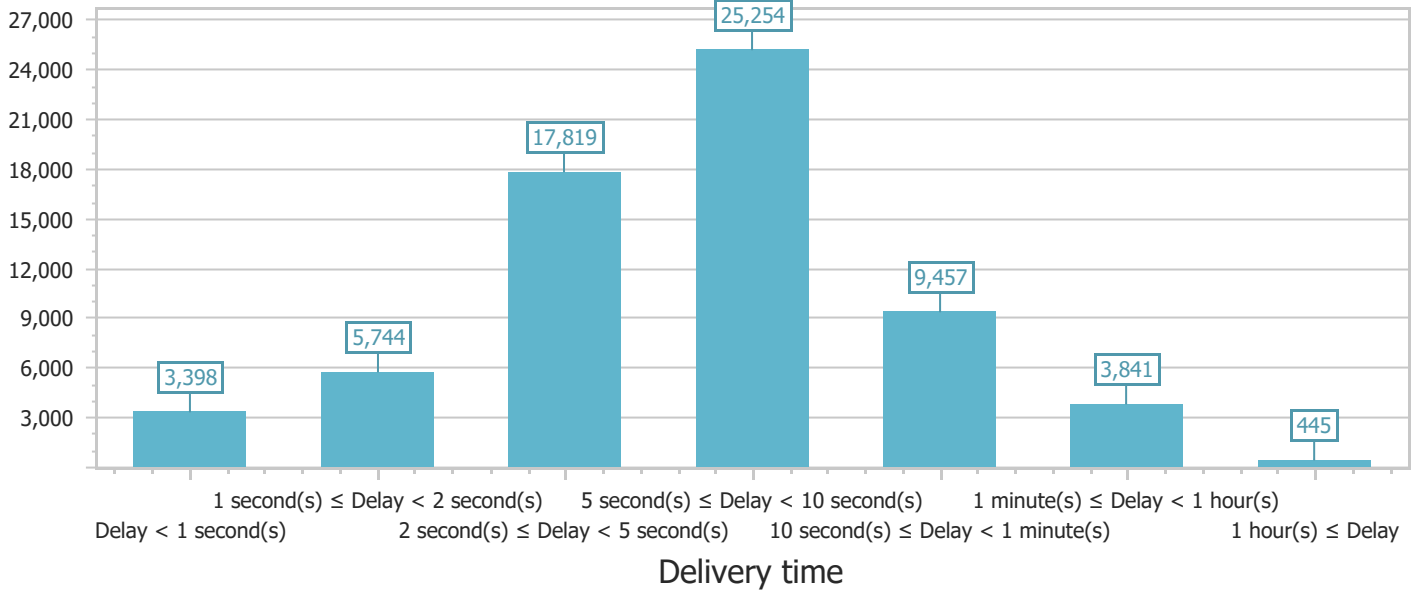

Internal messages delivered on time on 03/01/2023

Selection of Organization Type

Message count

Percentage of delivered messages

65,958 Message(s)

547 MB

Average delivery time: 4m 52

Average size: MB