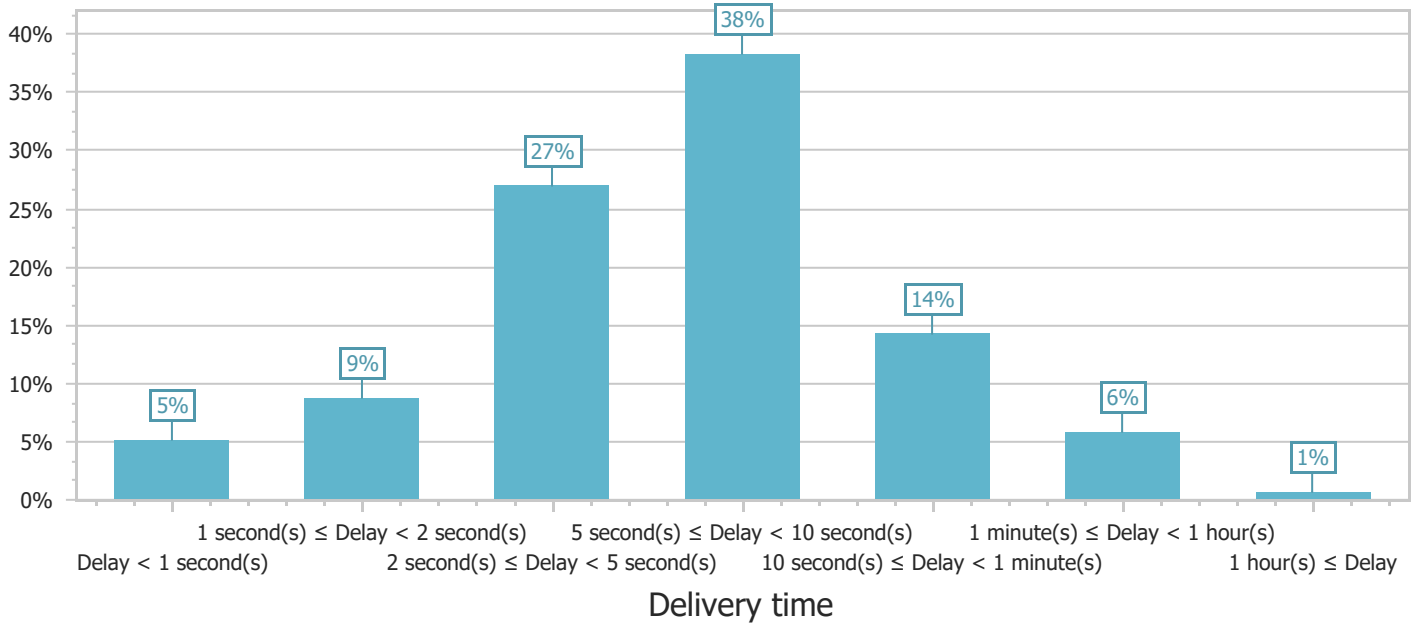

Internal messages delivered on time on 03/01/2023

Selection of Organization Type

Message count

Percentage of delivered messages

65,958 Message(s)

547 MB

Average delivery time: 4m 52

Average size: MB