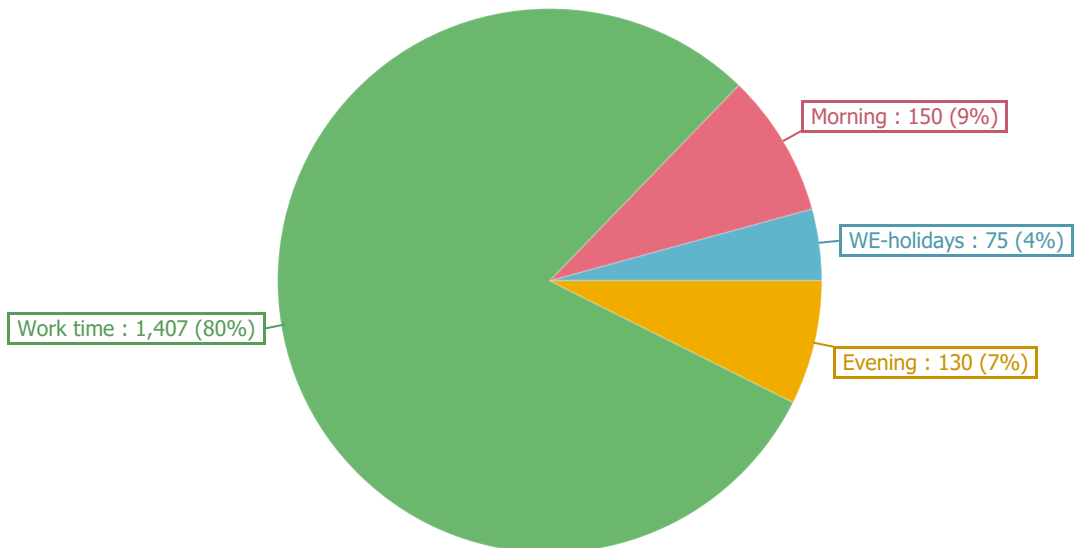

Out-of-hours Message Traffic from 1/1/2023 to 3/9/2023

Selection of Department, sort by out of work time, descending, n recipients counted n times

Administration

Sent messages

Support

Sent messages

	3 Recipients	Out of work time				Total	30%	Total	70%	Total	Hours	
		Morning	Evening	WE-holidays	Total						Earliest	Latest
Grand Total	3 Recipients	456	376	108	940	30%	2,239	70%	3,179	00:12	23:51	