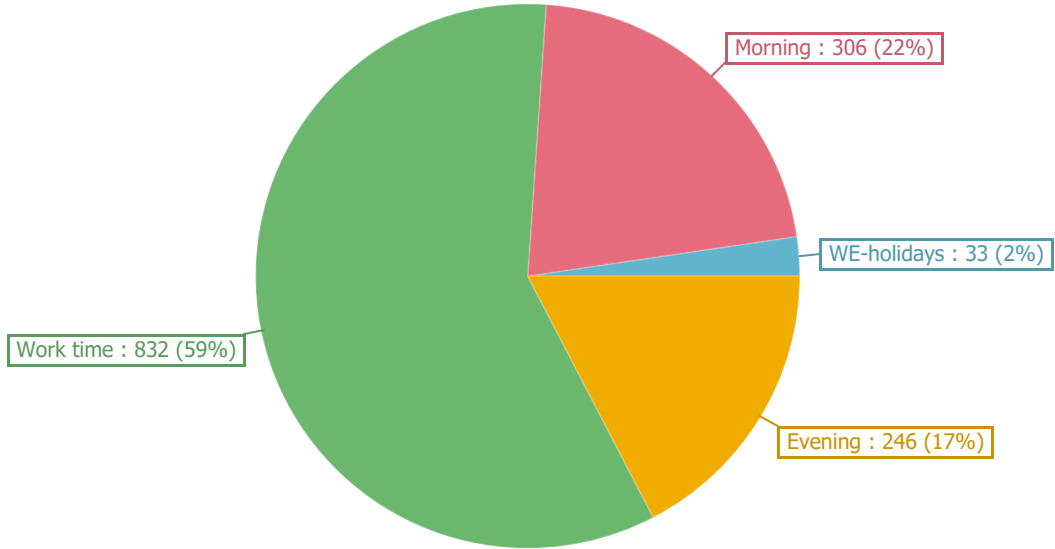

Out-of-hours Message Traffic from 1/1/2023 to 3/9/2023

Selection of Department, sort by out of work time, descending, n recipients counted n times

Administration

Sent messages

Support

Sent messages

	3 Recipients	Out of work time				Total	30%	Total	70%	Total	Hours	
		Morning	Evening	WE-holidays	Total						Earliest	Latest
Grand Total	3 Recipients	456	376	108	940	30%	2,239	70%	3,179	00:12	23:51	