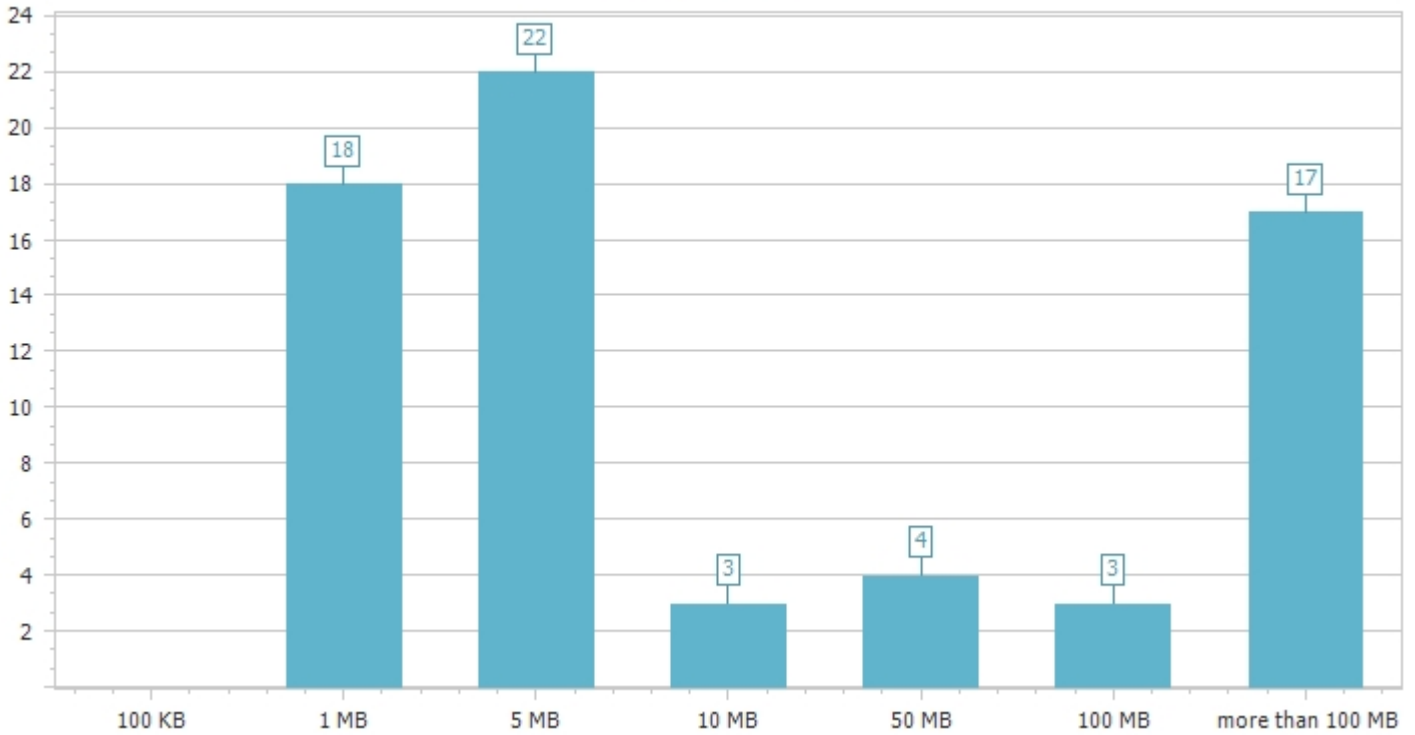

Breakdown of mailboxes by size on 1/10/2022

Entire organization, Mailbox and archive

Mailbox size

Mailbox item count

Mailbox size

Item count

Mailbox count

67

67

Total

56.20 GB

1,433,486

Average

0.84 GB

21,395