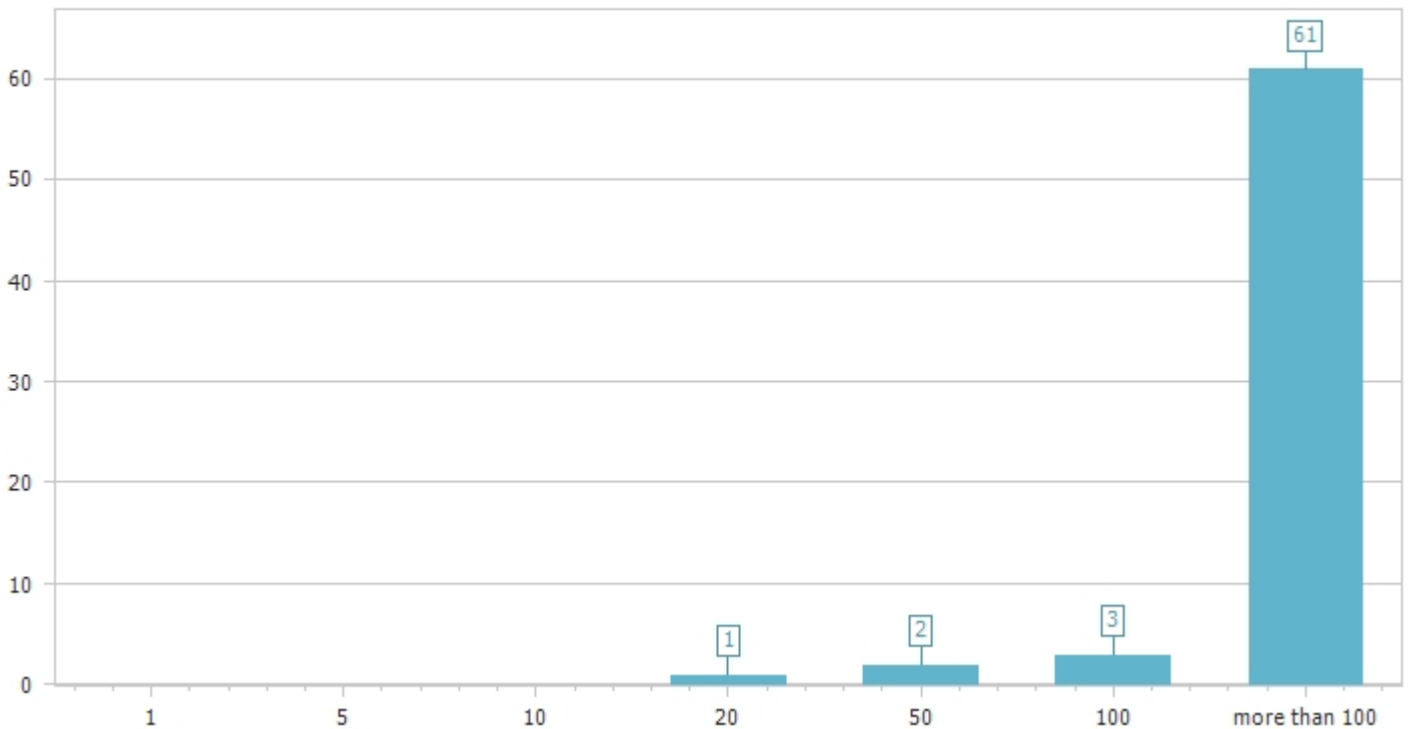

Breakdown of mailboxes by size on 1/10/2022

Entire organization, Mailbox and archive

Mailbox size

Mailbox item count

Mailbox size

Item count

Mailbox count

67

67

Total

56.20 GB

1,433,486

Average

0.84 GB

21,395