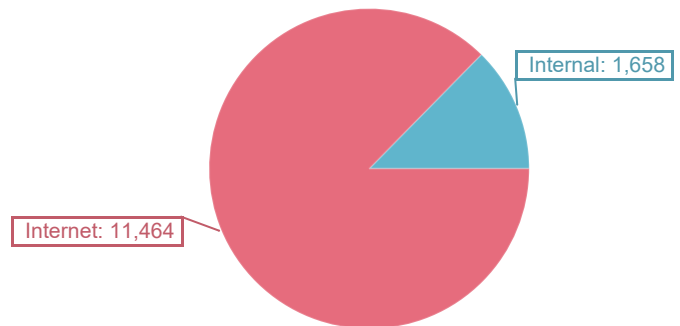

Internal vs. Internet traffic from 1/1/2022 to 12/31/2022

Entire organization, n recipient counted once

Sent message count

Sent message size (MB)

Received message count

Received message size (MB)

	Sent		Received		Total	
	Count	Size (MB)	Count	Size (MB)	Count	Size (MB)
Internal	48,861	1,655	52,211	1,658	101,072	3,314
Internet	5,430	1,236	76,034	11,464	81,464	12,700
Grand Total	54,291	2,891	128,245	13,122	182,536	16,013