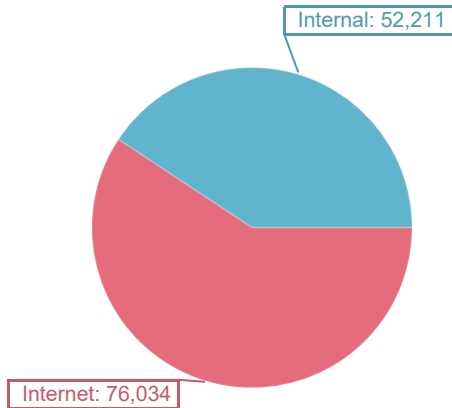

Internal vs. Internet traffic from 1/1/2022 to 12/31/2022

Entire organization, n recipient counted once

Sent message count

Sent message size (MB)

Received message count

Received message size (MB)

	Sent		Received		Total	
	Count	Size (MB)	Count	Size (MB)	Count	Size (MB)
Internal	48,861	1,655	52,211	1,658	101,072	3,314
Internet	5,430	1,236	76,034	11,464	81,464	12,700
Grand Total	54,291	2,891	128,245	13,122	182,536	16,013