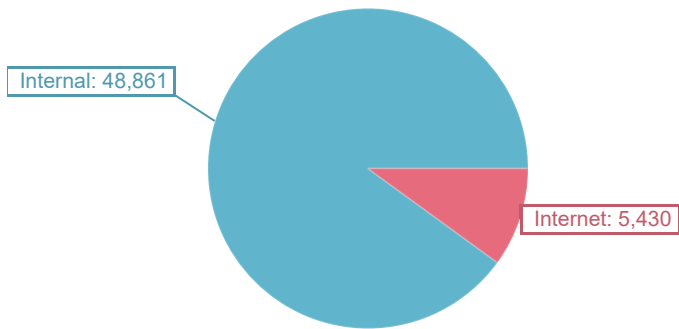

Internal vs. Internet traffic from 1/1/2022 to 12/31/2022

Entire organization, n recipient counted once

Sent message count

Sent message size (MB)

Received message count

Received message size (MB)

	Sent		Received		Total	
	Count	Size (MB)	Count	Size (MB)	Count	Size (MB)
Internal	48,861	1,655	52,211	1,658	101,072	3,314
Internet	5,430	1,236	76,034	11,464	81,464	12,700
Grand Total	54,291	2,891	128,245	13,122	182,536	16,013