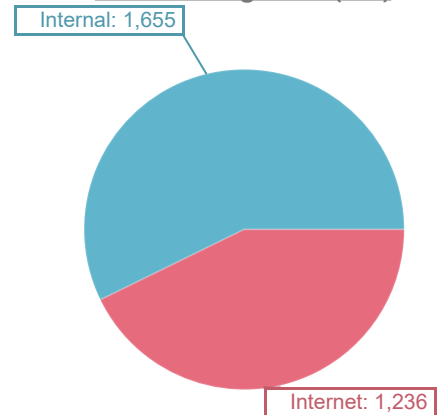

Internal vs. Internet traffic from 1/1/2022 to 12/31/2022

Entire organization, n recipient counted once

Sent message count

Sent message size (MB)

Received message count

Received message size (MB)

	Sent		Received		Total	
	Count	Size (MB)	Count	Size (MB)	Count	Size (MB)
Internal	48,861	1,655	52,211	1,658	101,072	3,314
Internet	5,430	1,236	76,034	11,464	81,464	12,700
Grand Total	54,291	2,891	128,245	13,122	182,536	16,013