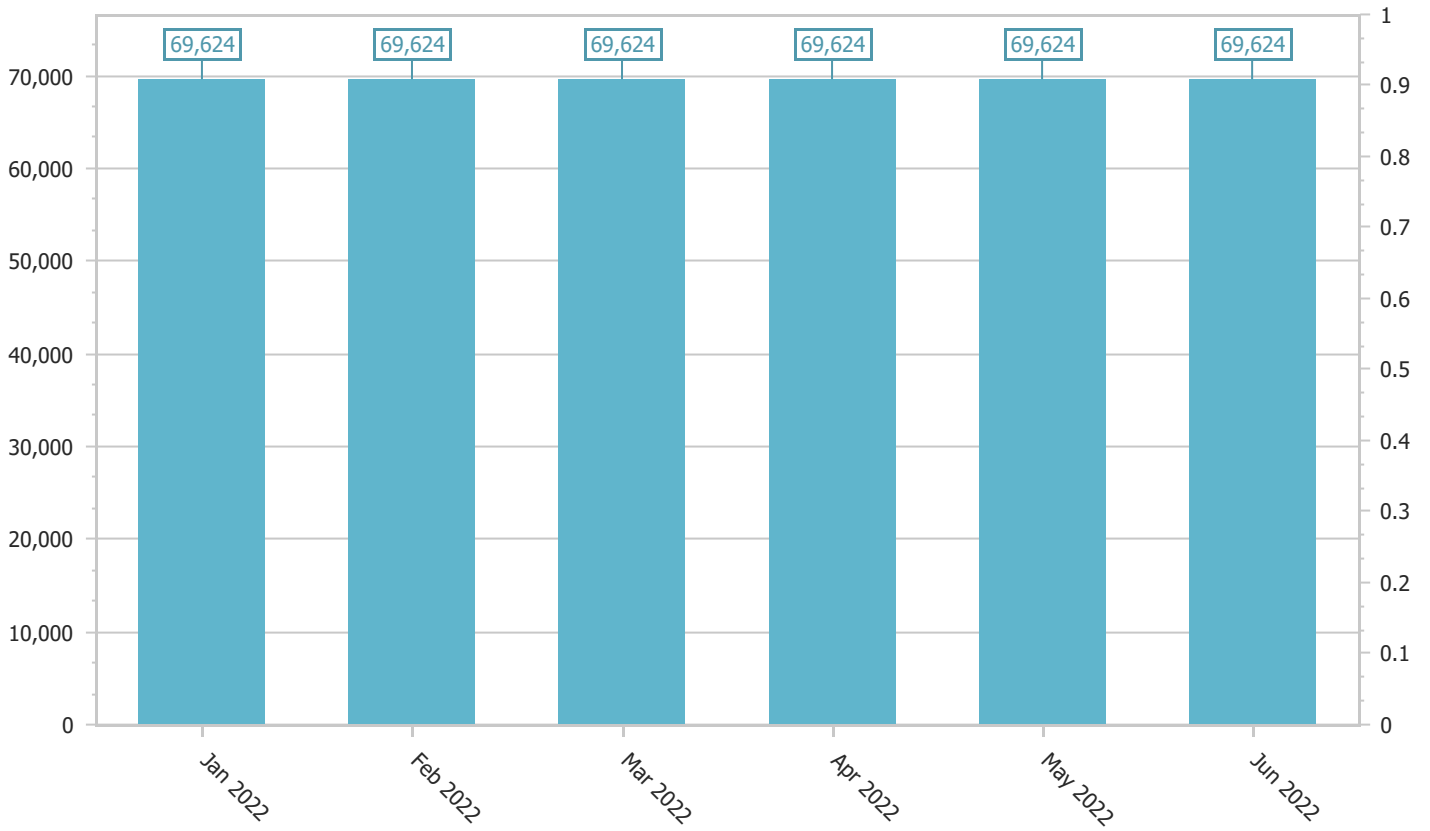

Database Size Growth from 1/1/2022 to 6/30/2022

Selection of DAG, Time interval: Months, Database cumulative size

Dag2016

Database cumulative size (MB)

Transaction log cumulative size (MB)

Database Size Growth from 1/1/2022 to 6/30/2022

Selection of DAG, Time interval: Months, Database cumulative size

Dag2019

Database cumulative size (MB)

Transaction log cumulative size (MB)