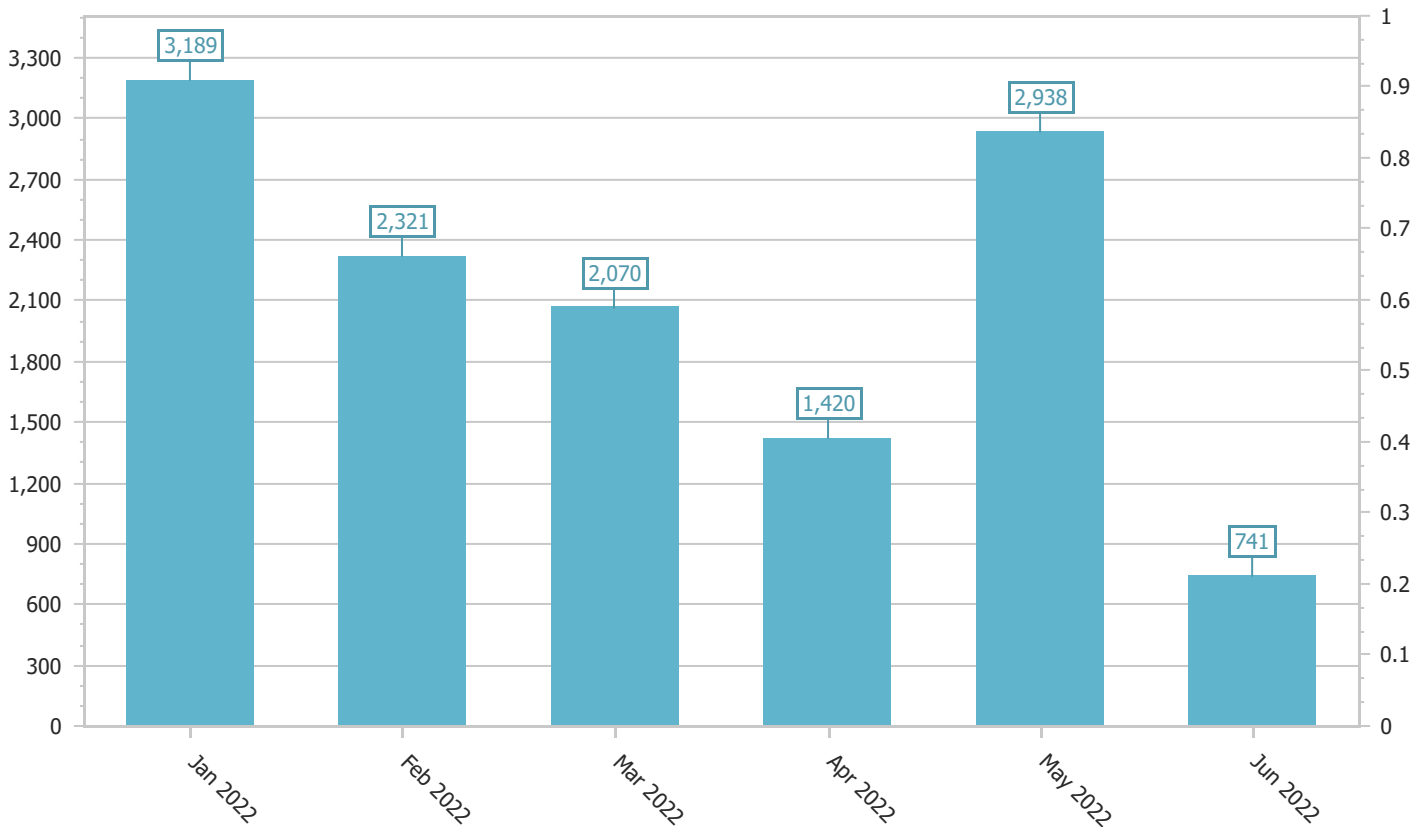

Database Size Growth from 1/1/2022 to 6/30/2022

Selection of DAG, Time interval: Months, Database cumulative size

Dag2016

Database cumulative size (MB)

Transaction log cumulative size (MB)

Database Size Growth from 1/1/2022 to 6/30/2022

Selection of DAG, Time interval: Months, Database cumulative size

Dag2019

Database cumulative size (MB)

Transaction log cumulative size (MB)