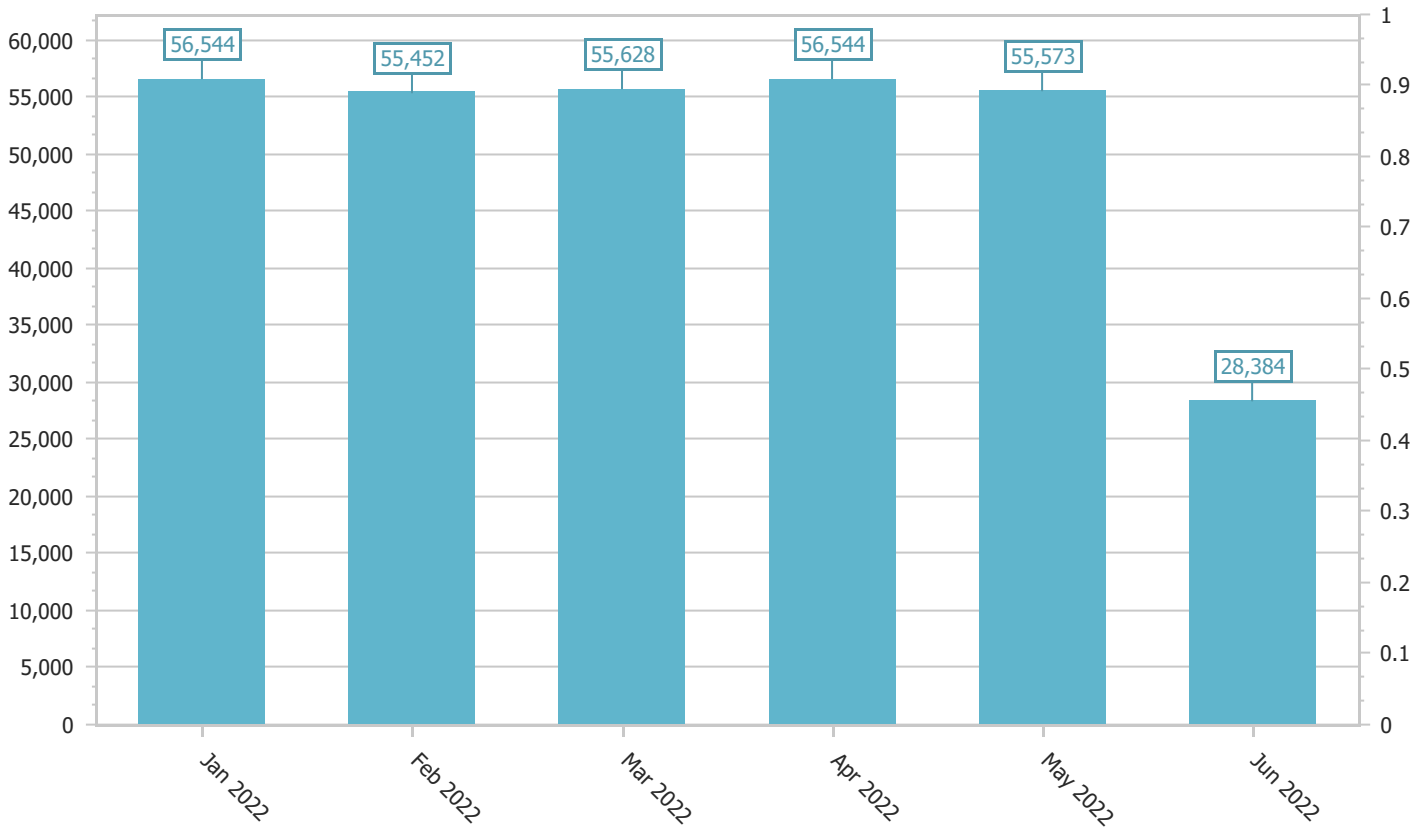

Database Size Growth from 1/1/2022 to 6/30/2022

Selection of DAG, Time interval: Months, Database cumulative size

Dag2016

Database cumulative size (MB)

Transaction log cumulative size (MB)

Database Size Growth from 1/1/2022 to 6/30/2022

Selection of DAG, Time interval: Months, Database cumulative size

Dag2019

Database cumulative size (MB)

Transaction log cumulative size (MB)