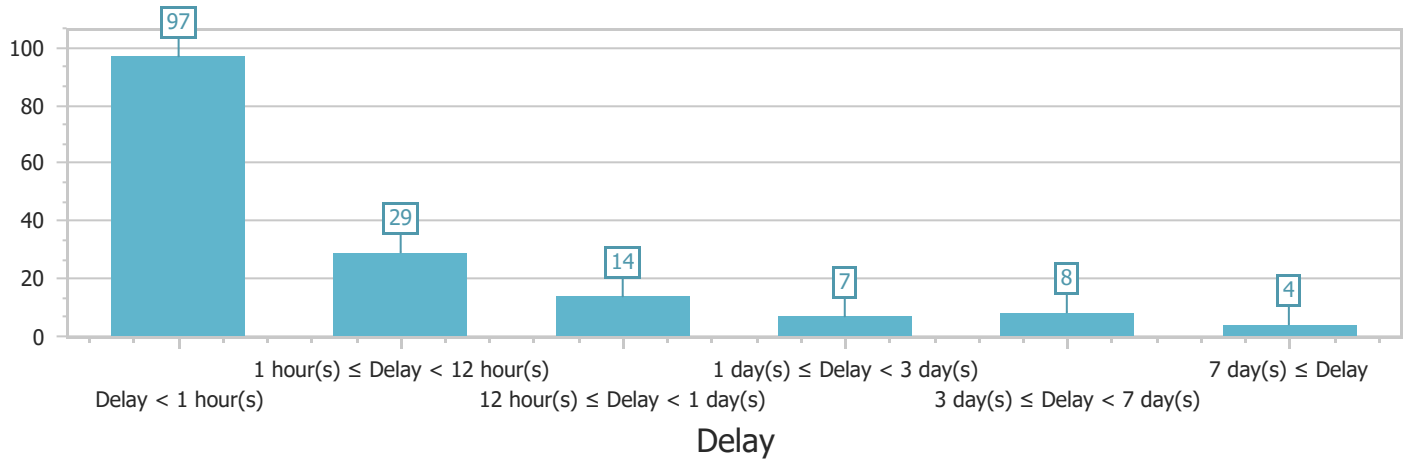

Message Breakdown by Response Time for the Sales Mailbox as of 3/9/2023

Selection of recipients: All item types

Forward

Reply to sender

Reply to all

Message Breakdown by Response Time for the Sales Mailbox as of 3/9/2023

Selection of recipients: All item types

Mailboxes selected:	2
Mailboxes matching criteria:	2
Mailboxes not matching criteria:	0
Inaccessible or deleted mailboxes:	0