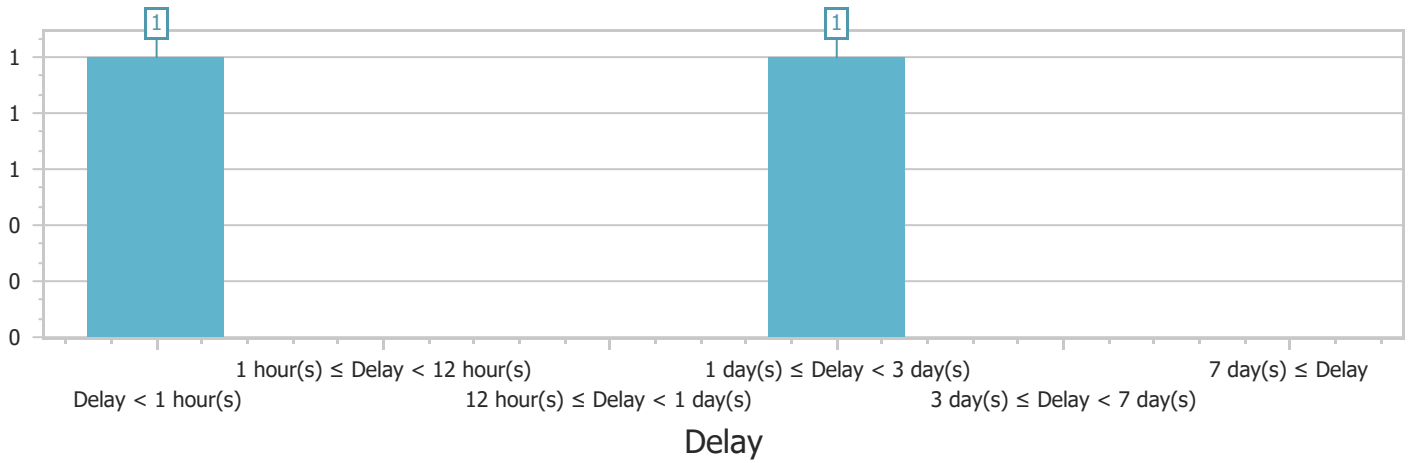

Message Breakdown by Response Time for the Sales Mailbox as of 3/9/2023

Selection of recipients: All item types

Forward

Reply to sender

Reply to all

Message Breakdown by Response Time for the Sales Mailbox as of 3/9/2023

Selection of recipients: All item types

Mailboxes selected:	2
Mailboxes matching criteria:	2
Mailboxes not matching criteria:	0
Inaccessible or deleted mailboxes:	0