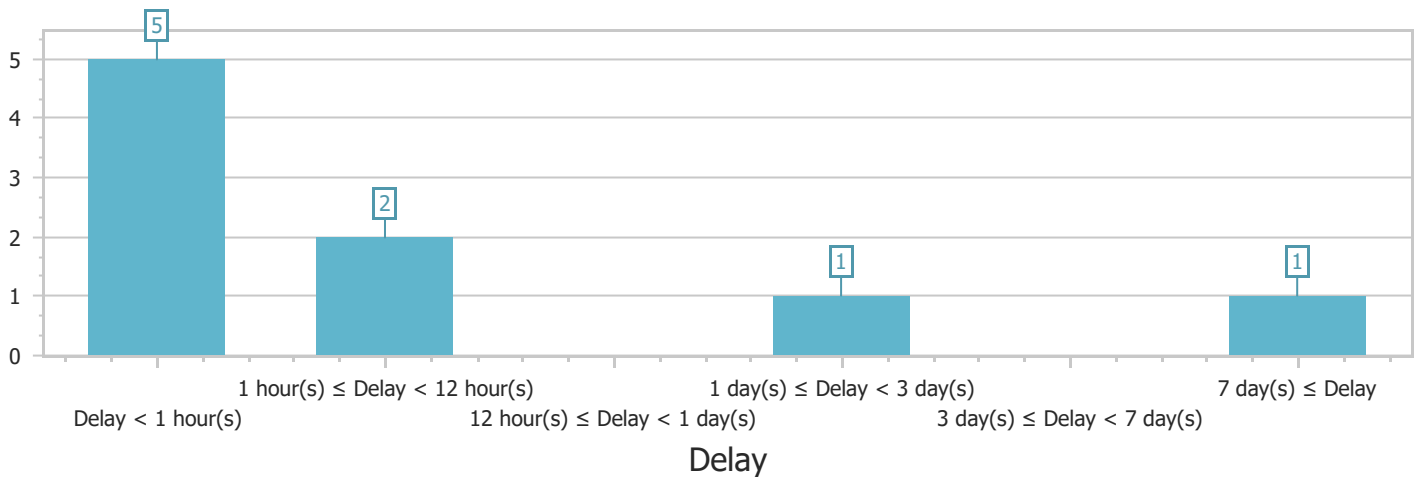

Message Breakdown by Response Time for the Sales Mailbox as of 3/9/2023

Selection of recipients: All item types

Forward

Reply to sender

Reply to all

Message Breakdown by Response Time for the Sales Mailbox as of 3/9/2023

Selection of recipients: All item types

Mailboxes selected:	2
Mailboxes matching criteria:	2
Mailboxes not matching criteria:	0
Inaccessible or deleted mailboxes:	0