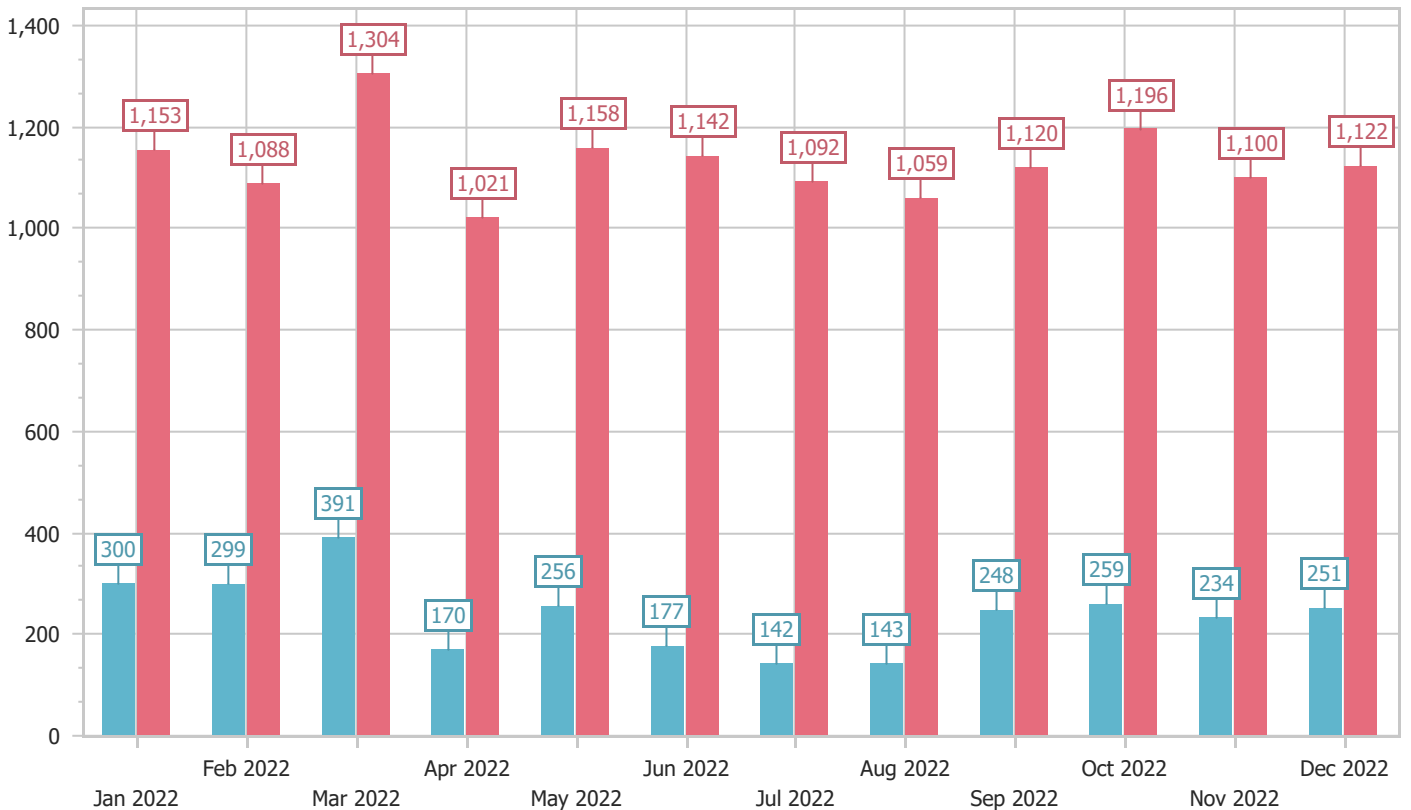

Global Traffic Growth from 1/1/2022 to 12/31/2022

Entire organization, Time interval: Months, Totals, n recipient counted once

Message count

Size (MB)

Sent	54,156 messages	2,871 MB
Received	159,512 messages	13,557 MB