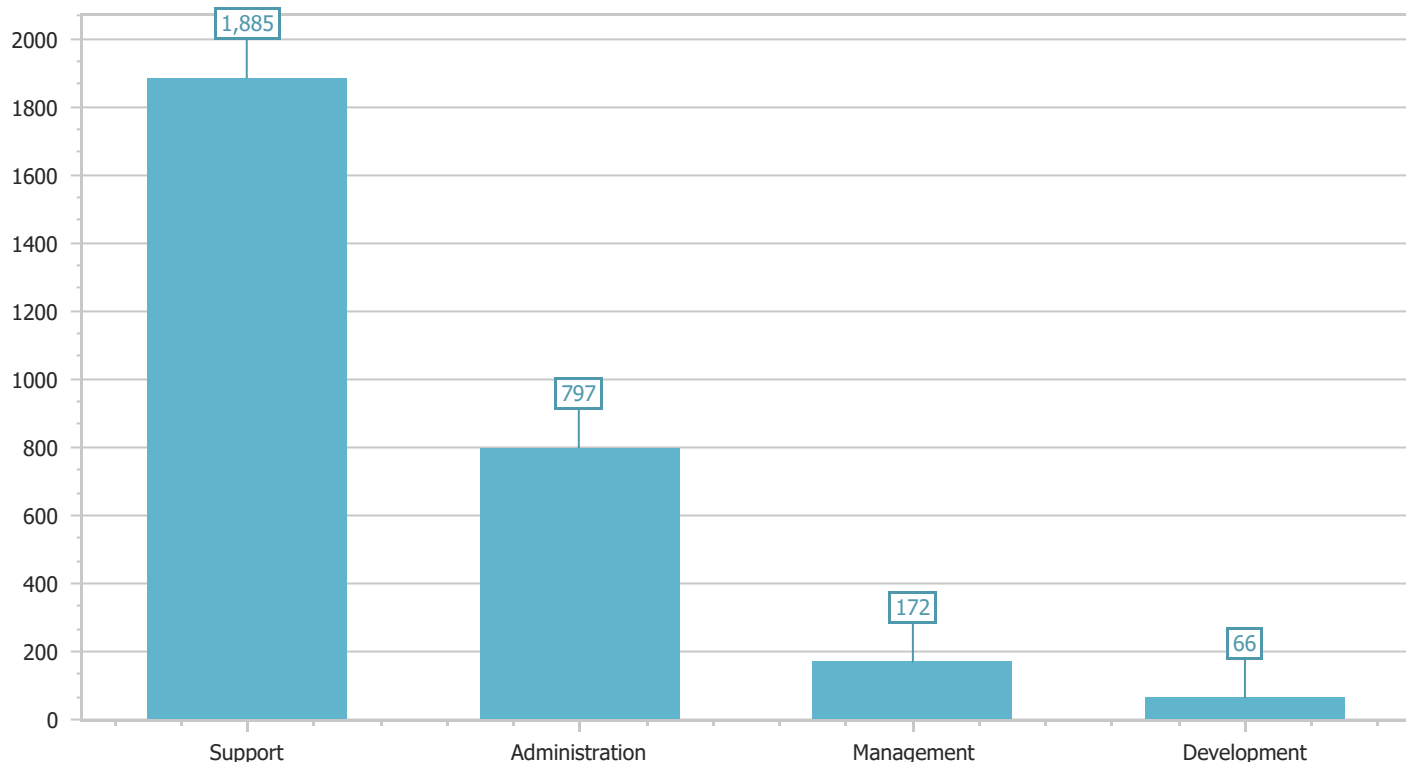

Top Departments by number of messages sent internally from 1/1/2023 to 3/9/2023

Selection of Department, Top 10 Biggest Message count Sent, sort by message count, sent, ascending, n recipient counted once

	Sent		Received	
	Message count	Size (KB)	Message count	Size (KB)
Development	66	2,796	726	54,721
Management	172	24,757	1,495	76,231
Administration	797	9,776	0	0
Support	1,885	173,859	1,402	88,069
Grand Total	2,920	211,188	3,623	219,021