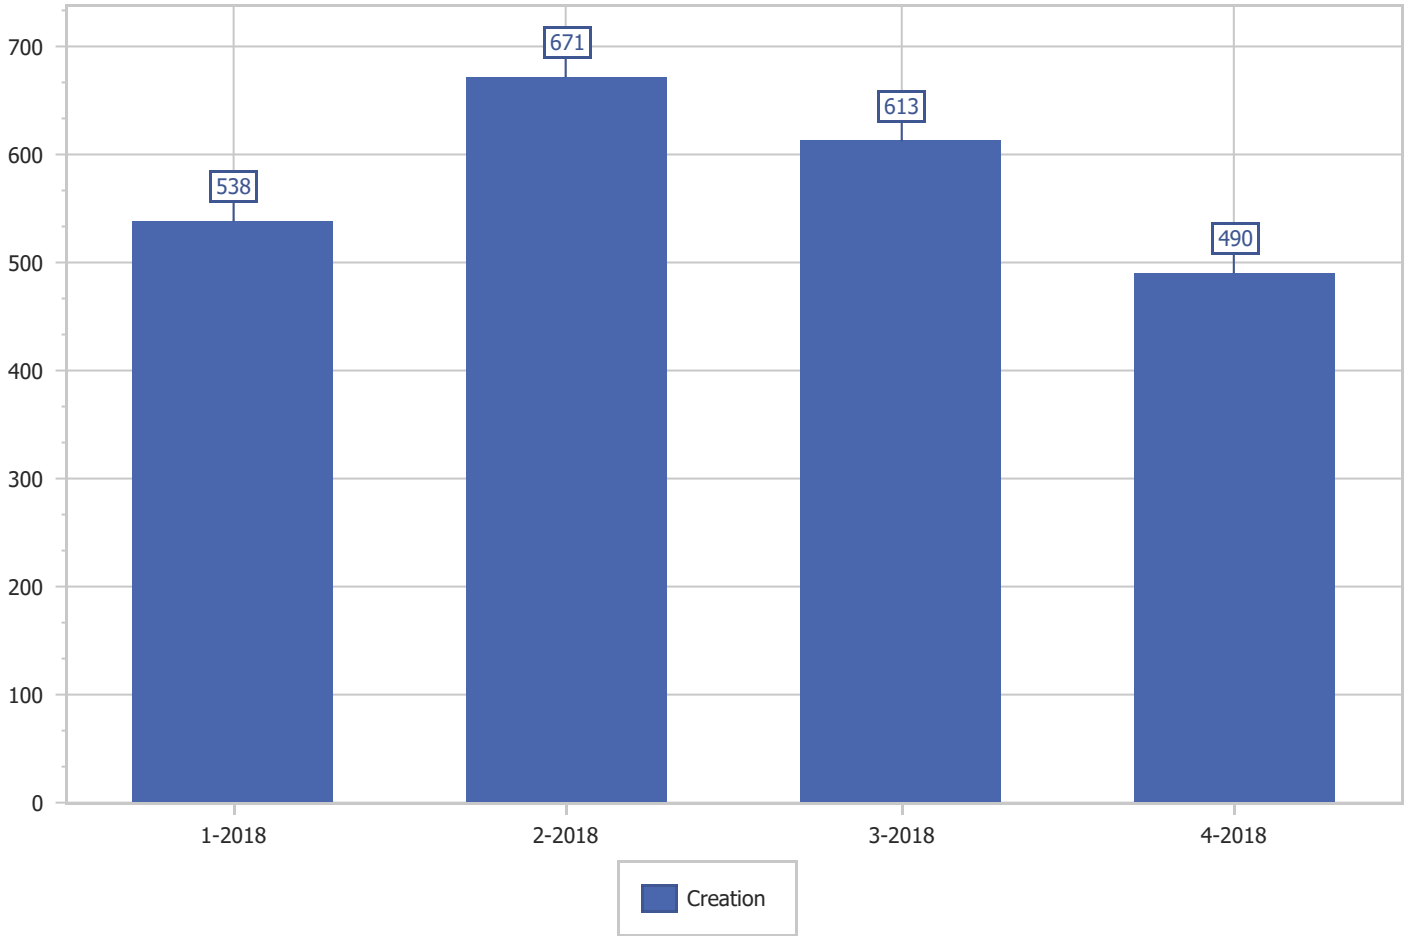

Recipients added to Office 365 from 1/1/2018 to 12/31/2018

Selection of Organization Type, Time interval: Quarter

Office 365

Number of recipients

	Creation	Total
Total	2,312	2,312