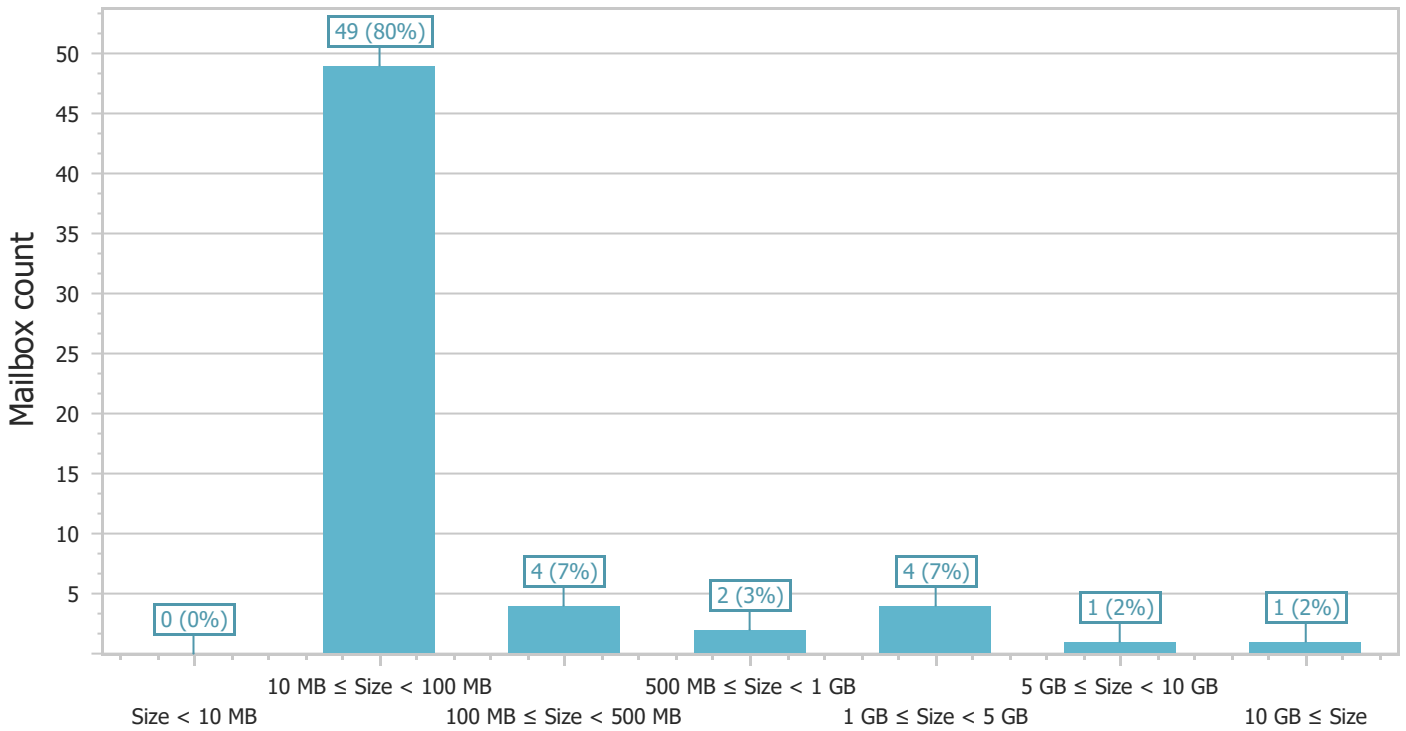

# Breakdown of mailboxes by size on 3/9/2023

Entire organization

Mailbox breakdown by size

Mailbox breakdown by item count

	Mailbox size	Item count
<b>Total (61 mailboxes)</b>	<b>43.46 GB</b>	<b>488,973</b>
<b>Average</b>	<b>0.71 GB</b>	<b>8,016</b>
<b>Biggest by size</b>	<b>24.11 GB</b>	<b>137,603</b>
<b>Biggest by item count</b>	<b>24.11 GB</b>	<b>137,603</b>