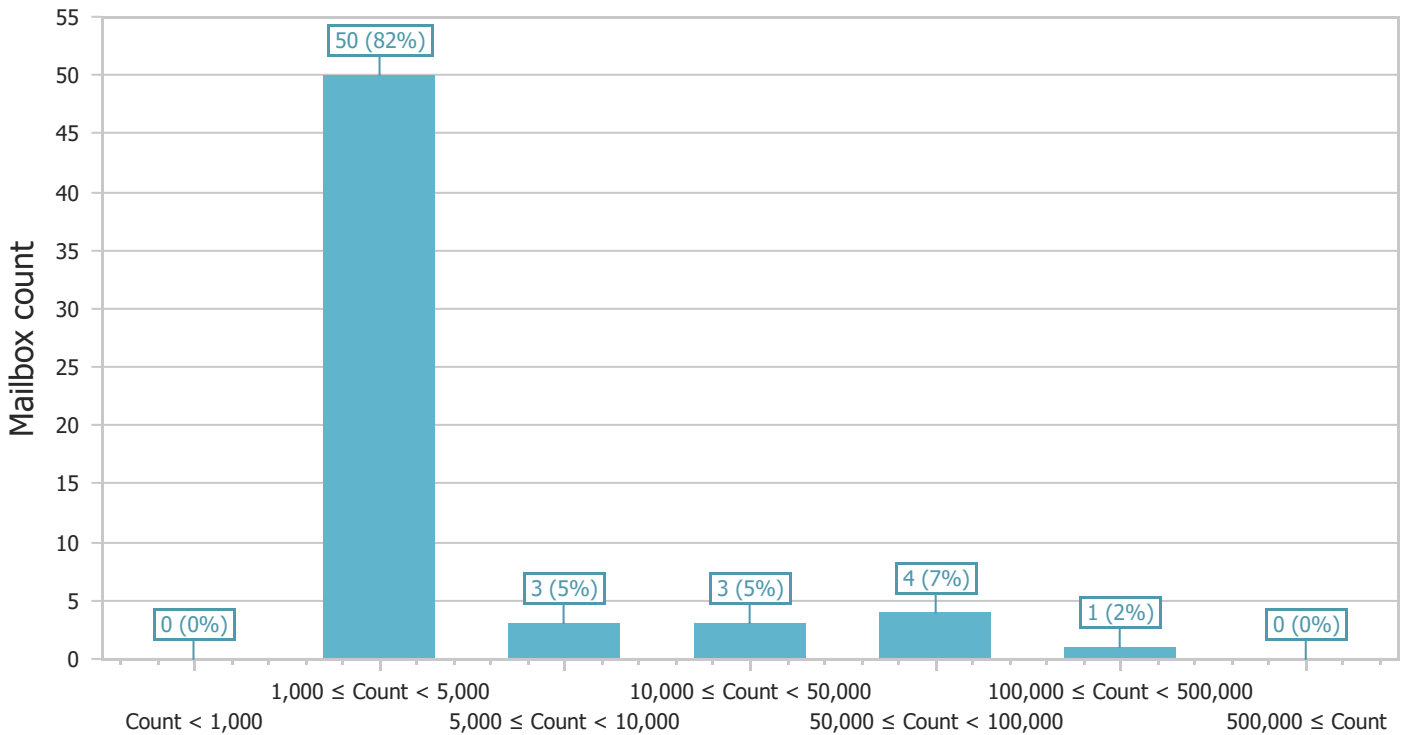

# Breakdown of mailboxes by size on 3/9/2023

Entire organization

Mailbox breakdown by size

Mailbox breakdown by item count

	Mailbox size	Item count
<b>Total (61 mailboxes)</b>	<b>43.46 GB</b>	<b>488,973</b>
<b>Average</b>	<b>0.71 GB</b>	<b>8,016</b>
<b>Biggest by size</b>	<b>24.11 GB</b>	<b>137,603</b>
<b>Biggest by item count</b>	<b>24.11 GB</b>	<b>137,603</b>