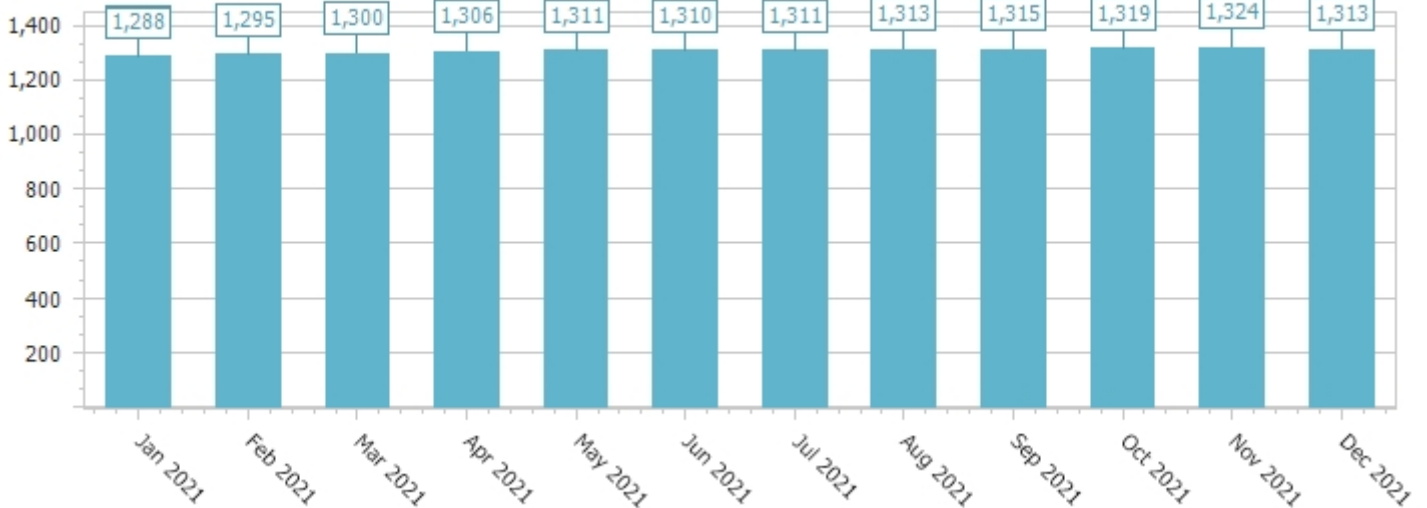

# Public Folder Size Growth from 1/1/2021 to 12/31/2021

Entire organization, Time interval: Months, Public folder average size

Average size (MB)

Average item count

Folder count