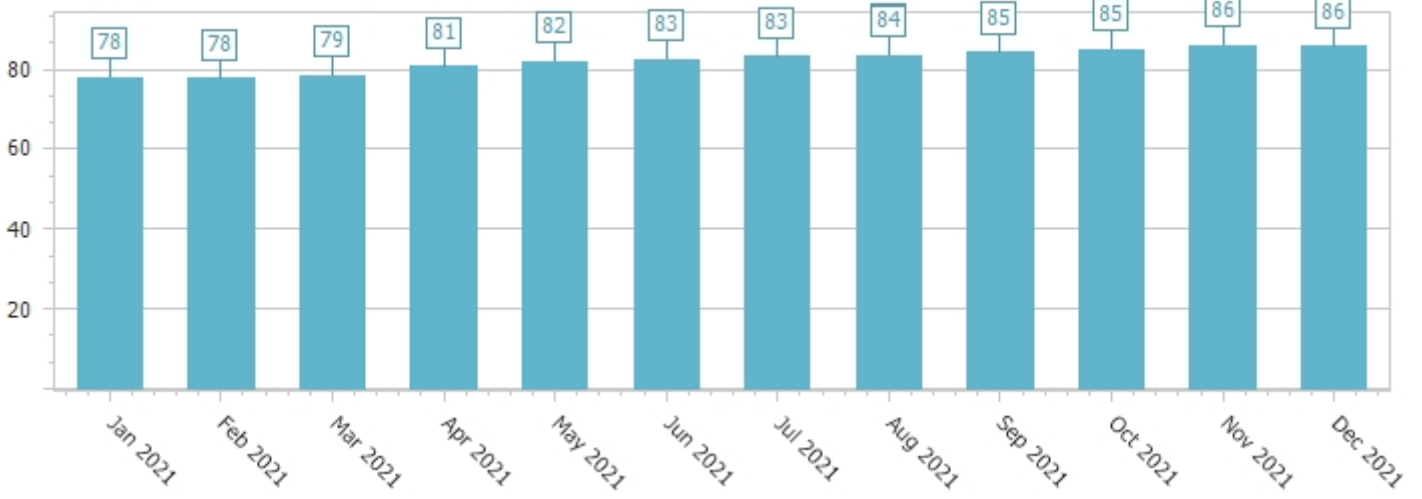

# Public Folder Size Growth from 1/1/2021 to 12/31/2021

Entire organization, Time interval: Months, Public folder average size

Average size (MB)

Average item count

Folder count