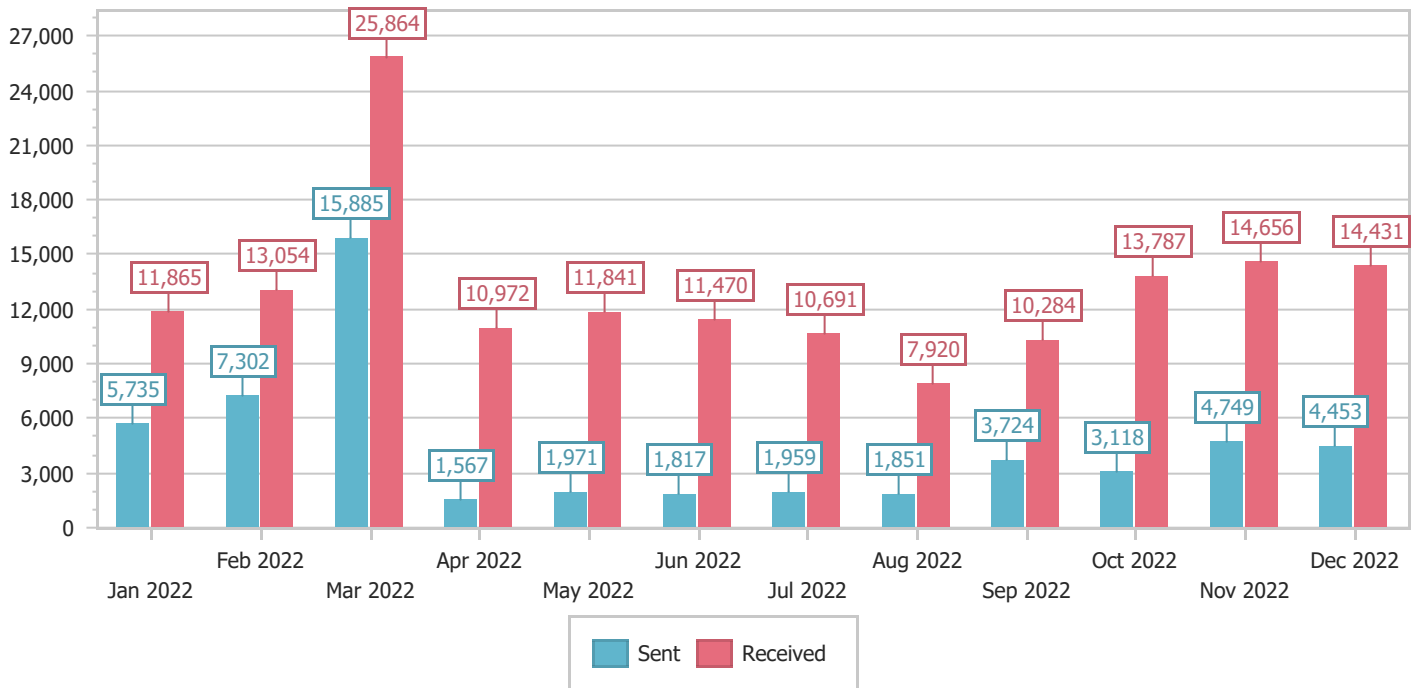

Office 365 Mailbox Traffic Growth from 1/1/2022 to 12/31/2022

Selection of Organization Type, Time interval: Months, n recipient counted once

Office 365

Message count

Size (MB)

12 distinct recipients	Sent		Received	
	Count	Size (MB)	Count	Size (MB)
Total	54,131	2,870	156,835	13,320
Average/recipient	4,511	239	13,070	1,110
Average/recipient/Month	376	20	1,089	93