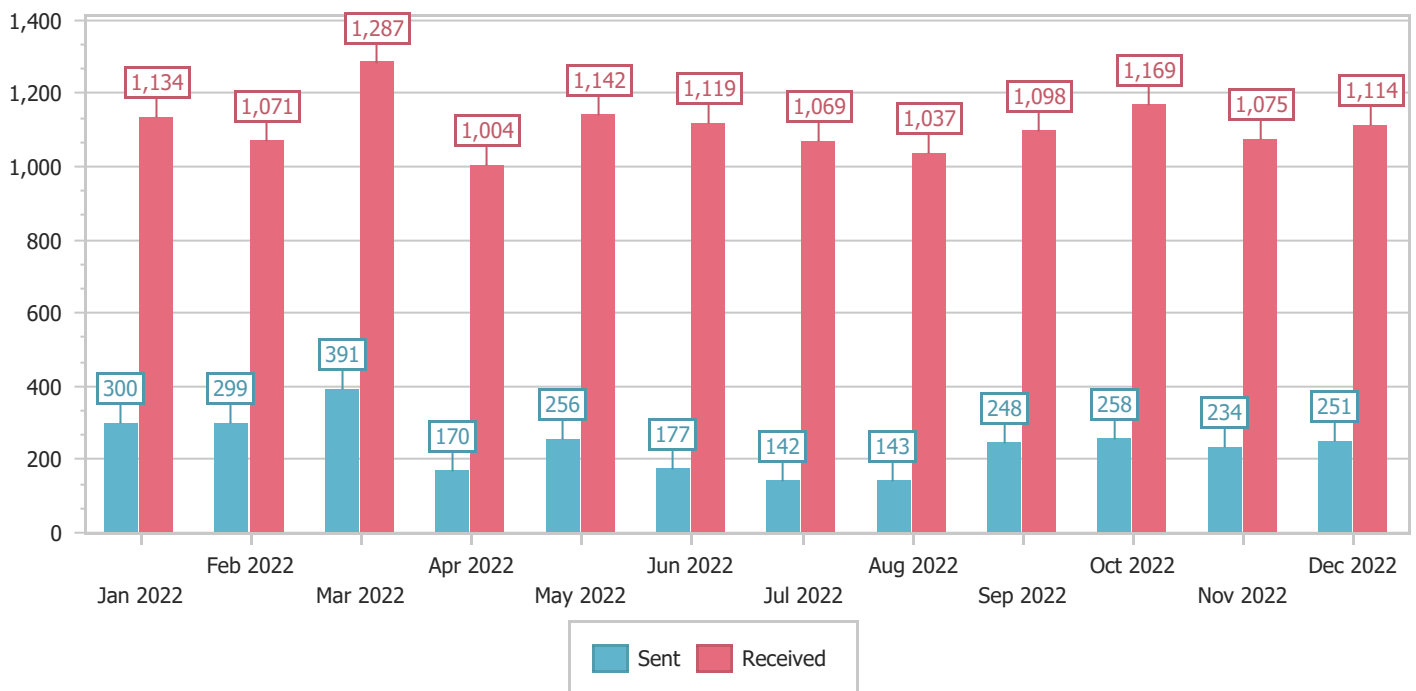

Office 365 Mailbox Traffic Growth from 1/1/2022 to 12/31/2022

Selection of Organization Type, Time interval: Months, n recipient counted once

Office 365

Message count

Size (MB)

12 distinct recipients	Sent		Received	
	Count	Size (MB)	Count	Size (MB)
Total	54,131	2,870	156,835	13,320
Average/recipient	4,511	239	13,070	1,110
Average/recipient/Month	376	20	1,089	93