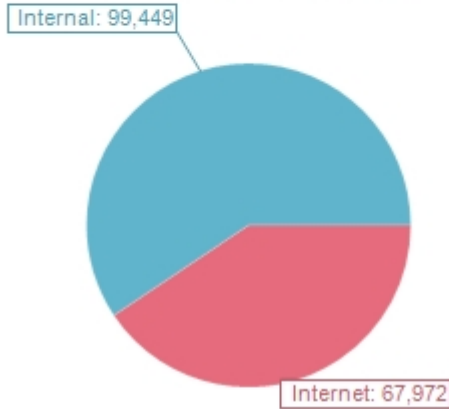

Exchange traffic vs. Internet traffic from 1/1/2022 au 3/16/2022

Entire organization, n recipient counted once

Sent message count

Sent message size (MB)

Received message count

Received message size (MB)

	Sent		Received		Total	
	Count	Size (MB)	Count	Size (MB)	Count	Size (MB)
Internal	89,359	1,082	99,449	1,794	188,808	2,876
Internet	1,152	303	67,972	2,358	69,124	2,661
Grand Total	90,511	1,385	167,421	4,152	257,932	5,537