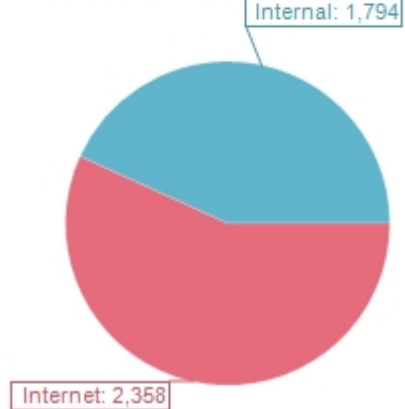

Exchange traffic vs. Internet traffic from 1/1/2022 au 3/16/2022

Entire organization, n recipient counted once

Sent message count

Sent message size (MB)

Received message count

Received message size (MB)

	Sent		Received		Total	
	Count	Size (MB)	Count	Size (MB)	Count	Size (MB)
Internal	89,359	1,082	99,449	1,794	188,808	2,876
Internet	1,152	303	67,972	2,358	69,124	2,661
Grand Total	90,511	1,385	167,421	4,152	257,932	5,537