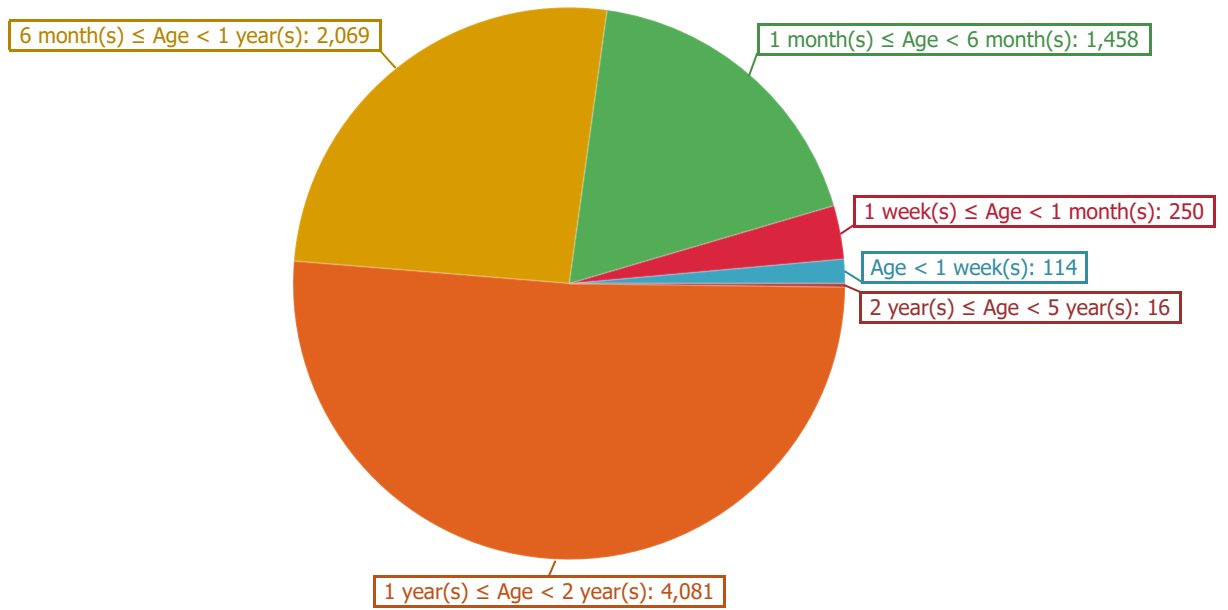

Item Breakdown by Age on 3/9/2023

Selection of recipients: All item types

Item count

Size (MB)

Item Breakdown by Age on 3/9/2023

Selection of recipients: All item types

Mailboxes selected:	1
Mailboxes matching criteria:	1
Mailboxes not matching criteria:	0
Inaccessible or deleted mailboxes:	0