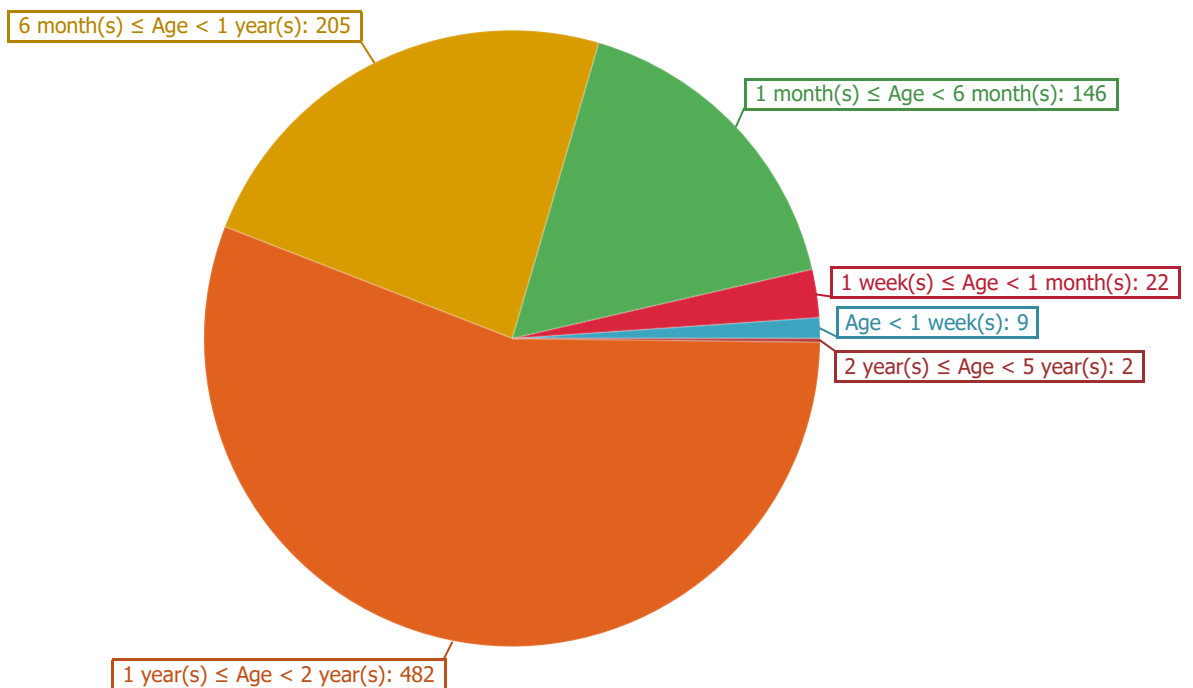

Item Breakdown by Age on 3/9/2023

Selection of recipients: All item types

Item count

Size (MB)

Item Breakdown by Age on 3/9/2023

Selection of recipients: All item types

Mailboxes selected:	1
Mailboxes matching criteria:	1
Mailboxes not matching criteria:	0
Inaccessible or deleted mailboxes:	0