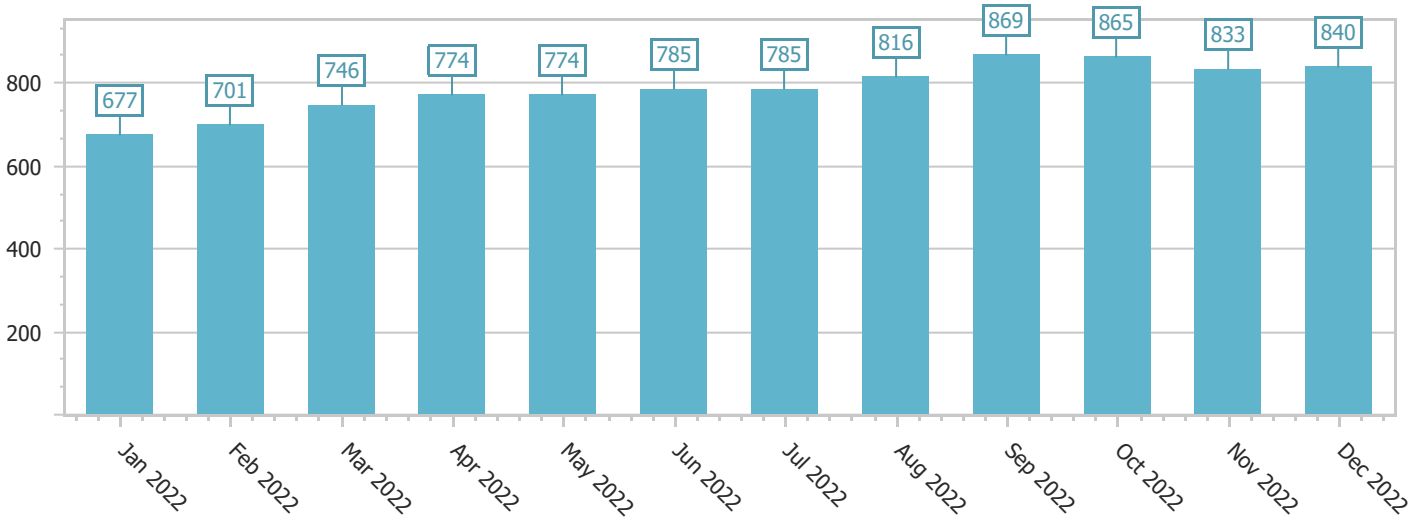

Public Folder Size Growth from 1/1/2022 to 12/31/2022

Selection of Display name, Time interval: Months, Public folder average size

Average size (MB)

Average item count

Folder count