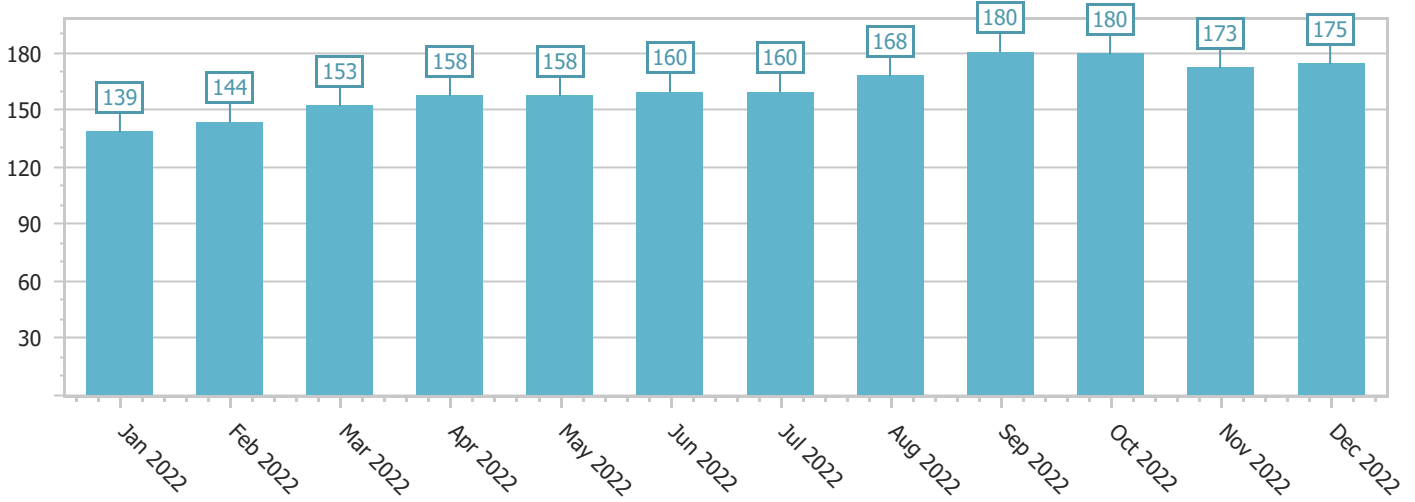

Public Folder Size Growth from 1/1/2022 to 12/31/2022

Selection of Display name, Time interval: Months, Public folder average size

Average size (MB)

Average item count

Folder count