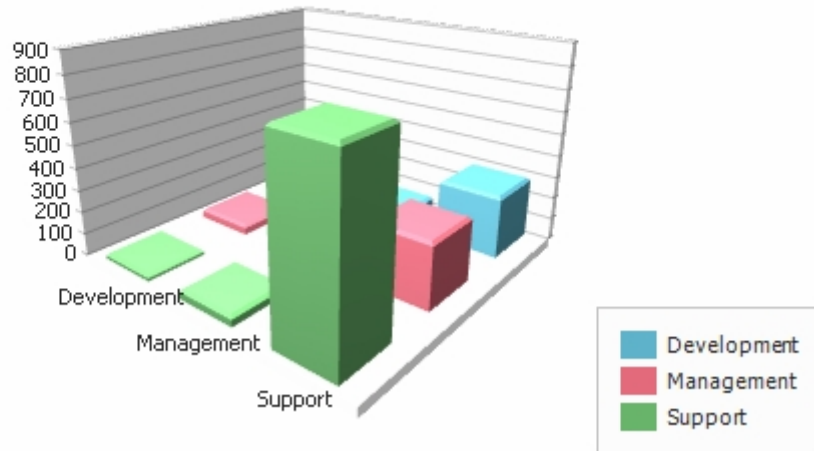

Inter Department Traffic from 1/1/2023 to 3/9/2023

Selection of Department - Top 10 Biggest Message count Sent

Senders	Recipients						Grand Total	
	Development		Management		Support		Count	Size (MB)
	Count	Size (MB)	Count	Size (MB)	Count	Size (MB)		
Development	3	0	47	2	29	1	79	2
Management	53	2	14	1	45	9	112	12
Support	285	40	289	33	821	66	1,395	139
Grand Total	341	42	350	35	895	76	1,586	153

Message count

Size (MB)