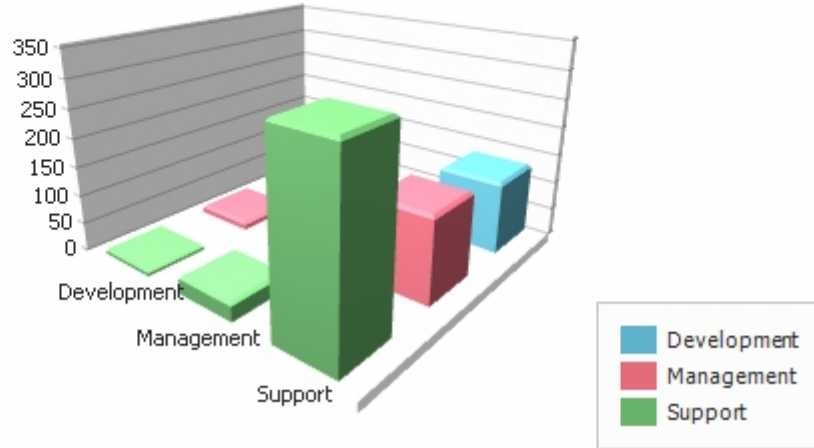

# Inter Department Traffic from 12/1/2021 to 12/31/2021

Selection of Department - Top 10 (Graph) Biggest, Message count, Sent

Senders	Recipients						Grand Total	
	Development		Management		Support		Count	Size (MB)
	Count	Size (MB)	Count	Size (MB)	Count	Size (MB)		
Development			15	0	11	0	26	0
Management	14	0	39	4	32	3	85	7
Support	128	17	148	18	323	28	599	62
<b>Grand Total</b>	<b>142</b>	<b>17</b>	<b>202</b>	<b>22</b>	<b>366</b>	<b>31</b>	<b>710</b>	<b>70</b>

Message count

Size (MB)