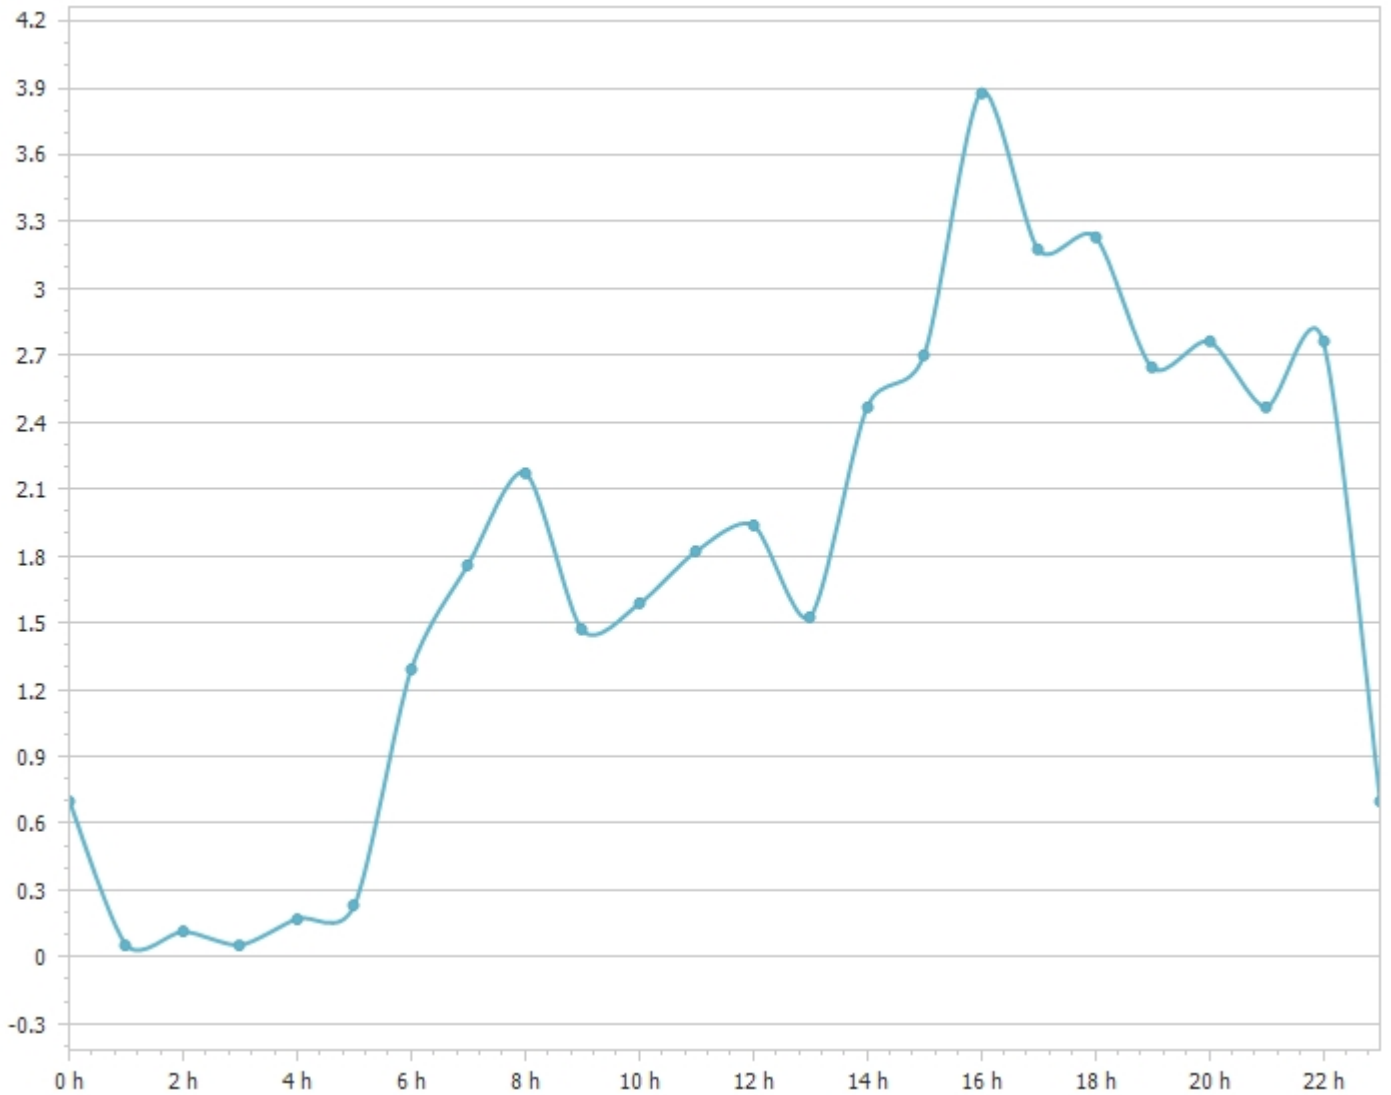

OWA User Breakdown by Hour of the Day from 12/15/2022 to 12/31/2022

All days of the week

Hourly average user count

Total (408 hours) :

75 distinct users

Average :

2 distinct users/hour