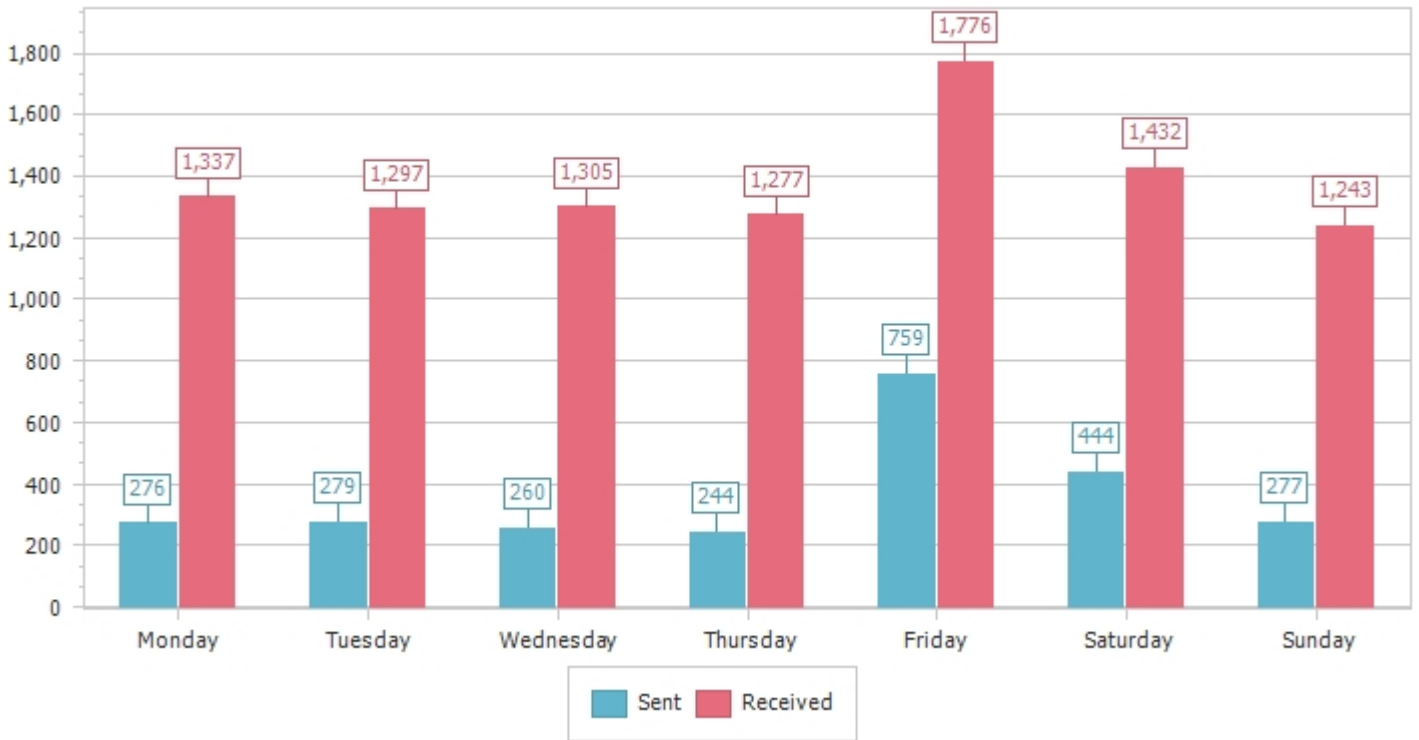

Average daily traffic in Office 365 from 12/1/2021 to 12/31/2021

Selection of Organization Type - All days of the week, n recipient counted once

Message count per day (average)

Size (MB) per day (average)

| | | |
|------------------------------|--------------------------------|----------------------------------|
| Total (31 Days) : | 11,418 messages(368 MB) | 43,021 messages(1,626 MB) |
| Average (31 Days) : | 368 messages(12 MB) | 1,388 messages(52 MB) |
| Average (Days/Week) : | 363 messages(12 MB) | 1,381 messages(52 MB) |