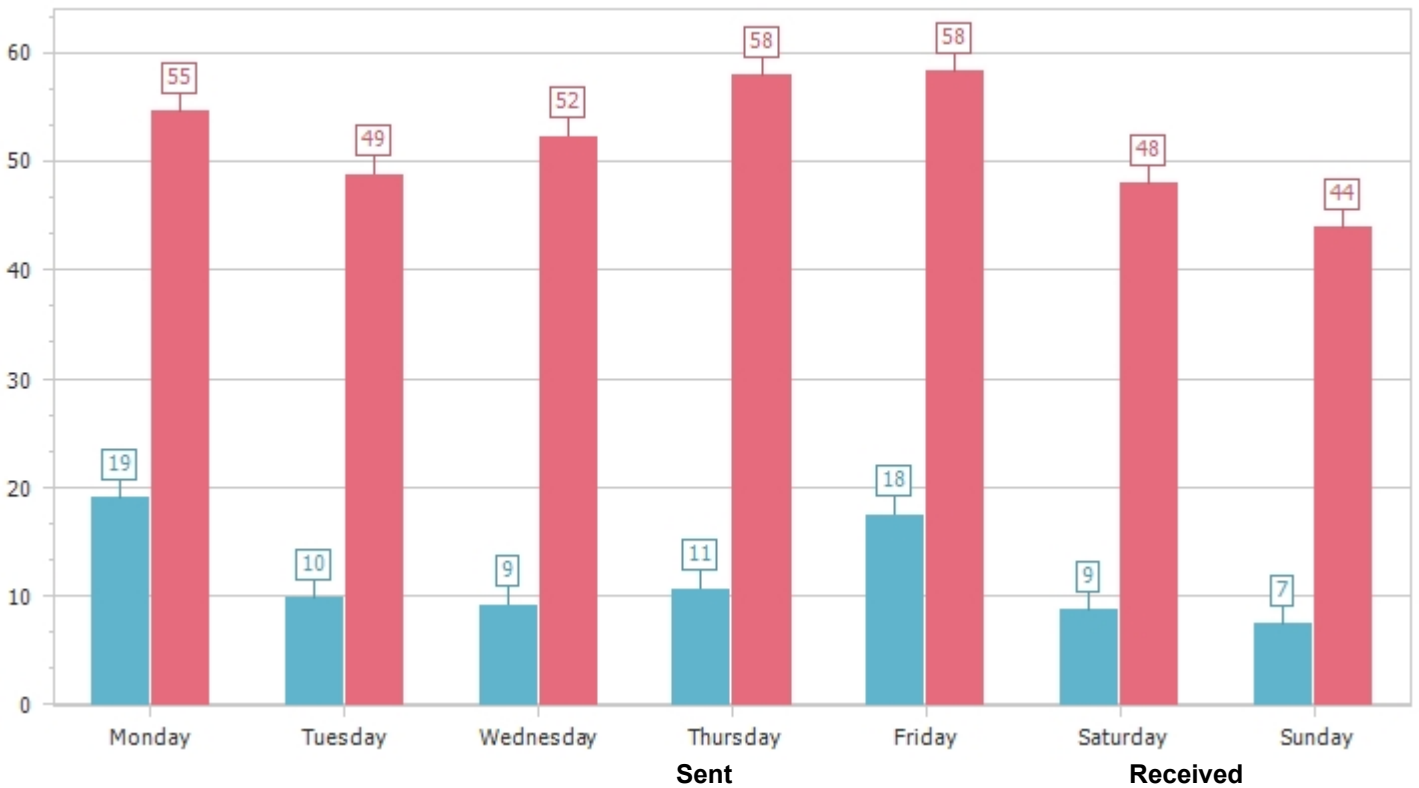

Average daily traffic in Office 365 from 12/1/2021 to 12/31/2021

Selection of Organization Type - All days of the week, n recipient counted once

Message count per day (average)

Size (MB) per day (average)

| | | |
|------------------------------|--------------------------------|----------------------------------|
| Total (31 Days) : | 11,418 messages(368 MB) | 43,021 messages(1,626 MB) |
| Average (31 Days) : | 368 messages(12 MB) | 1,388 messages(52 MB) |
| Average (Days/Week) : | 363 messages(12 MB) | 1,381 messages(52 MB) |