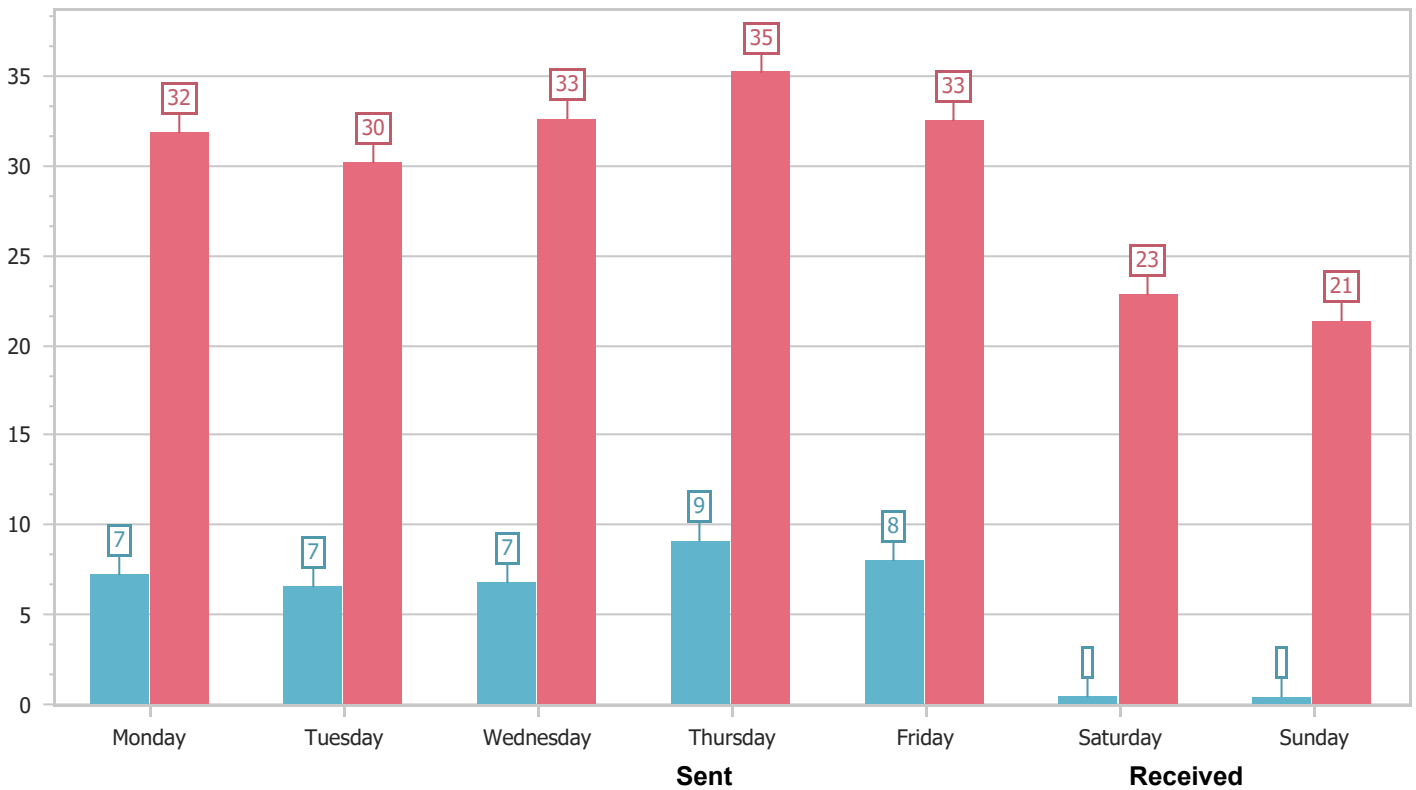

# Average daily traffic in Office 365 from 1/1/2023 to 2/28/2023

Selection of Organization Type - All days of the week, n recipient counted once

Message count per day (average)

Size (MB) per day (average)

<b>Total (59 Days) :</b>	<b>3,597 messages(324 MB)</b>	<b>19,276 messages(1,738 MB)</b>
<b>Average (59 Days) :</b>	<b>61 messages(5 MB)</b>	<b>327 messages(29 MB)</b>
<b>Average (Days/Week) :</b>	<b>61 messages(6 MB)</b>	<b>327 messages(30 MB)</b>