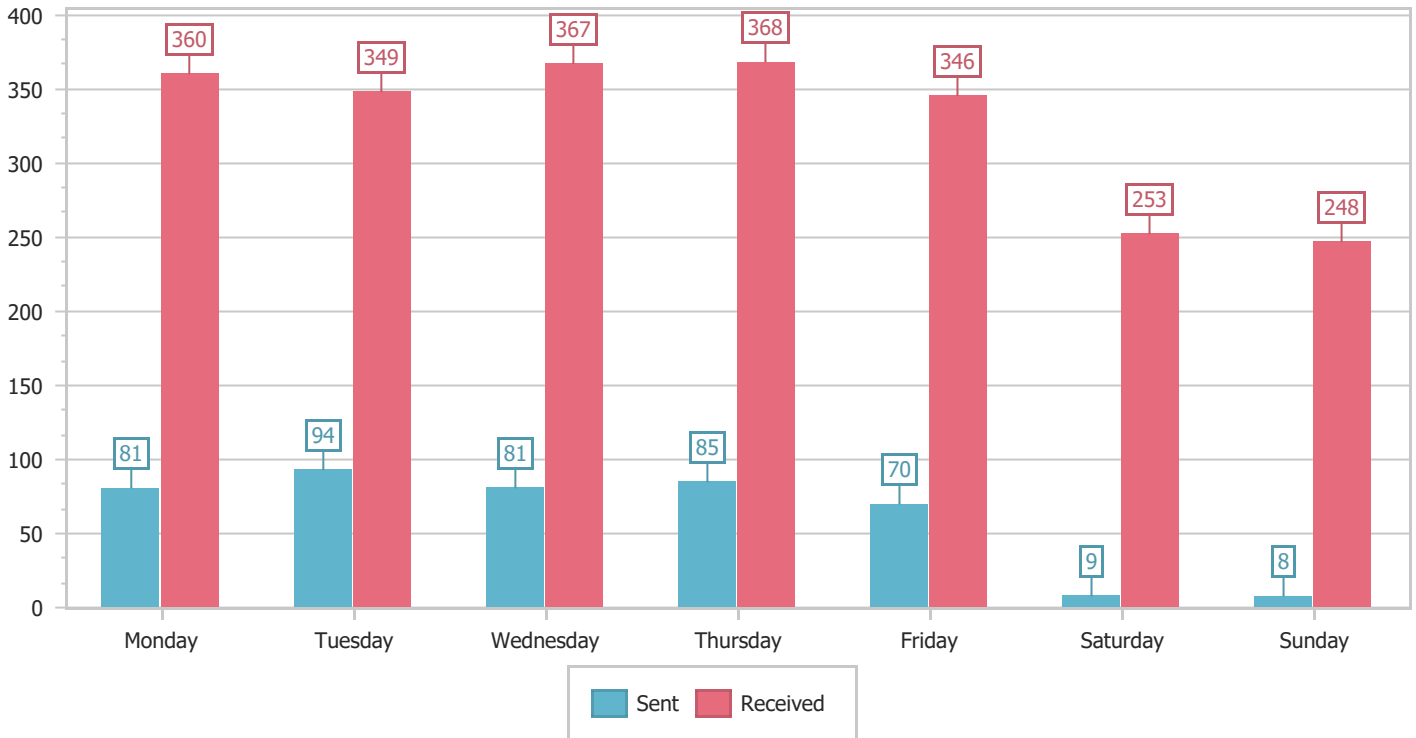

# Average daily traffic in Office 365 from 1/1/2023 to 2/28/2023

Selection of Organization Type - All days of the week, n recipient counted once

Message count per day (average)

Size (MB) per day (average)

<b>Total (59 Days) :</b>	<b>3,597 messages(324 MB)</b>	<b>19,276 messages(1,738 MB)</b>
<b>Average (59 Days) :</b>	<b>61 messages(5 MB)</b>	<b>327 messages(29 MB)</b>
<b>Average (Days/Week) :</b>	<b>61 messages(6 MB)</b>	<b>327 messages(30 MB)</b>