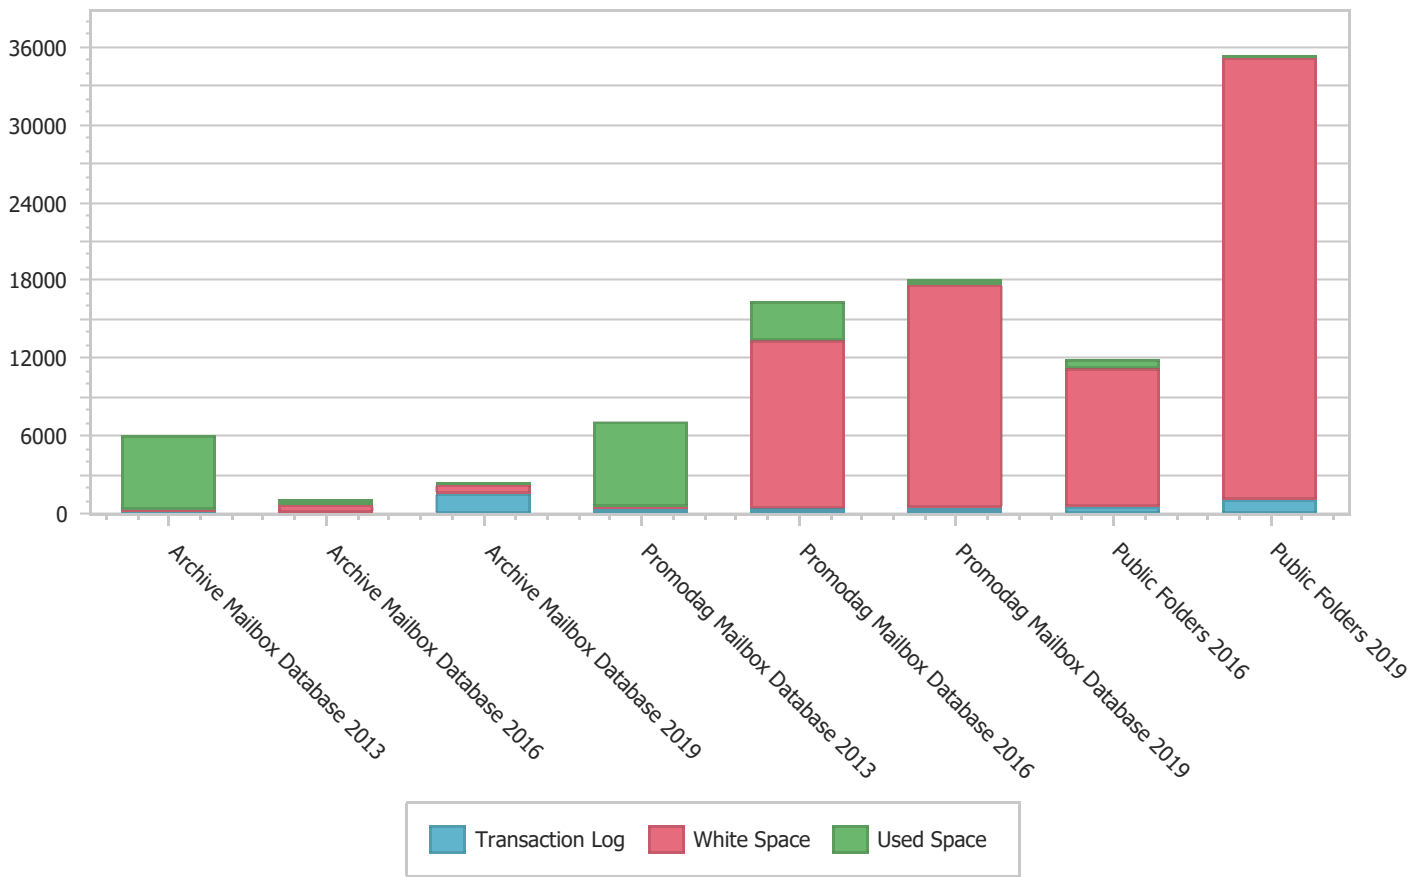

# Database Size Information as of 3/9/2023

Entire organization, sort by Database size, descending

Mailboxes	Database (MB)				Transaction Log (MB)	Total (MB)
	Used Space	White Space	% EDB File Size	EDB File Size		
Public Folders 2019	209	34,095	99	34,304	1,061	35,365
Promodag Mailbox Database 2019	17	388	98	17,600	459	18,059
Promodag Mailbox Database 2016	21	2,971	81	15,920	424	16,344
Public Folders 2016	1	683	94	11,392	507	11,899
Promodag Mailbox Database 2013	5	6,522	2	6,656	424	7,080
Archive Mailbox Database 2013	5,738	22		5,760	292	6,052
Archive Mailbox Database 2016	400	560	58	960	101	1,061
Archive Mailbox Database 2019	129	703	85	832	1,575	2,407